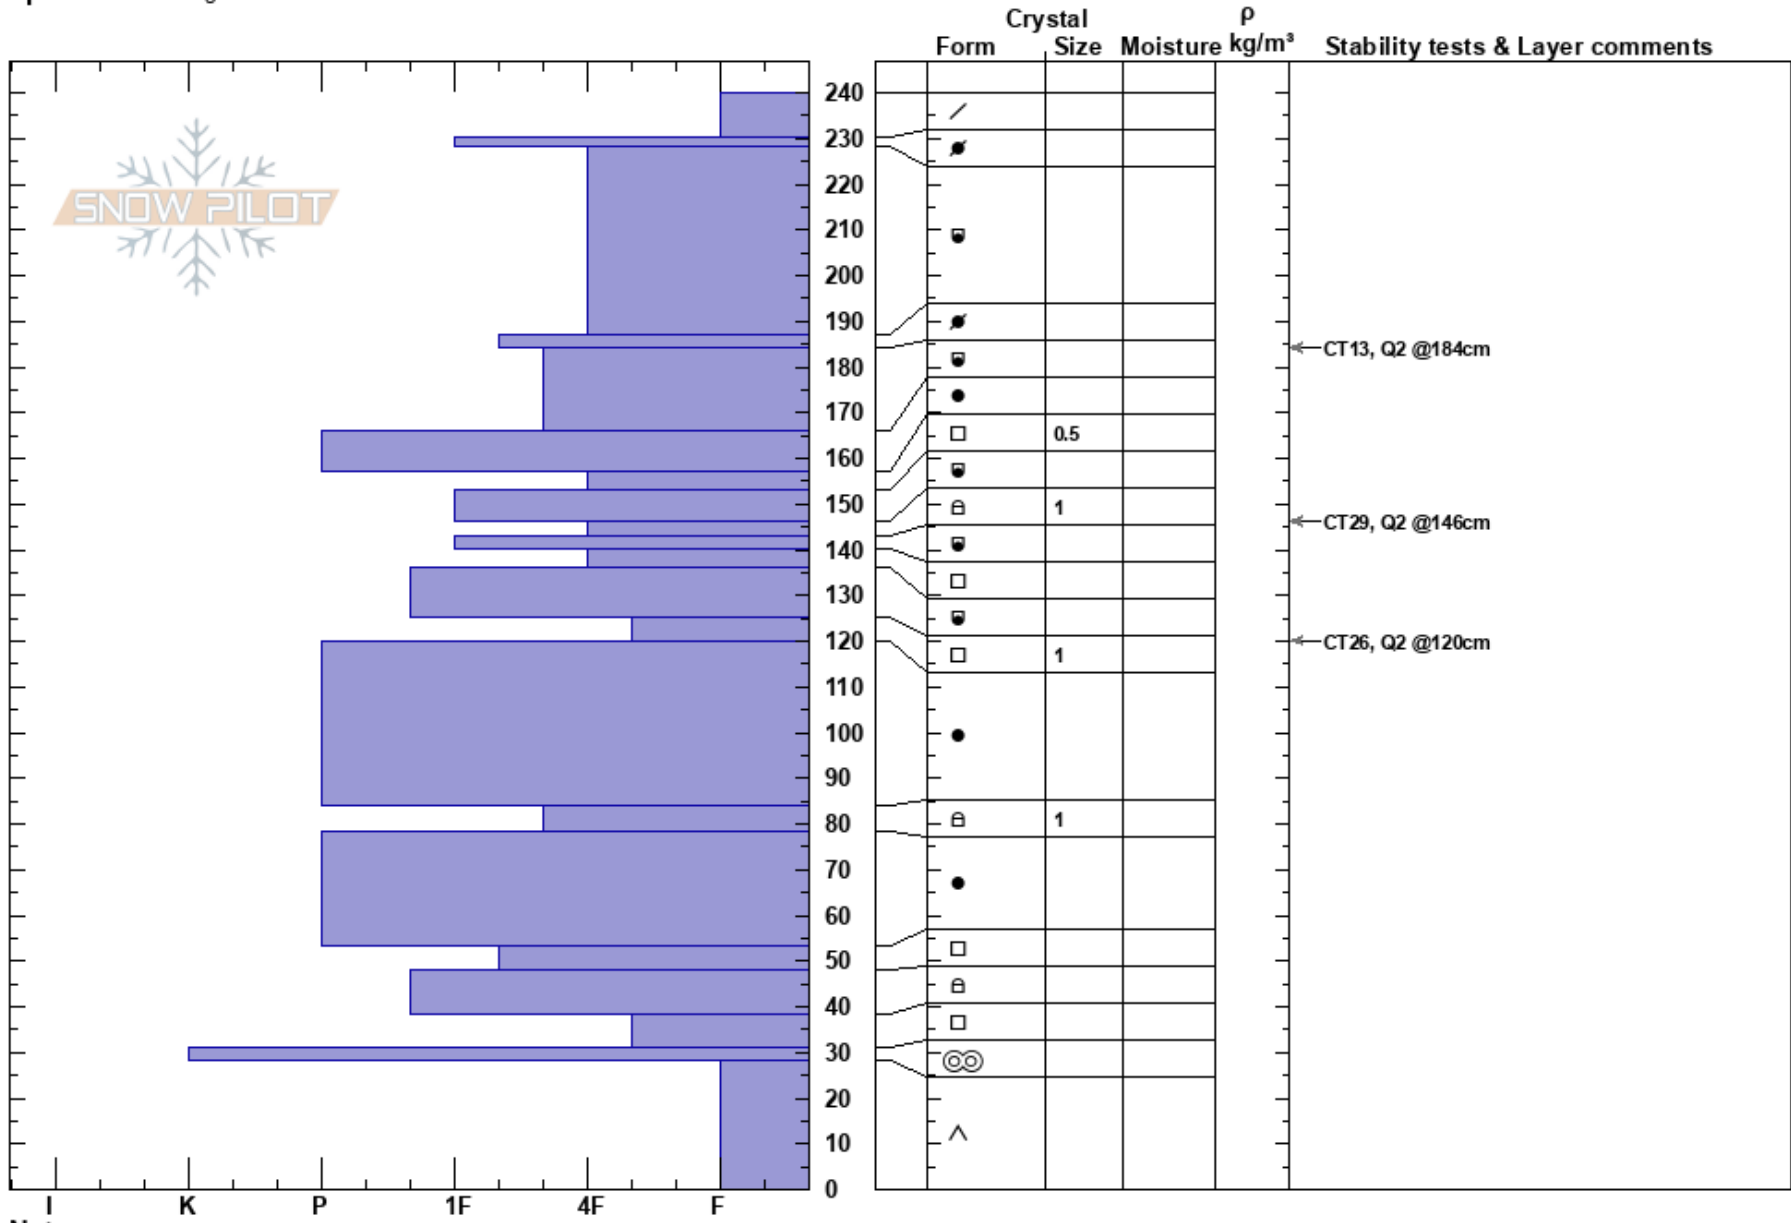

Rock above buttress
 Madison Range-N
 MT
 Elevation: 9700 ft
 Aspect: 10°
 Specifics: Pit dug in a Ski Area

Ryan Brubaker
 12/31/2021 - 12:00pm
 Co-ord:
 Slope Angle: 41°
 Wind Loading:

Stability:
 Air Temperature:
 Sky Cover:
 Precipitation: NO
 Wind: Calm

HS:240
 Layer Notes:
 125-120cm: Problematic layer

Notes: