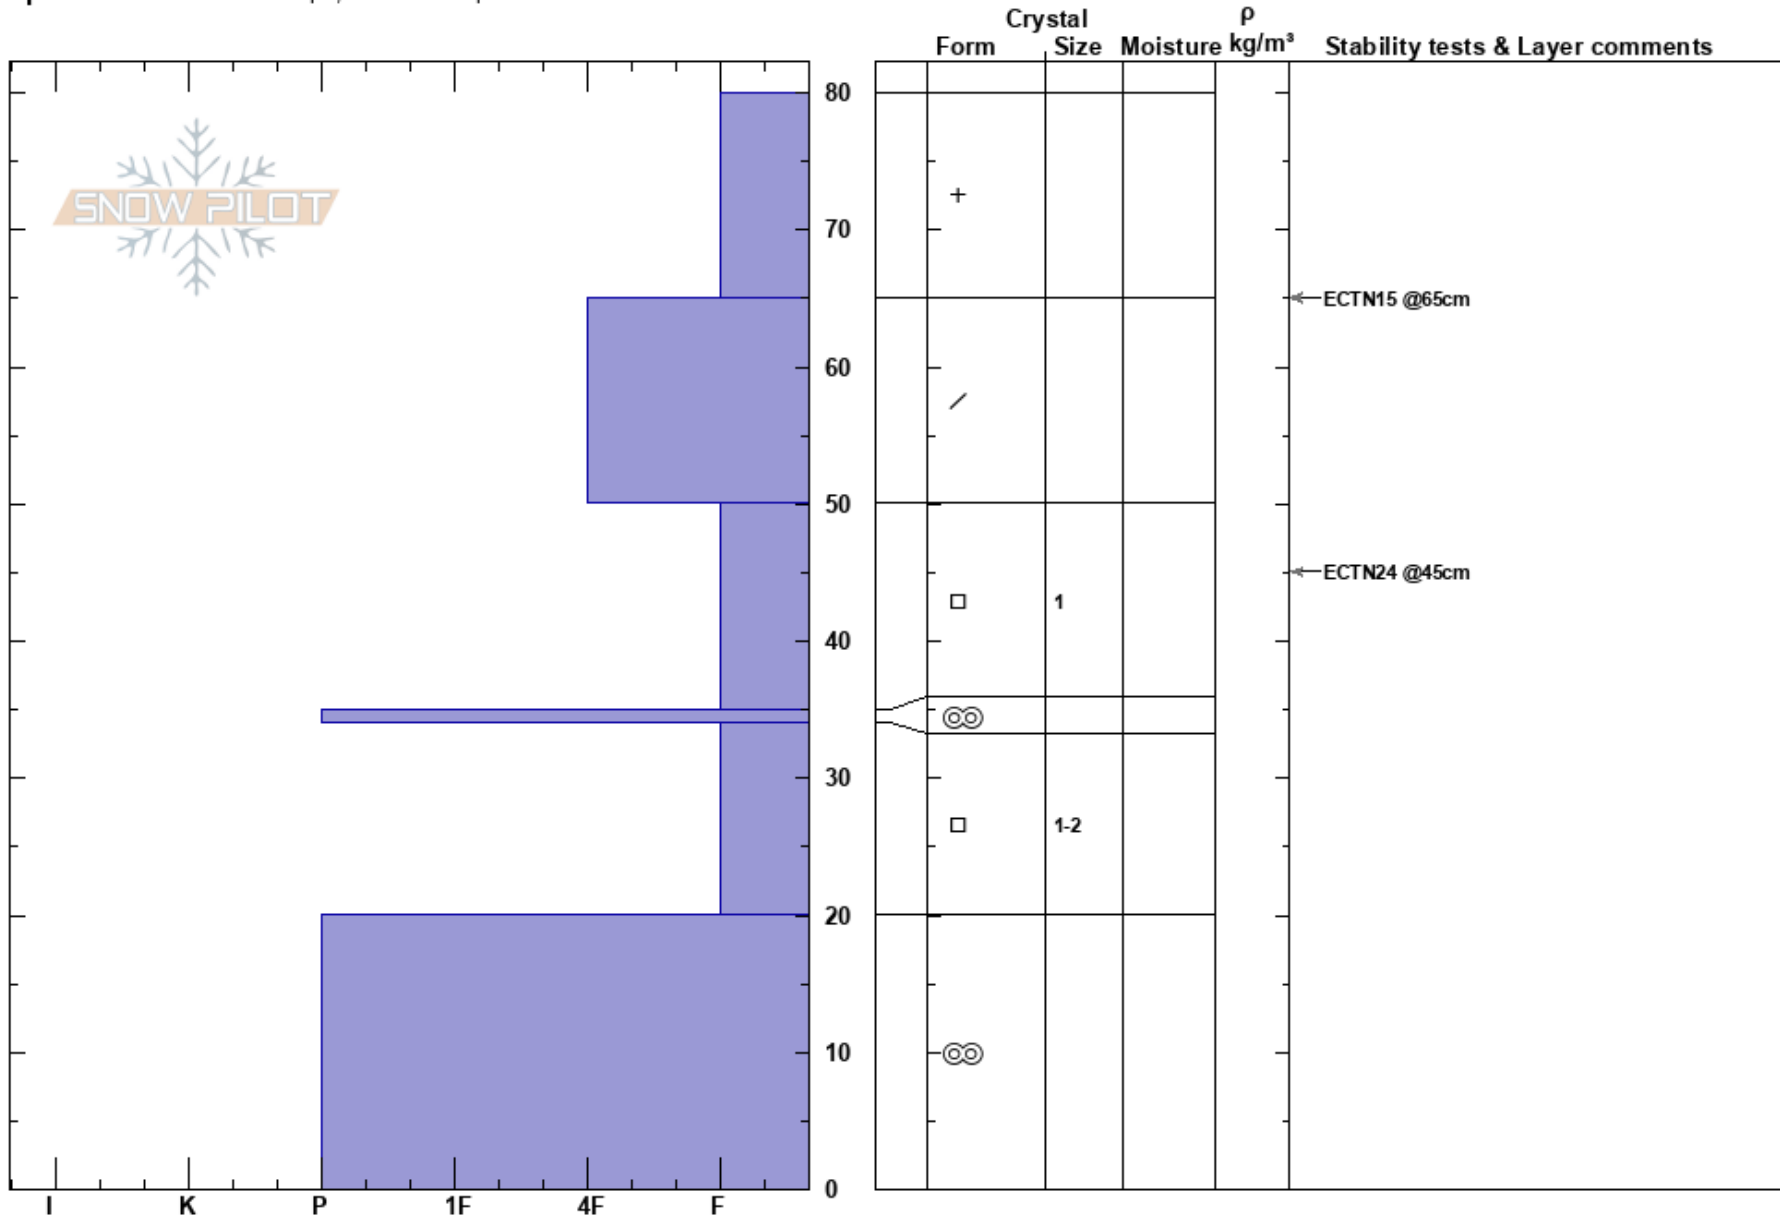

Bear Basin
 Madison Range-N
 MT
 Elevation: 8641 ft
 Aspect: 90°

Spencer Jonas
 12/24/2021 - 1:30am
 Co-ord: 45.32302N, -111.37705W
 Slope Angle: 28°
 Wind Loading:

Stability: HS:80
 Air Temperature:
 Sky Cover: BKN
 Precipitation: S-1
 Wind: Calm

Specifics: Ski tracks on slope; We skied slope

Notes: