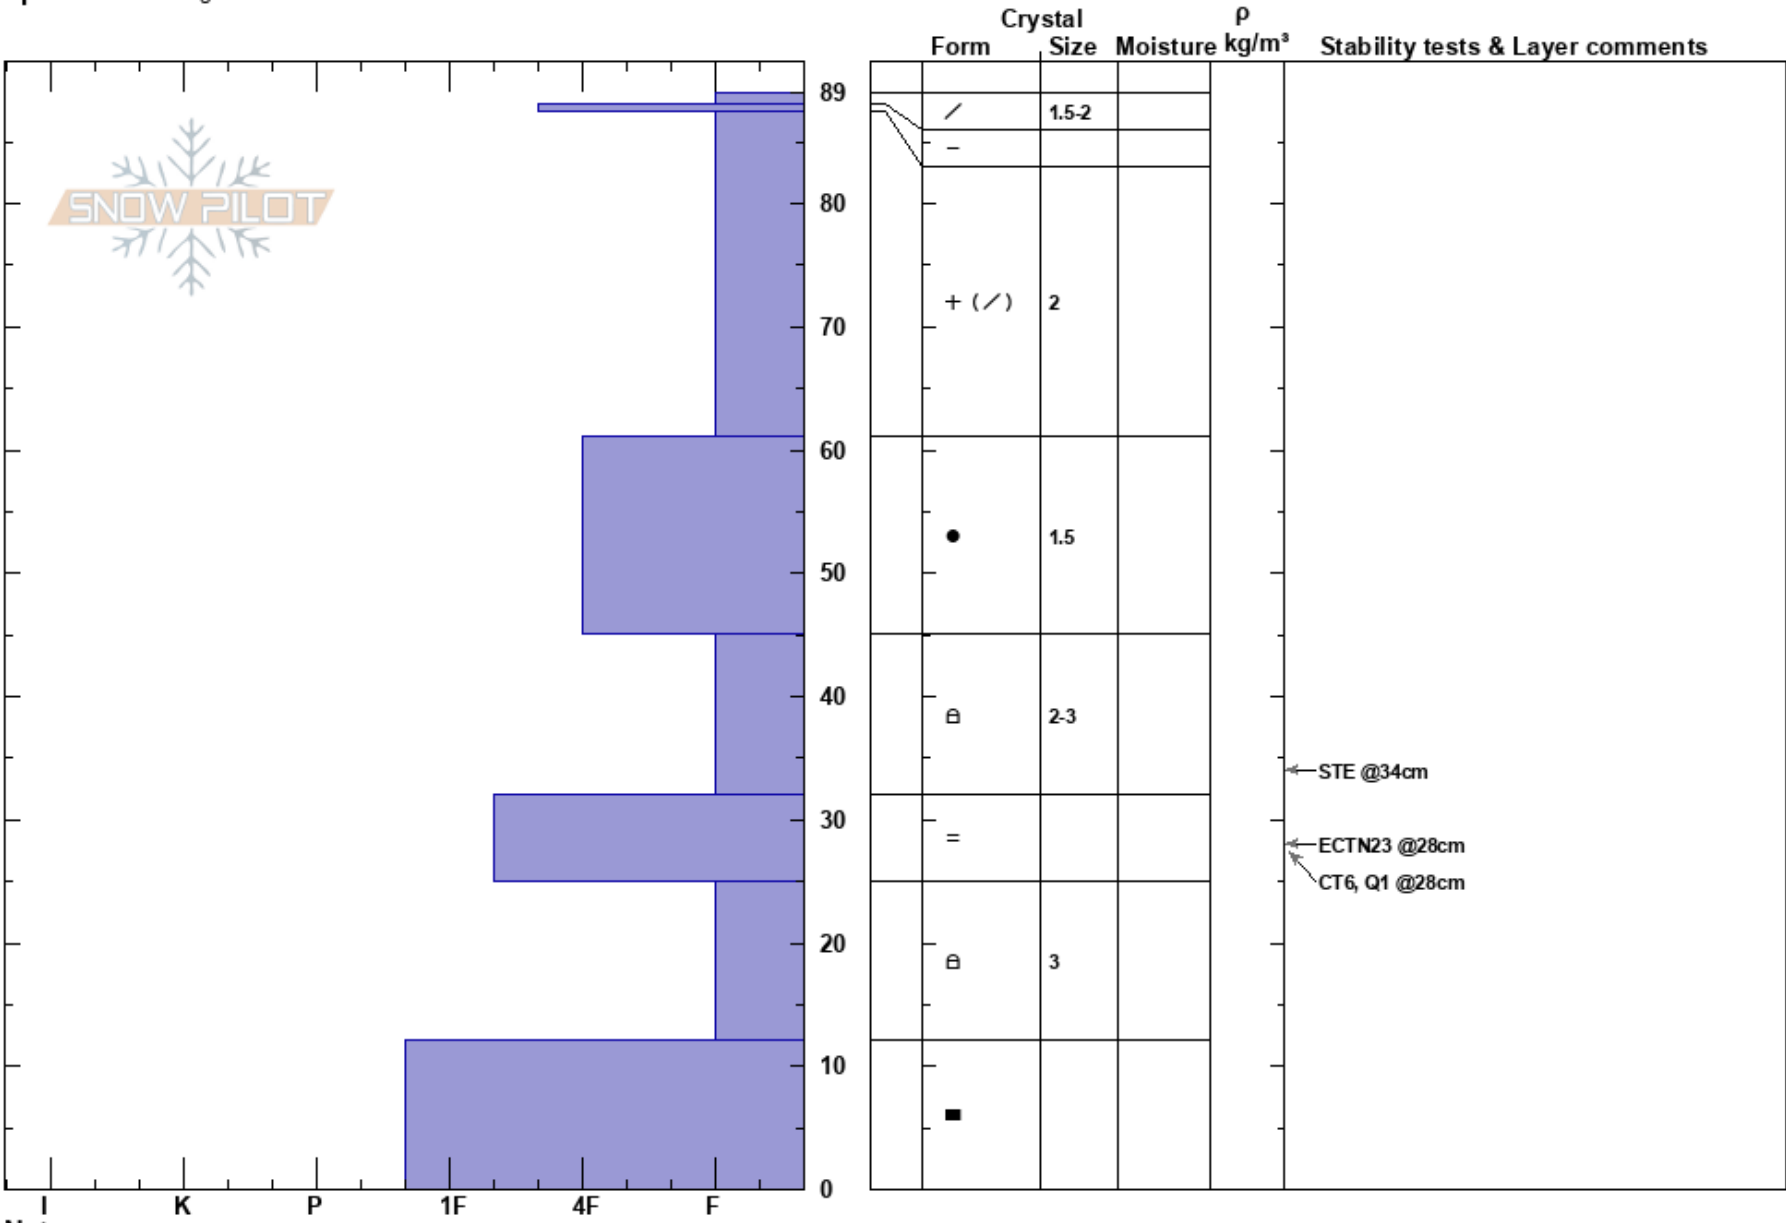

Robert's Fan
 Bridger Range
 MT
Elevation: 8125 ft
Aspect: 84°
Specifics: Pit dug in a Ski Area

Bridger Bowl
 12/21/2021 - 2:15pm
Co-ord: 45.81596N, -110.92753W
Slope Angle: 29°
Wind Loading: no

Stability:
Air Temperature:
Sky Cover: SCT
Precipitation: NO
Wind: Calm

HS: 89
PF: 80
Layer Notes:

Notes: Ella