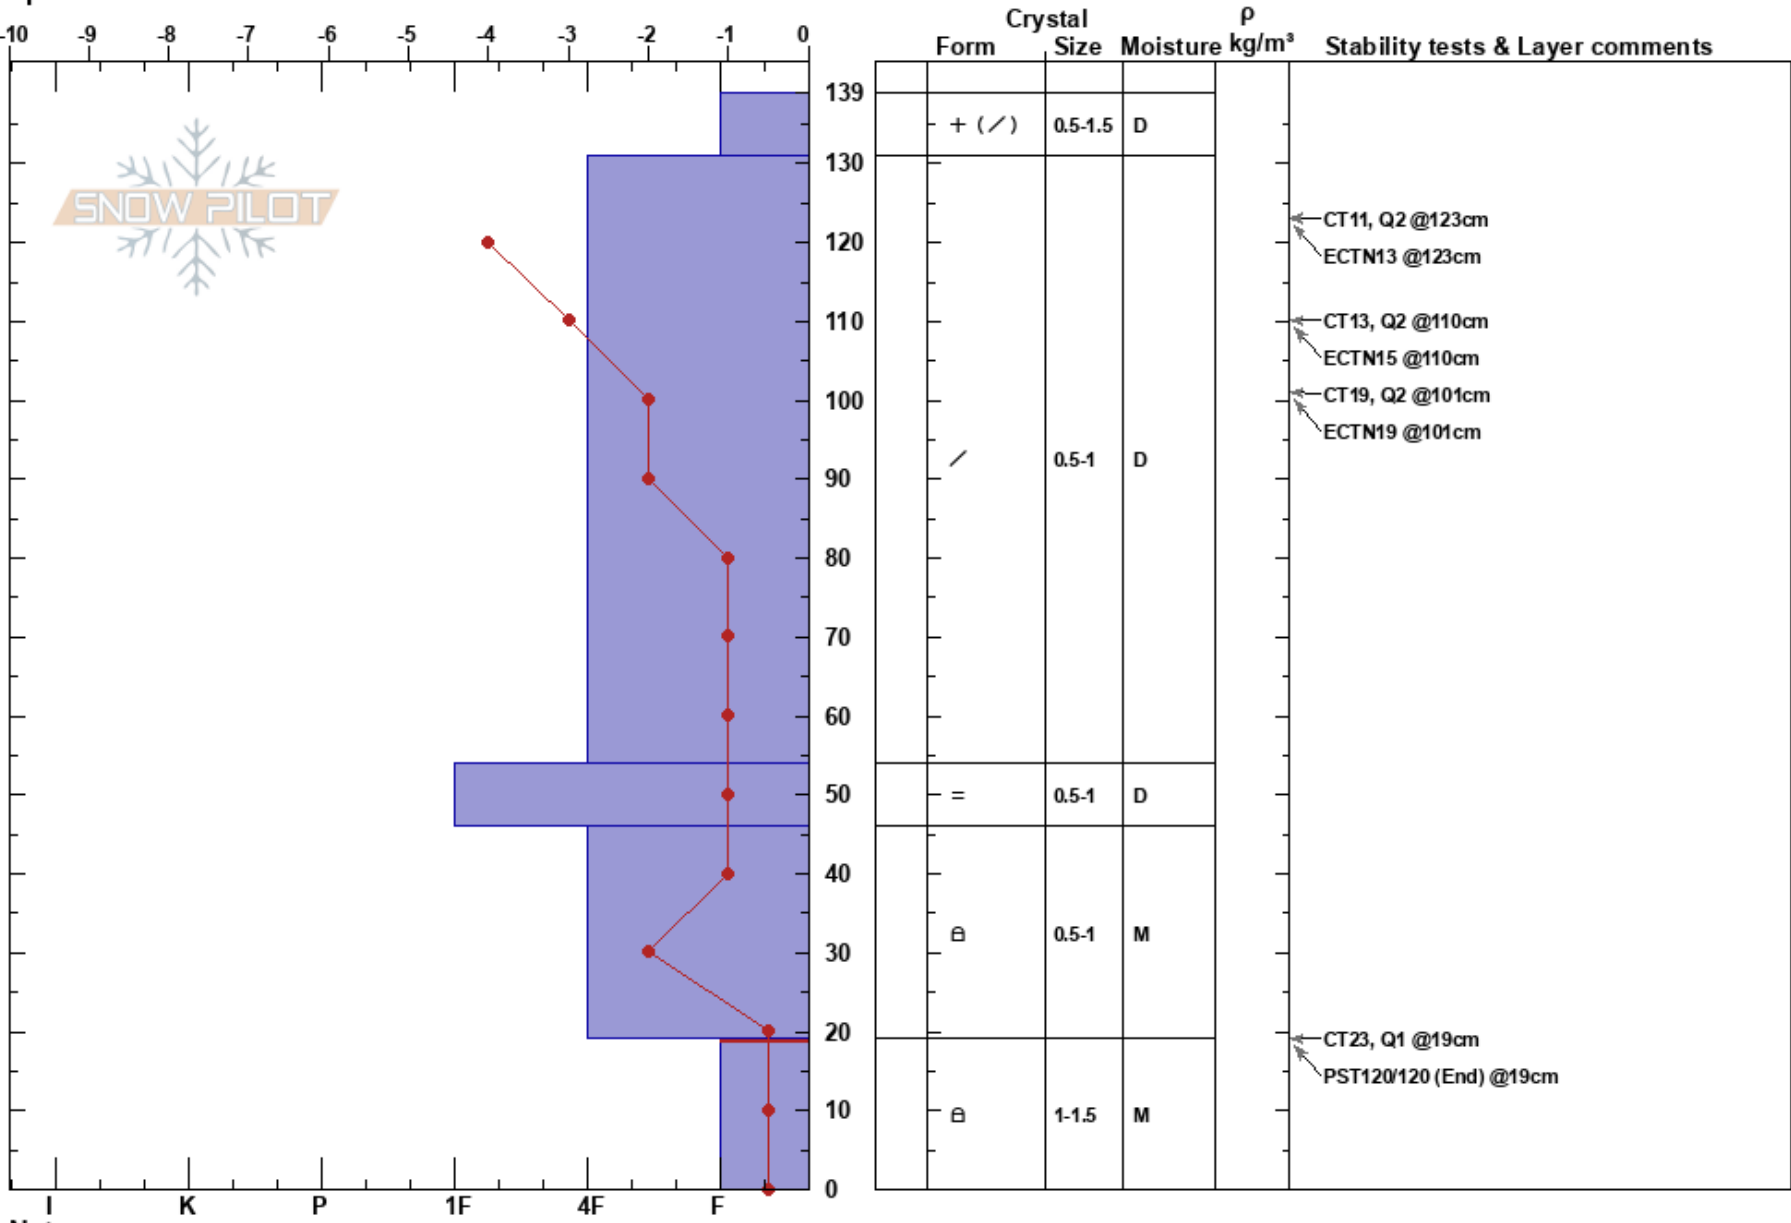

Tamarack Peak
 Carson Range
 NV
 Elevation: 9360 ft
 Aspect: 315°
 Specifics:

Steve Reynaud
 11/17/2017 - 11:15am
 Co-ord: 39.32067N, -119.91802W
 Slope Angle: 28°
 Wind Loading: previous

Stability: Good
 Air Temperature: -5°C
 Sky Cover: CLR
 Precipitation: NO
 Wind: SW Calm

HS: 139
 19-0cm: Problematic layer

Notes: Looked at NW aspect to see development of basal facets. Snowpack tests and informal observations showed that this layer was not reactive on this aspect and elevation.