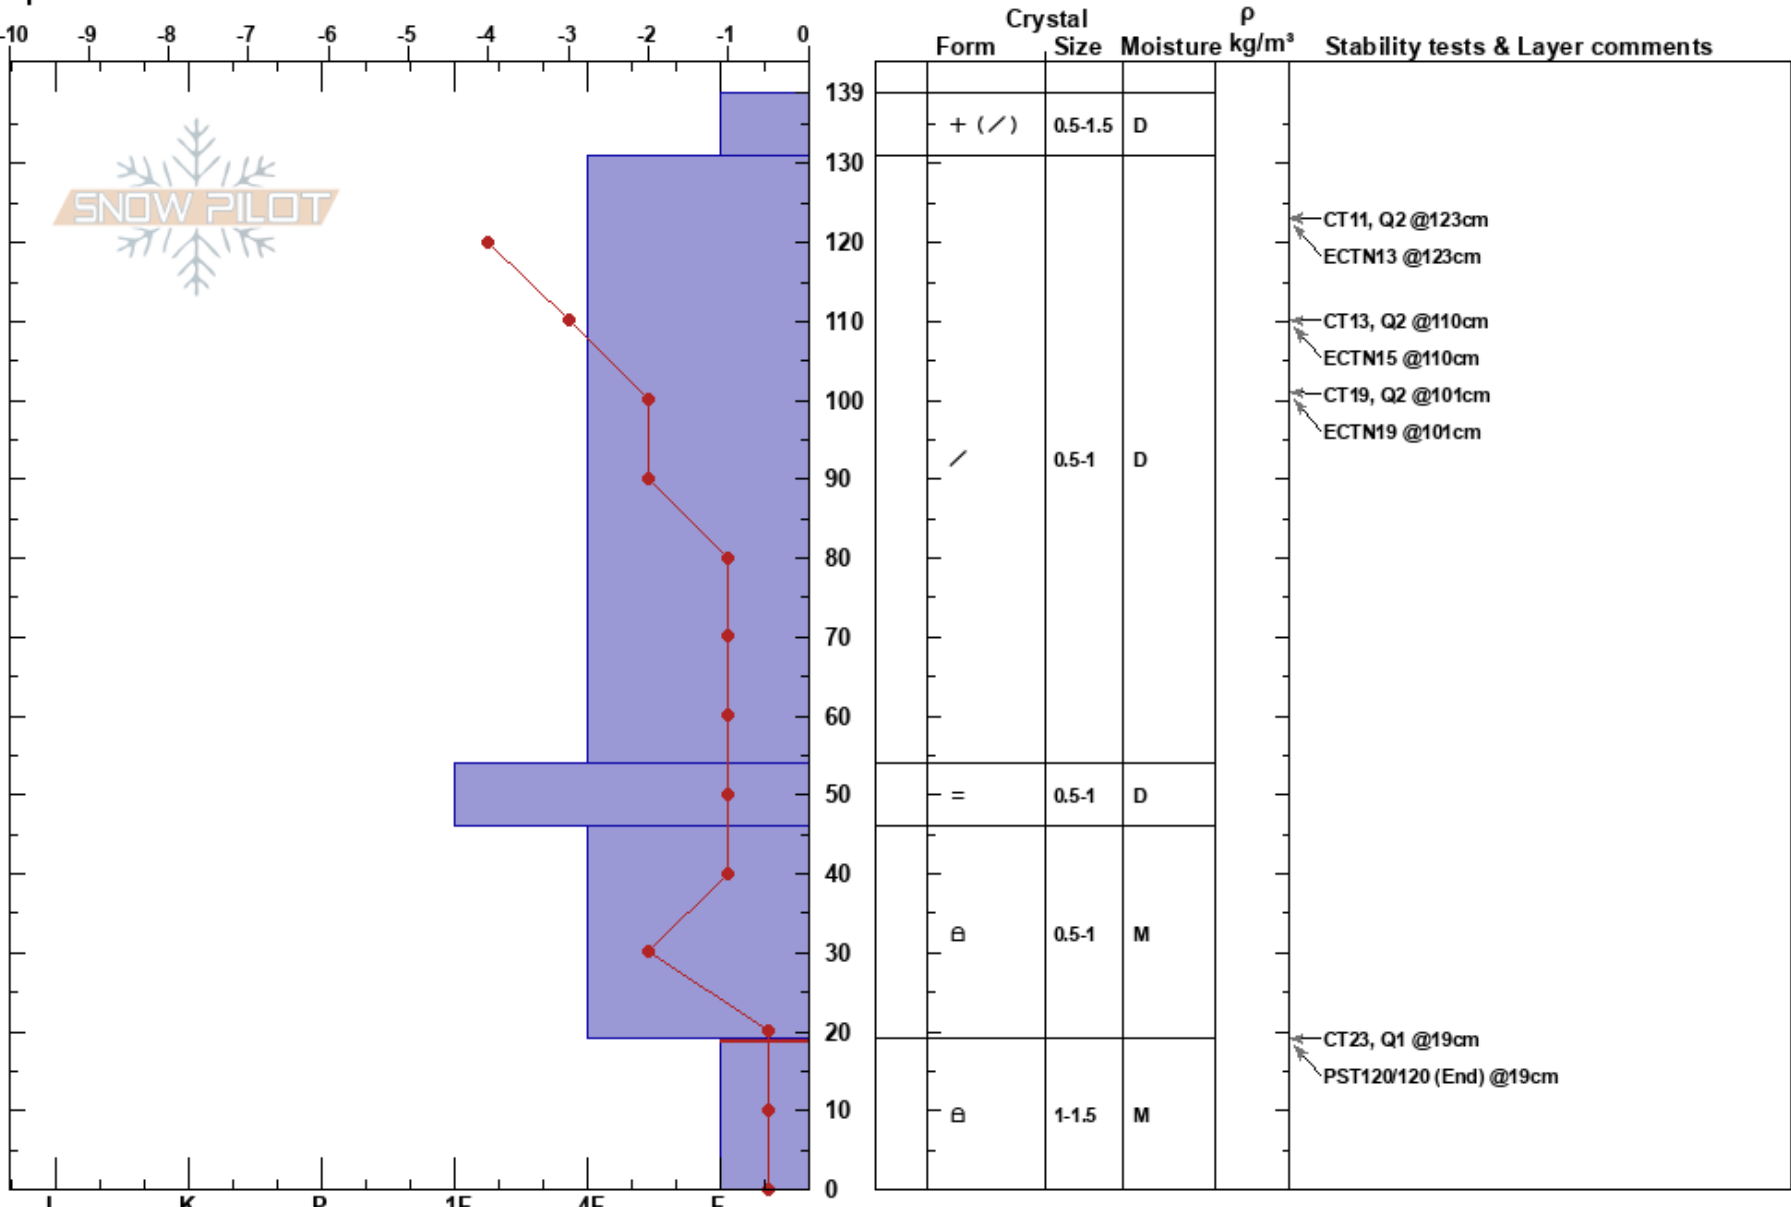

Tamarack Peak
 Carson Range
 NV
 Elevation: 9360 ft
 Aspect: 315°
 Specifics:

Steve Reynaud
 11/17/2017 - 11:15am
 Co-ord: 39.32067N, -119.91802W
 Slope Angle: 28°
 Wind Loading: previous

Stability: Good
 Air Temperature: -5°C
 Sky Cover: CLR
 Precipitation: NO
 Wind: SW Calm

HS: 139
 19-0cm: Problematic layer

Notes: Looked at NW aspect to see development of basal facets. Snowpack tests and informal observations showed that this layer was not reactive on this aspect and elevation.