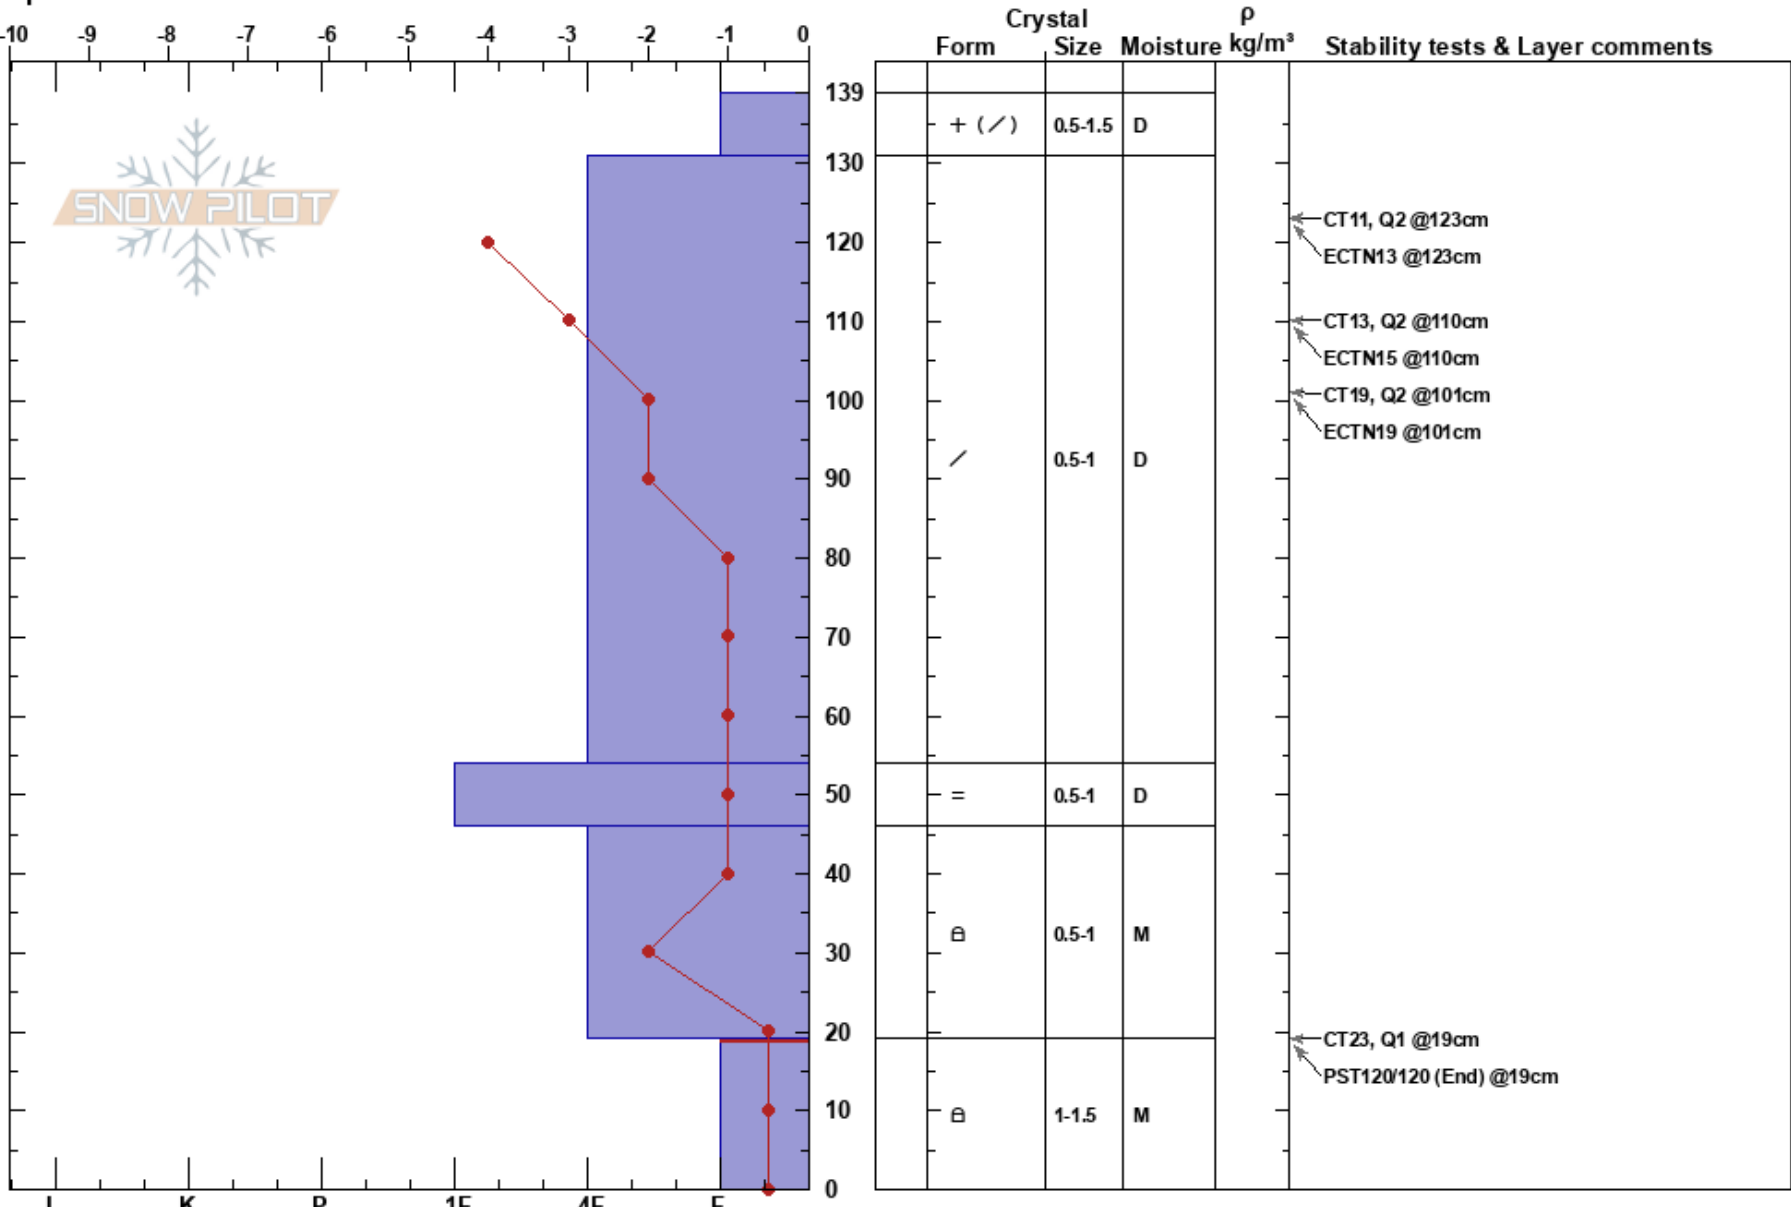

Tamarack Peak  
 Carson Range  
 NV  
 Elevation: 9360 ft  
 Aspect: 315°  
 Specifics:

Steve Reynaud  
 11/17/2017 - 11:15am  
 Co-ord: 39.32067N, -119.91802W  
 Slope Angle: 28°  
 Wind Loading: previous

Stability: Good  
 Air Temperature: -5°C  
 Sky Cover: CLR  
 Precipitation: NO  
 Wind: SW Calm

HS: 139  
 19-0cm: Problematic layer

**Notes:** Looked at NW aspect to see development of basal facets. Snowpack tests and informal observations showed that this layer was not reactive on this aspect and elevation.