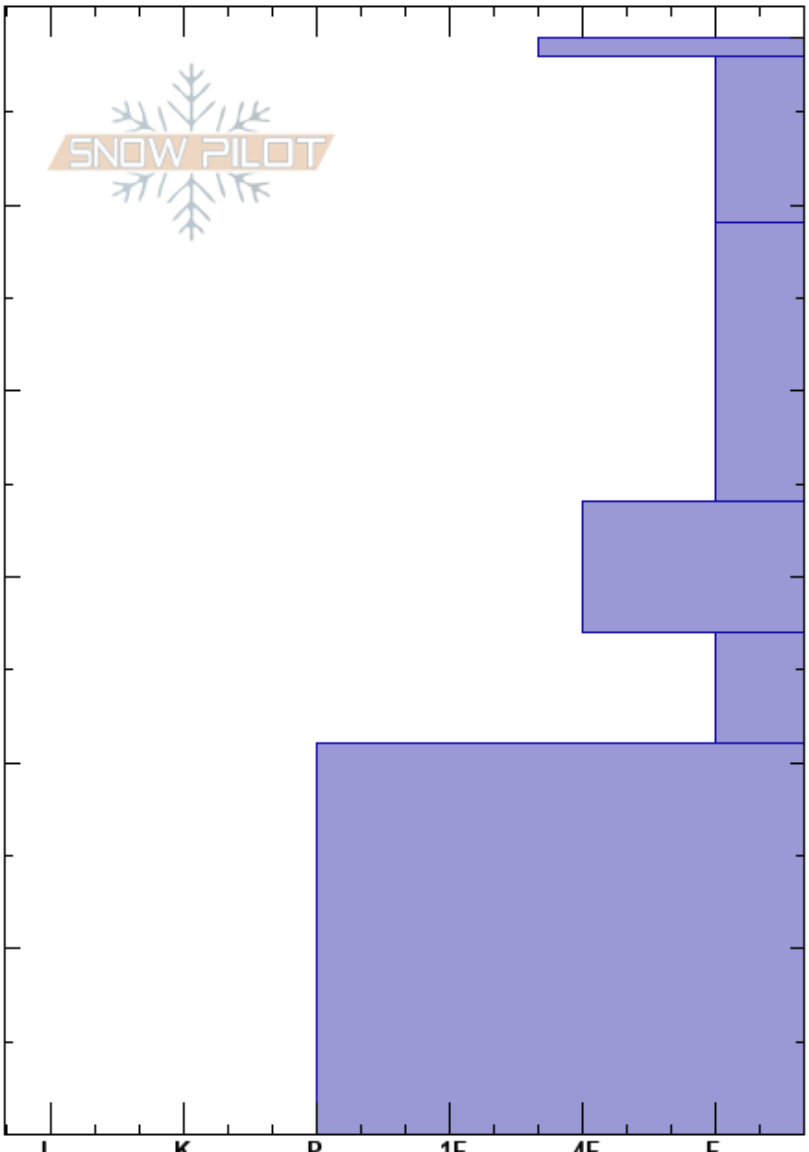

Tight Squeeze
 Bridger Range
 MT
Elevation: 8350 ft
Aspect: 150°
Specifics: Pit dug in a Ski Area

Bridger Bowl
 12/21/2021 - 1:55pm
Co-ord: 45.81487N, -110.92904W
Slope Angle: 28°
Wind Loading: no

Stability:
Air Temperature: HS:59
Sky Cover: SCT
Precipitation: NO
Wind: Calm

Layer Notes:

Crystal Form	Crystal Size	Moisture	ρ kg/m ³	Stability tests & Layer comments
-				
+	2-3			
/	2			
•	1.5			← CT9, Q2 @34cm
⊖	2			← STE @27cm ← ECTN12 @27cm
■				

Notes: Ella