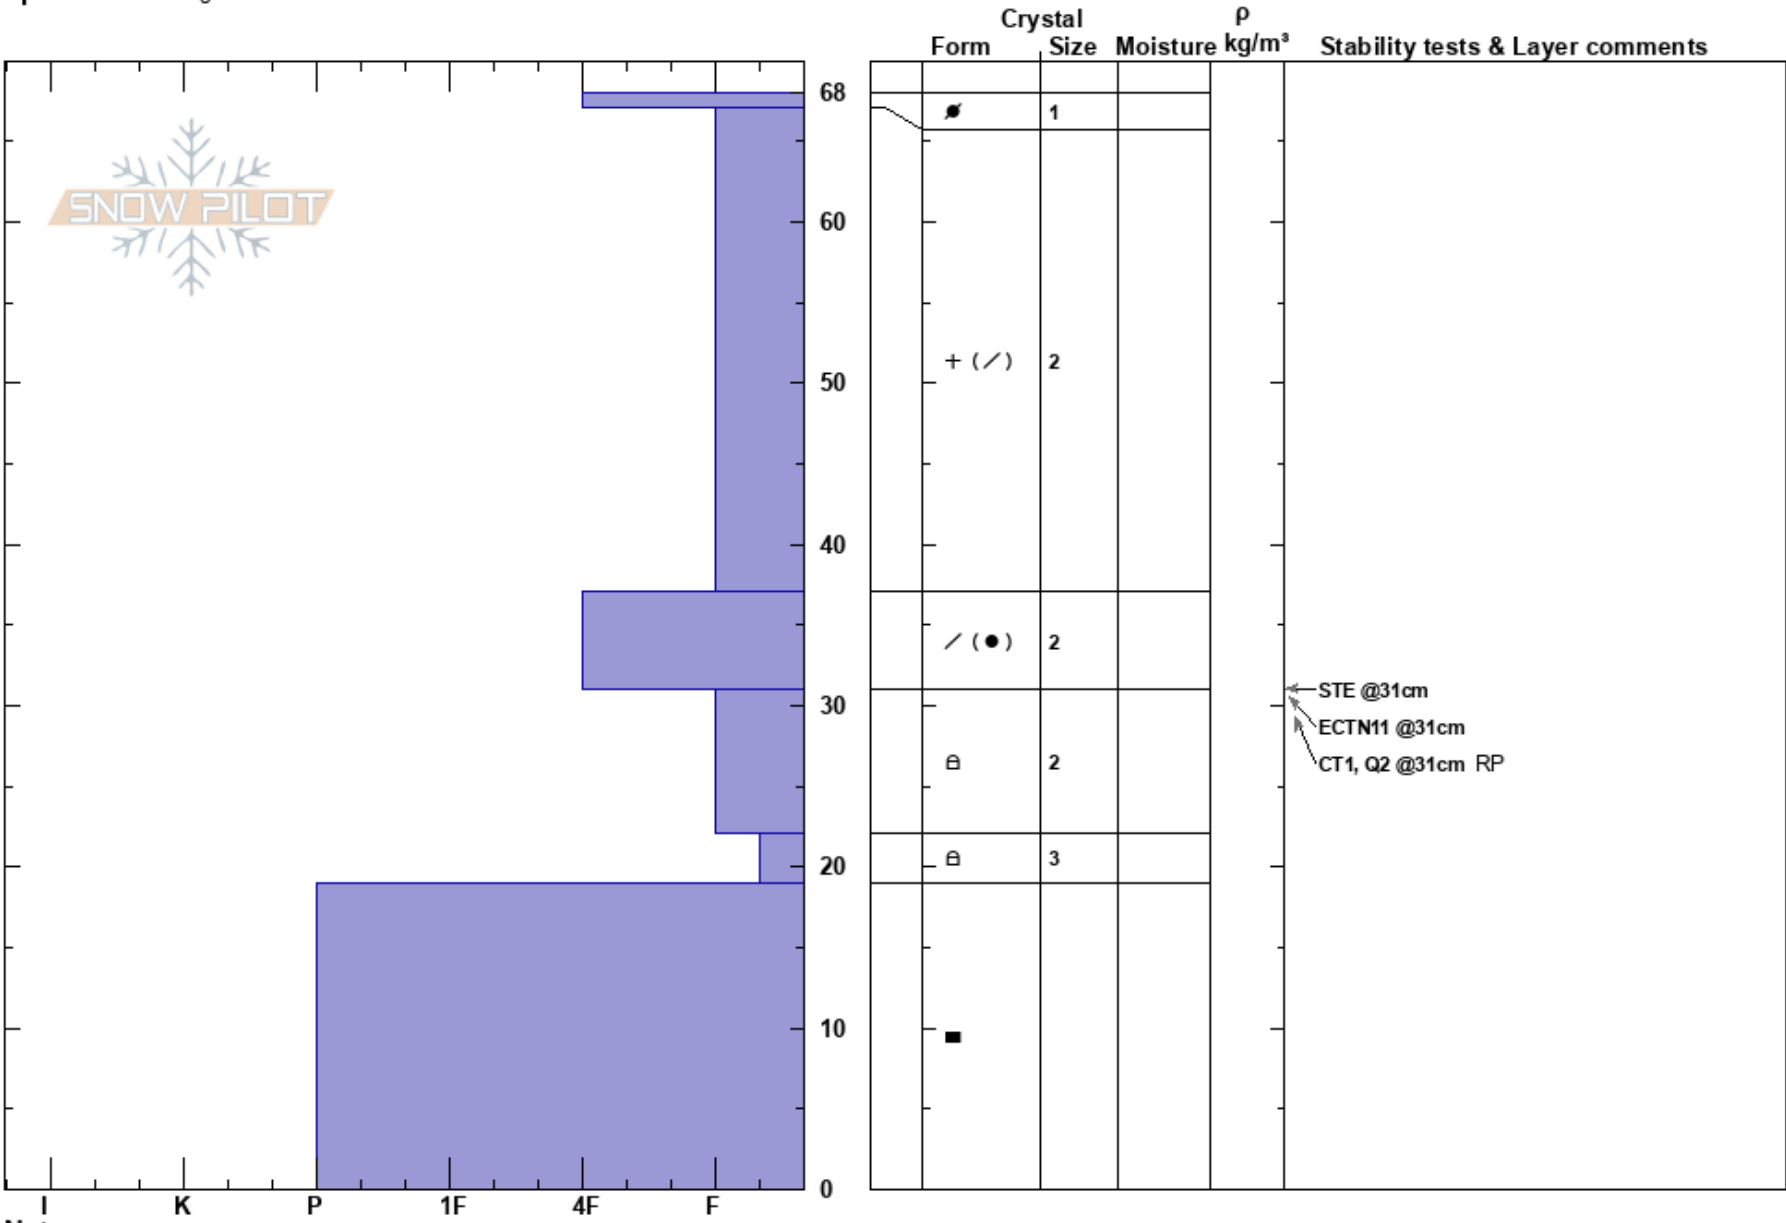

Chute 6
 Bridger Bowl
 12/21/2021 - 11:40am
 MT
Elevation: 8450 ft
Aspect: 110°
Specifics: Pit dug in a Ski Area

Co-ord: 45.82106N, -110.92902W
Slope Angle: 34°
Wind Loading: previous

Stability:
Air Temperature:
Sky Cover: BKN
Precipitation: NO
Wind: Calm

HS: 68
PF: 50
Layer Notes:

Notes: Ella