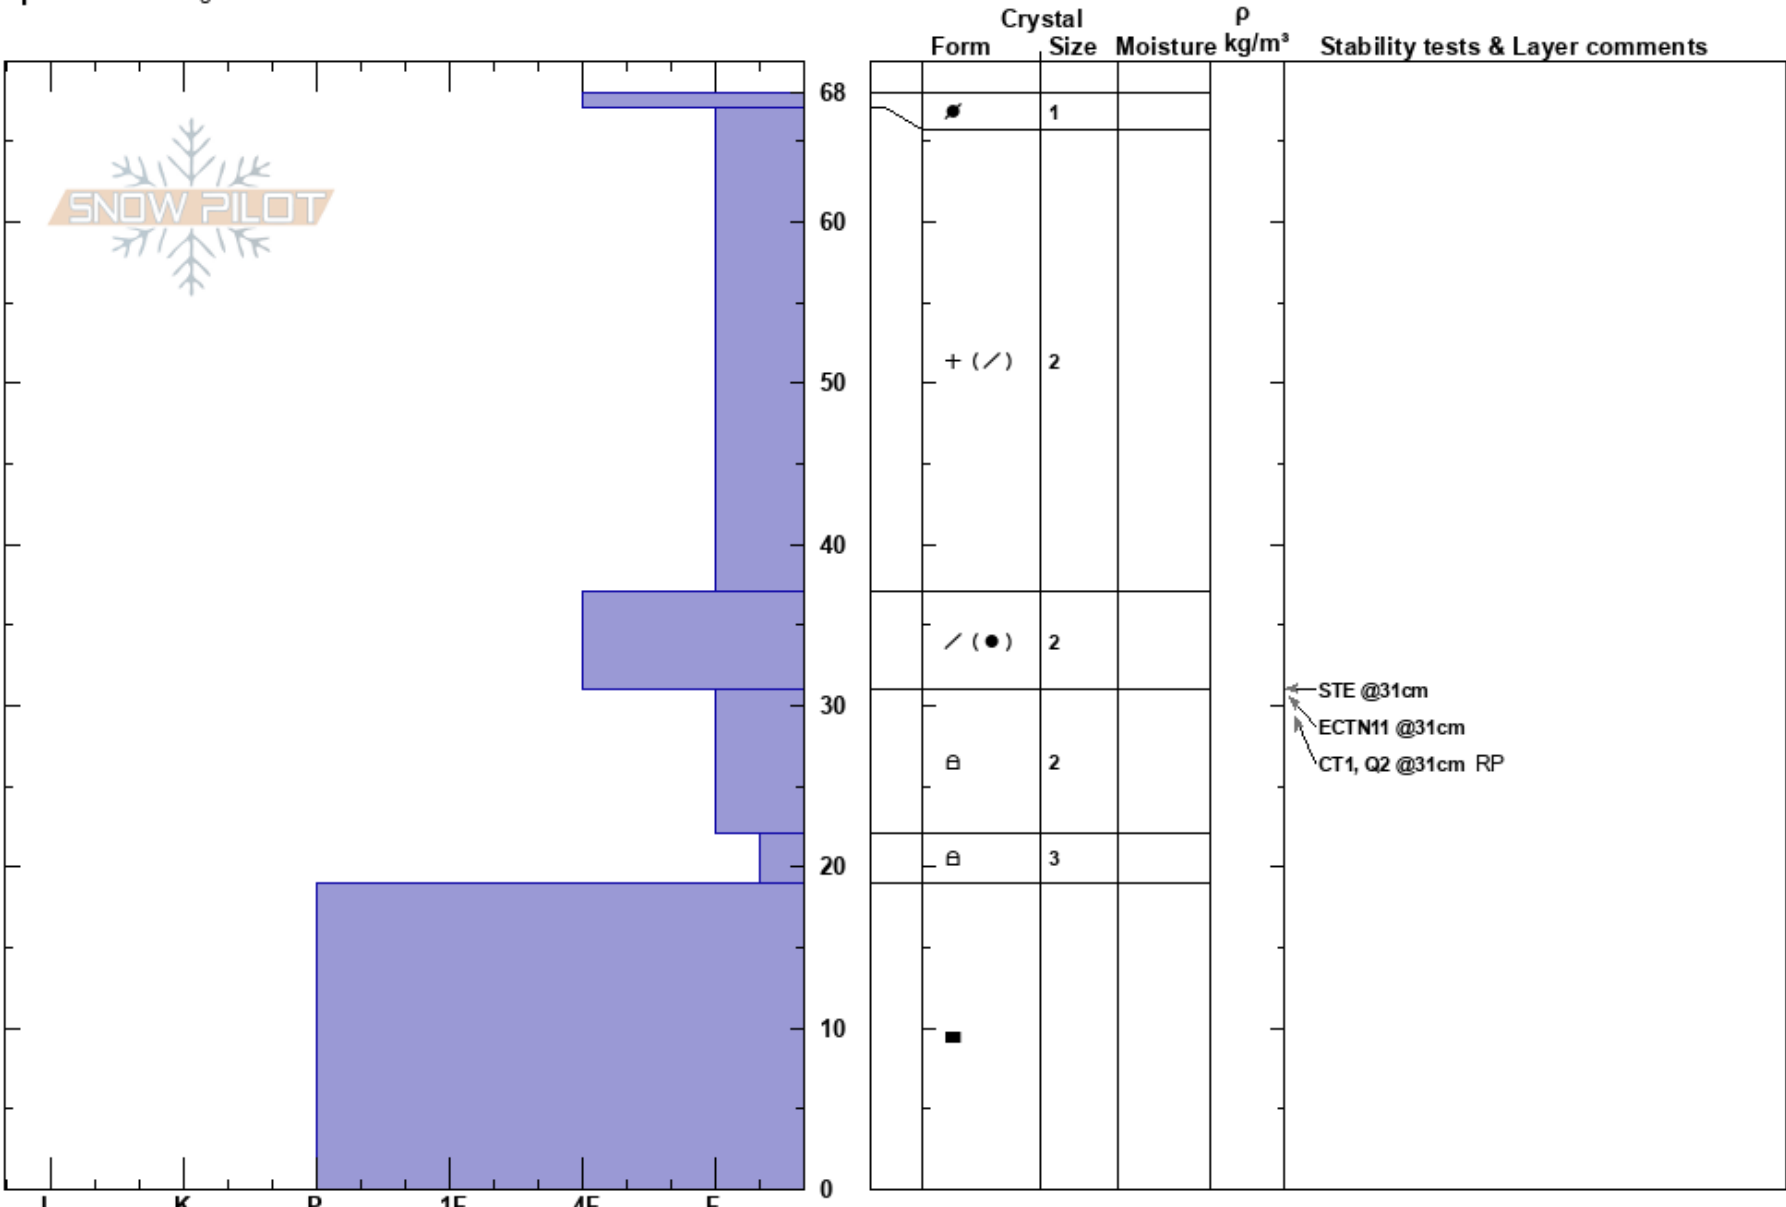

Chute 6
 Bridger Bowl
 12/21/2021 - 11:40am
 MT
Elevation: 8450 ft
Aspect: 110°
Specifics: Pit dug in a Ski Area

Co-ord: 45.82106N, -110.92902W
Slope Angle: 34°
Wind Loading: previous

Stability:
Air Temperature:
Sky Cover: BKN
Precipitation: NO
Wind: Calm

HS: 68
PF: 50
Layer Notes:

Notes: Ella