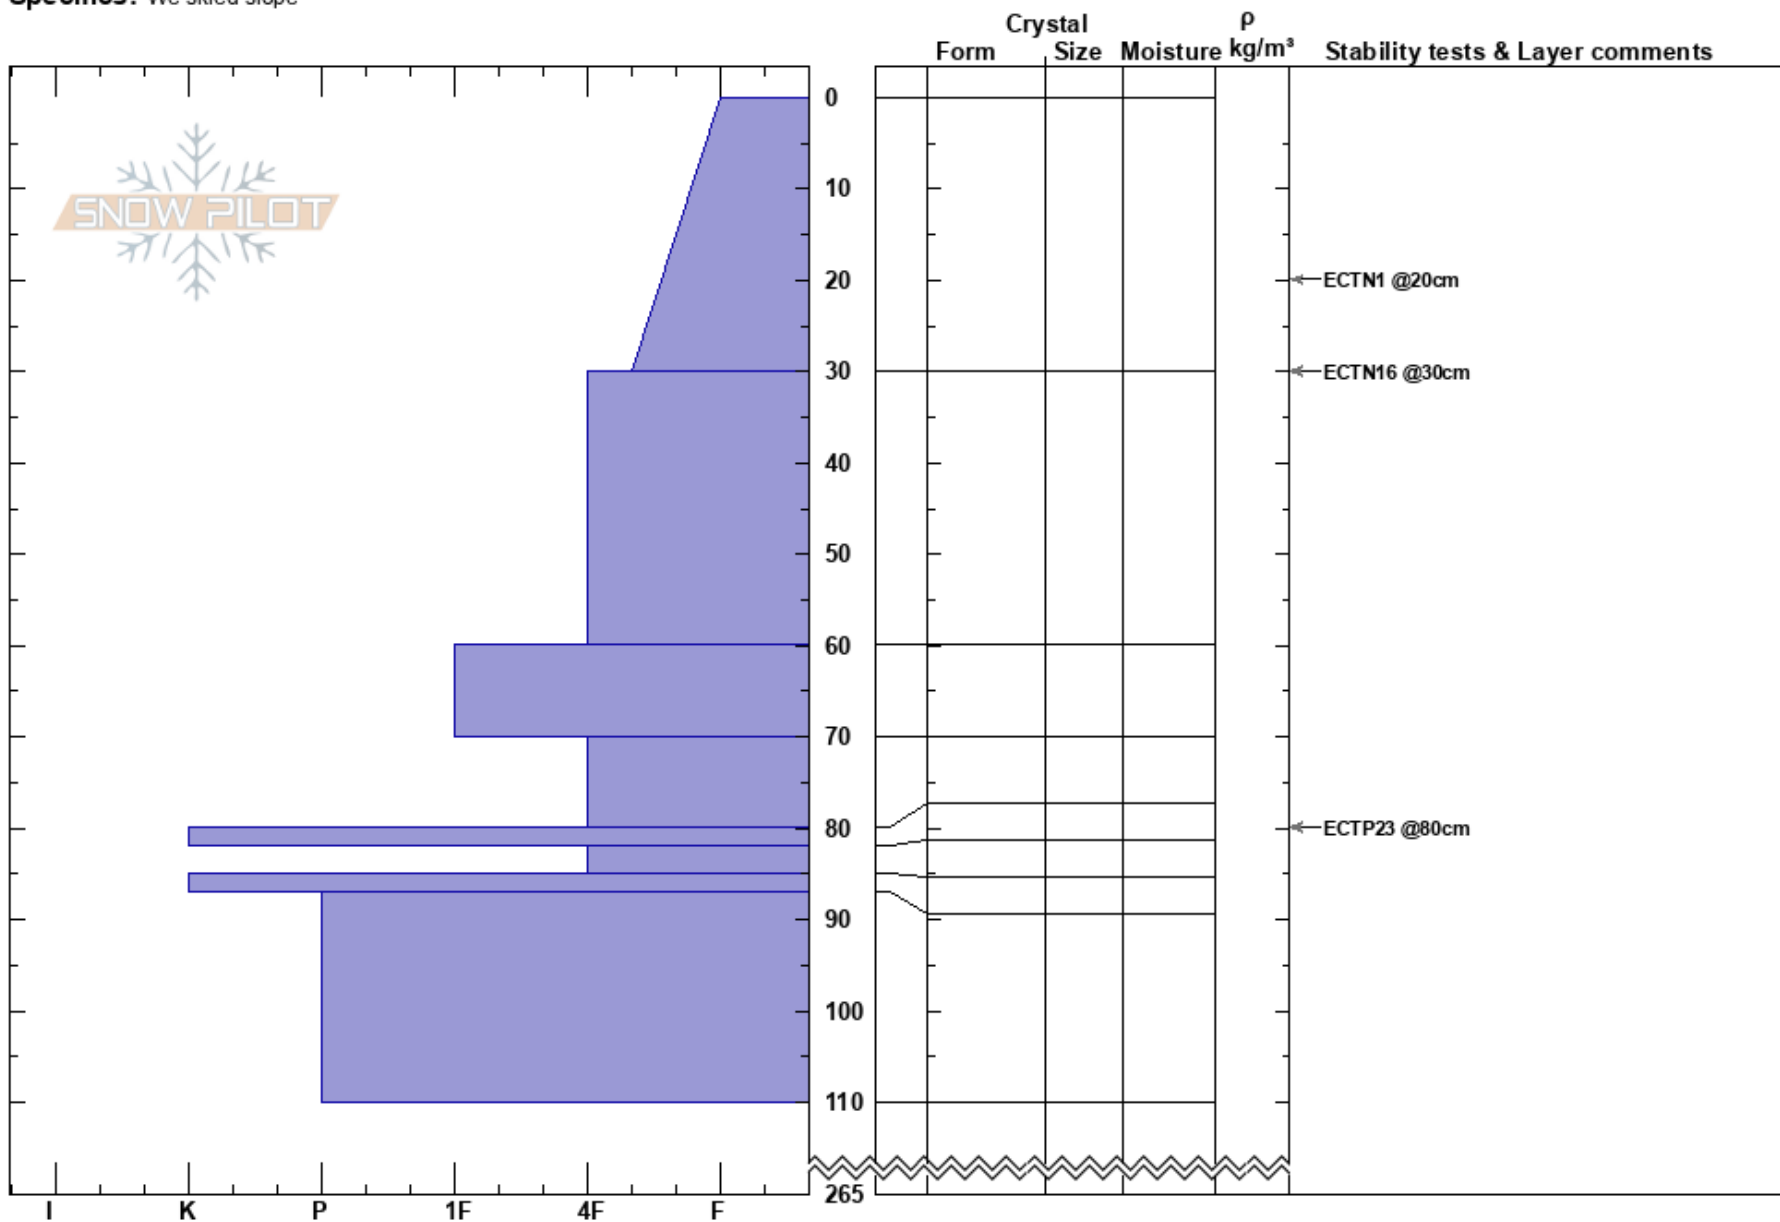

Magpie
 Chugach Range
 AK
 Elevation: 2778 ft
 Aspect: E
 Specifics: We skied slope

Abe Meyerhofer
 12/22/2021 - 12:15pm
 Co-ord: 61.03209N, -149.13997W
 Slope Angle: 20°
 Wind Loading:

Stability: **HS:265**
 Air Temperature: **PS: 7** 80-82cm: Problematic layer
 Sky Cover: OVC
 Precipitation: NO
 Wind: W Light Breeze