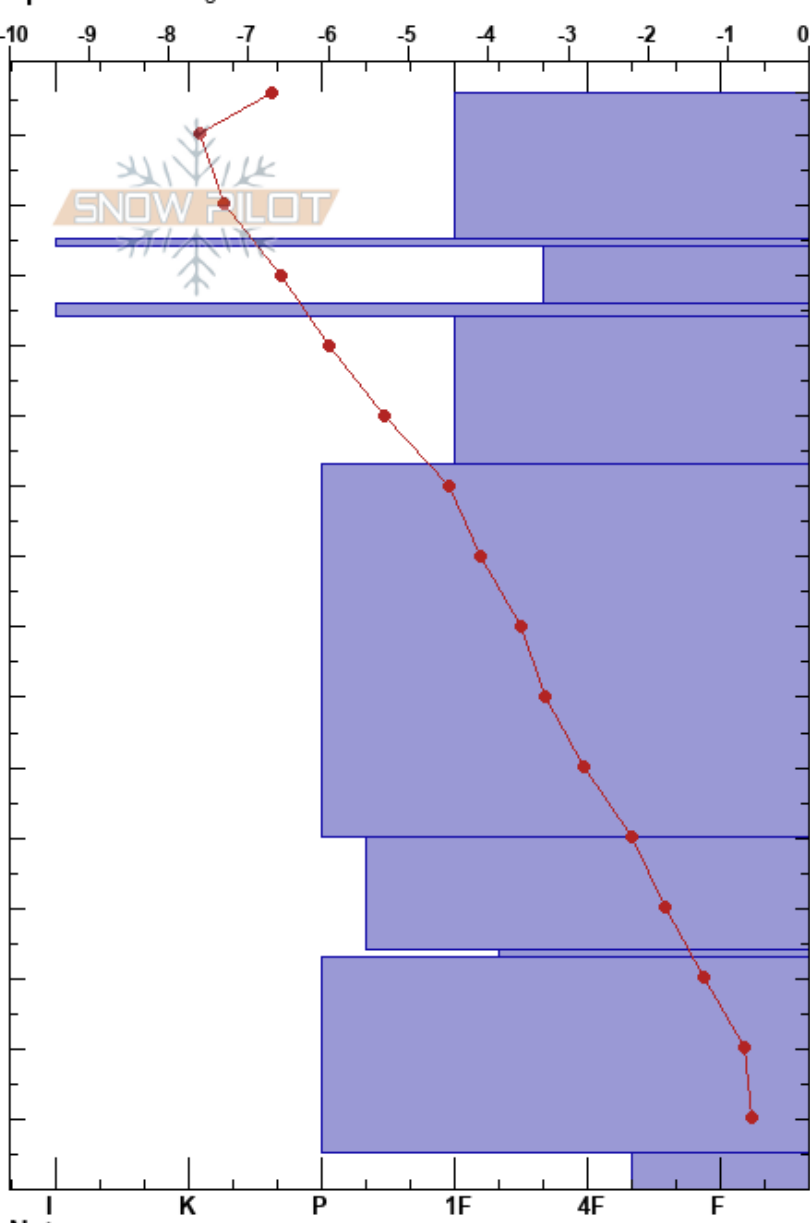

Lenin, high left
 Madison Range-N
 MT
 Elevation: 10633 ft
 Aspect: 110°
 Specifics: Pit dug in a Ski Area

yunce ueland
 12/20/2021 - 1:00pm
 Co-ord: 45.27686N, -111.44761W
 Slope Angle: 37°
 Wind Loading: previous

Stability:
 Air Temperature: -7°C
 Sky Cover: OVC
 Precipitation: NO
 Wind: W Light Breeze

HS: 156
 PF: 4
 PS: 2
 126-124cm: Problematic layer

Depth (cm)	Crystal		ρ kg/m ³	Stability tests & Layer comments
	Form	Size		
156				
150	■			
140	■			← CT12, Q2 @136cm
130	□	1		← CT20, Q2 @126cm
120	■			
110	□	1		← CT25, Q2 @104cm
100				
90				
80	⊖	0.5		
70				
60				
50				
40	⊖	0.5		
30	□			
20	⊖	1		
10				
0	□			