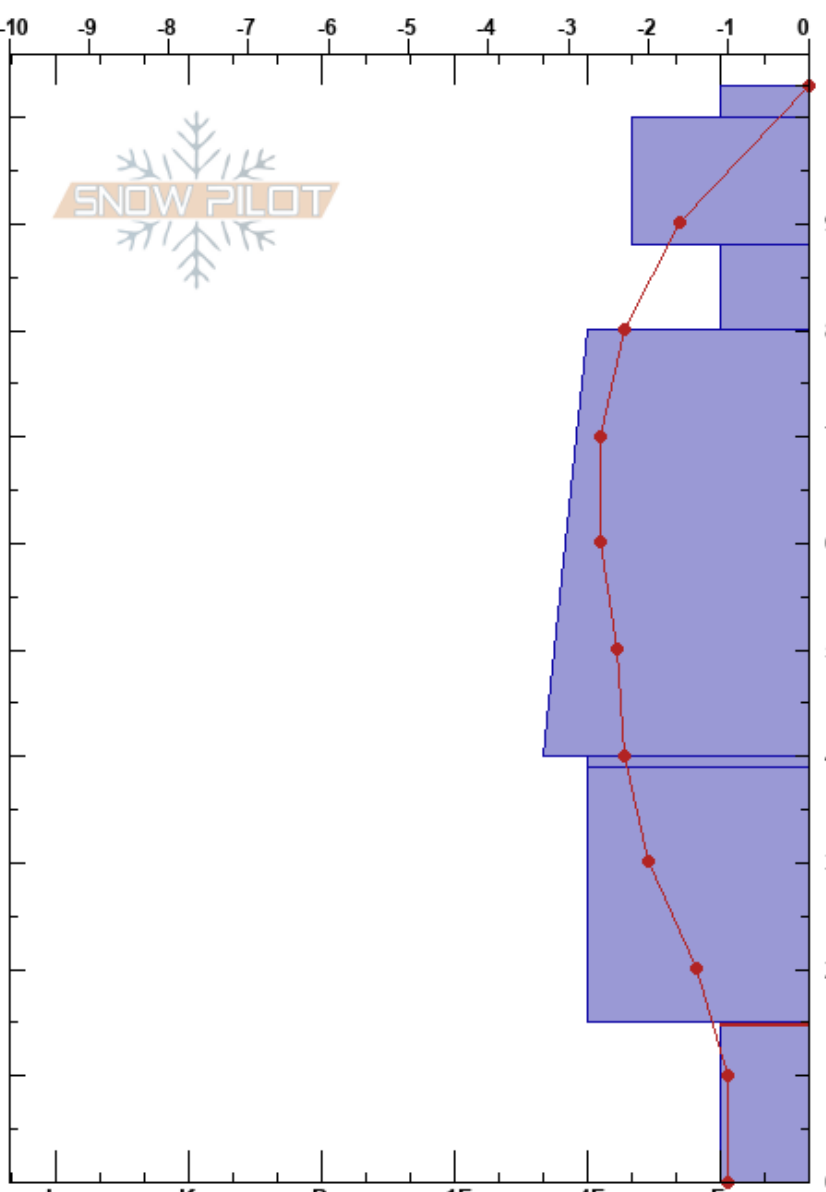

Tamarack Peak
 Carson Range
 NV
 Elevation: 9870 ft
 Aspect: 358°

Andy Anderson
 11/16/2017 - 10:30am
 Co-ord: 39.31688N, -119.91823W
 Slope Angle: 22°
 Wind Loading: yes

Stability: Poor
 Air Temperature: -1°C
 Sky Cover: OVC
 Precipitation: S2
 Wind: SW Moderate

HS: 103
 PS: 15 15-0cm: Problematic layer

Specifics: Collapsing, localized; Cracking; Recent avalanche activity on similar slopes

Form	Crystal Size	Moisture	ρ kg/m ³	Stability tests & Layer comments
∞ (/)	0.5-1			
/ (∞)	0.5-1			
/	1			ECTN12 @88cm ECTN13 @88cm CT13, BRK @88cm
• (/)	0.5-1			
∞	2			
• (⊖)	1			
⊖	1.5			CT20, SP @15cm ECTP29 @15cm PST11/100 (End) @15cm