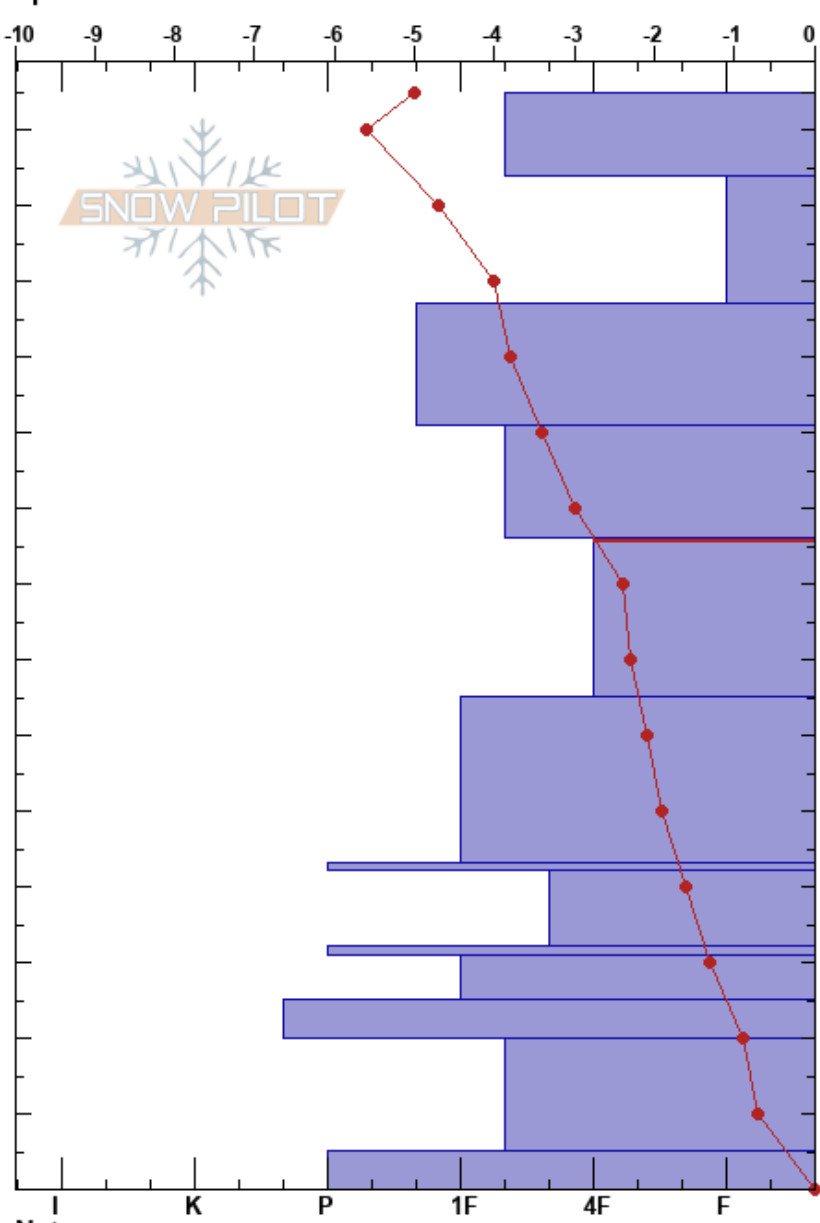

Baby Maker  
 Madison Range-N  
 MT  
 Elevation: 9120 ft  
 Aspect: NE  
 Specifics:

Neil Laskowski  
 12/21/2021 - 11:00am  
 Co-ord: 45.28892N, -111.44813W  
 Slope Angle: 40°  
 Wind Loading: no

Stability:  
 Air Temperature: -5.2°C  
 Sky Cover: BKN  
 Precipitation: NO  
 Wind: NW Light Breeze

HS: 145  
 PF: 35 86-65cm: Problematic layer  
 PS: 15

Height (cm)	Crystal		Moisture (kg/m³)	Stability tests & Layer comments
	Form	Size		
145				
140	/ (●)	0.5 (0.5)		
130	/	0.5		← CT2, Q2 @134cm
120				
110	●	0.3		
100				
90	●	0.5		
86				← ECTN29 @86cm ← 2x CT25, Q2 @86cm
80	□	0.5		
70				
60	■	0.5		
50				
40	⊙⊙			
35	□	0.5-1		
30	⊙⊙			
25	■	0.5		
20	⊙⊙			
10	□	1		
0	■			