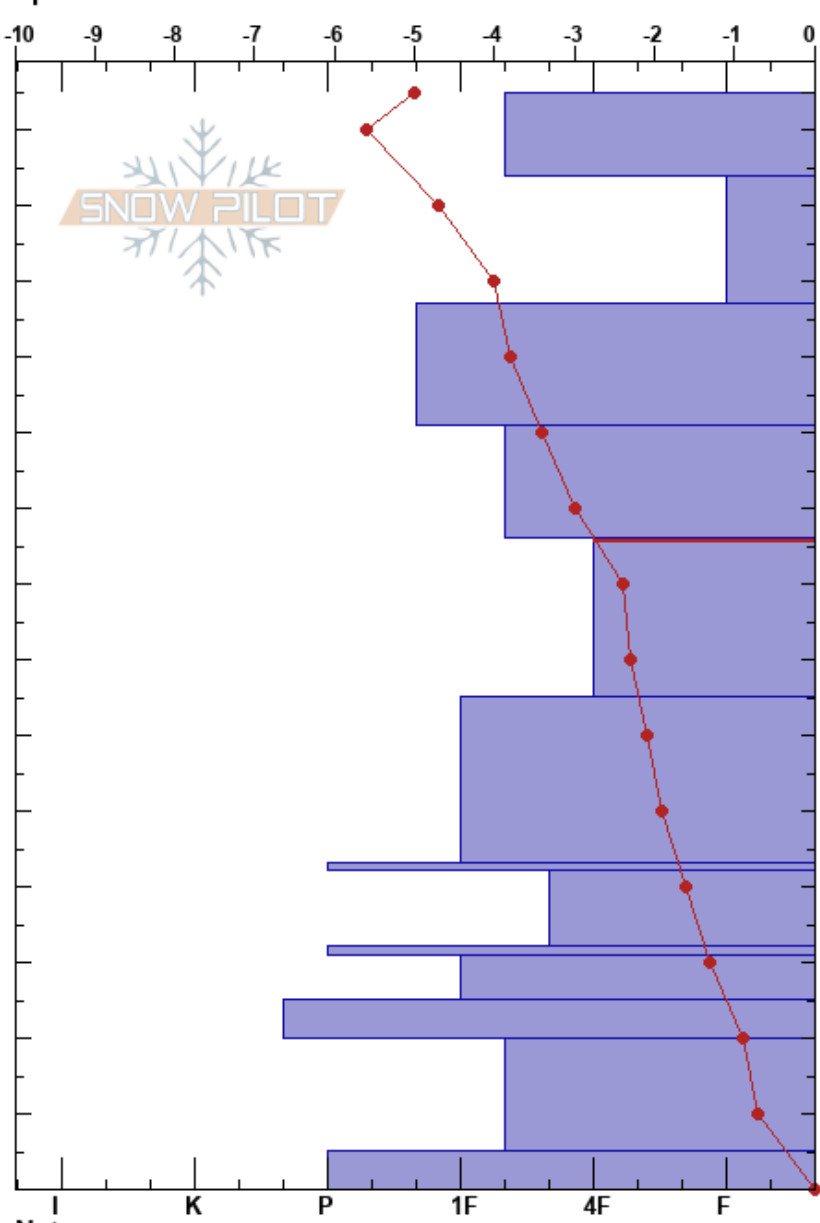

Baby Maker
 Madison Range-N
 MT
 Elevation: 9120 ft
 Aspect: NE
 Specifics:

Neil Laskowski
 12/21/2021 - 11:00am
 Co-ord: 45.28892N, -111.44813W
 Slope Angle: 40°
 Wind Loading: no

Stability:
 Air Temperature: -5.2°C
 Sky Cover: BKN
 Precipitation: NO
 Wind: NW Light Breeze

HS: 145
 PF: 35 86-65cm: Problematic layer
 PS: 15

Height (cm)	Crystal		ρ kg/m ³	Stability tests & Layer comments
	Form	Size		
145				
140	/ (•)	0.5 (0.5)		
130	/	0.5		← CT2, Q2 @134cm
120				
110	•	0.3		
100	•	0.5		
90				
86				← ECTN29 @86cm ← 2x CT25, Q2 @86cm
80	□	0.5		
70				
60	•	0.5		
50				
45	⊙			
40	□	0.5-1		
35	⊙			
30	•	0.5		
25	⊙			
20				
10	□	1		
0	□			