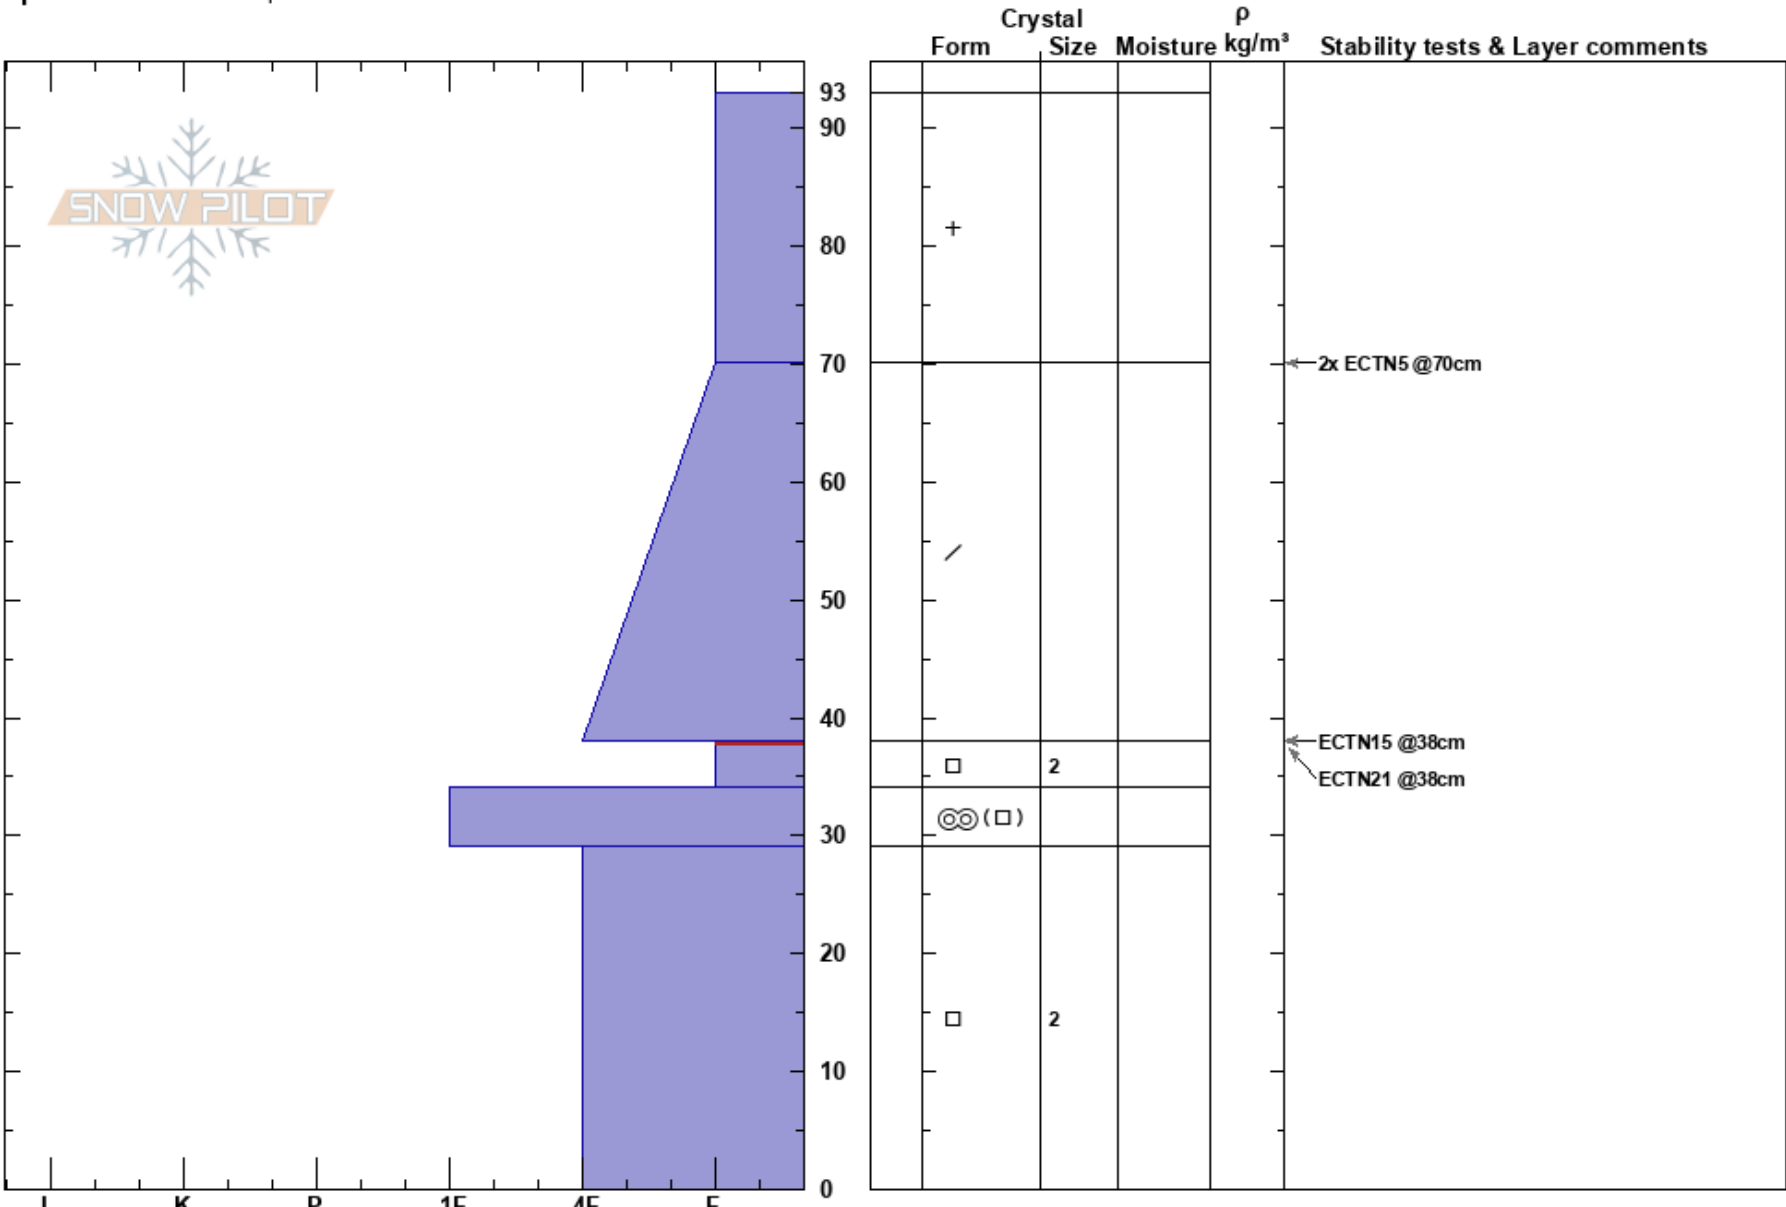

Rasta Chutes Profile
 Cooke City
 MT
 Elevation: 9952 ft
 Aspect: 200°
 Specifics: We skied slope

Dave Zinn
 12/20/2021 - 11:30am
 Co-ord: 45.07123N, -109.94517W
 Slope Angle: 33°
 Wind Loading: no

Stability: Good
 Air Temperature:
 Sky Cover: OVC
 Precipitation: S2
 Wind: SW Moderate

HS:93
 PF: 90 38-34cm: Problematic layer

Layer Notes:

Notes: Cracking was reported from nearby wind-loaded slopes. This specifically tested a non-wind-loaded slope.