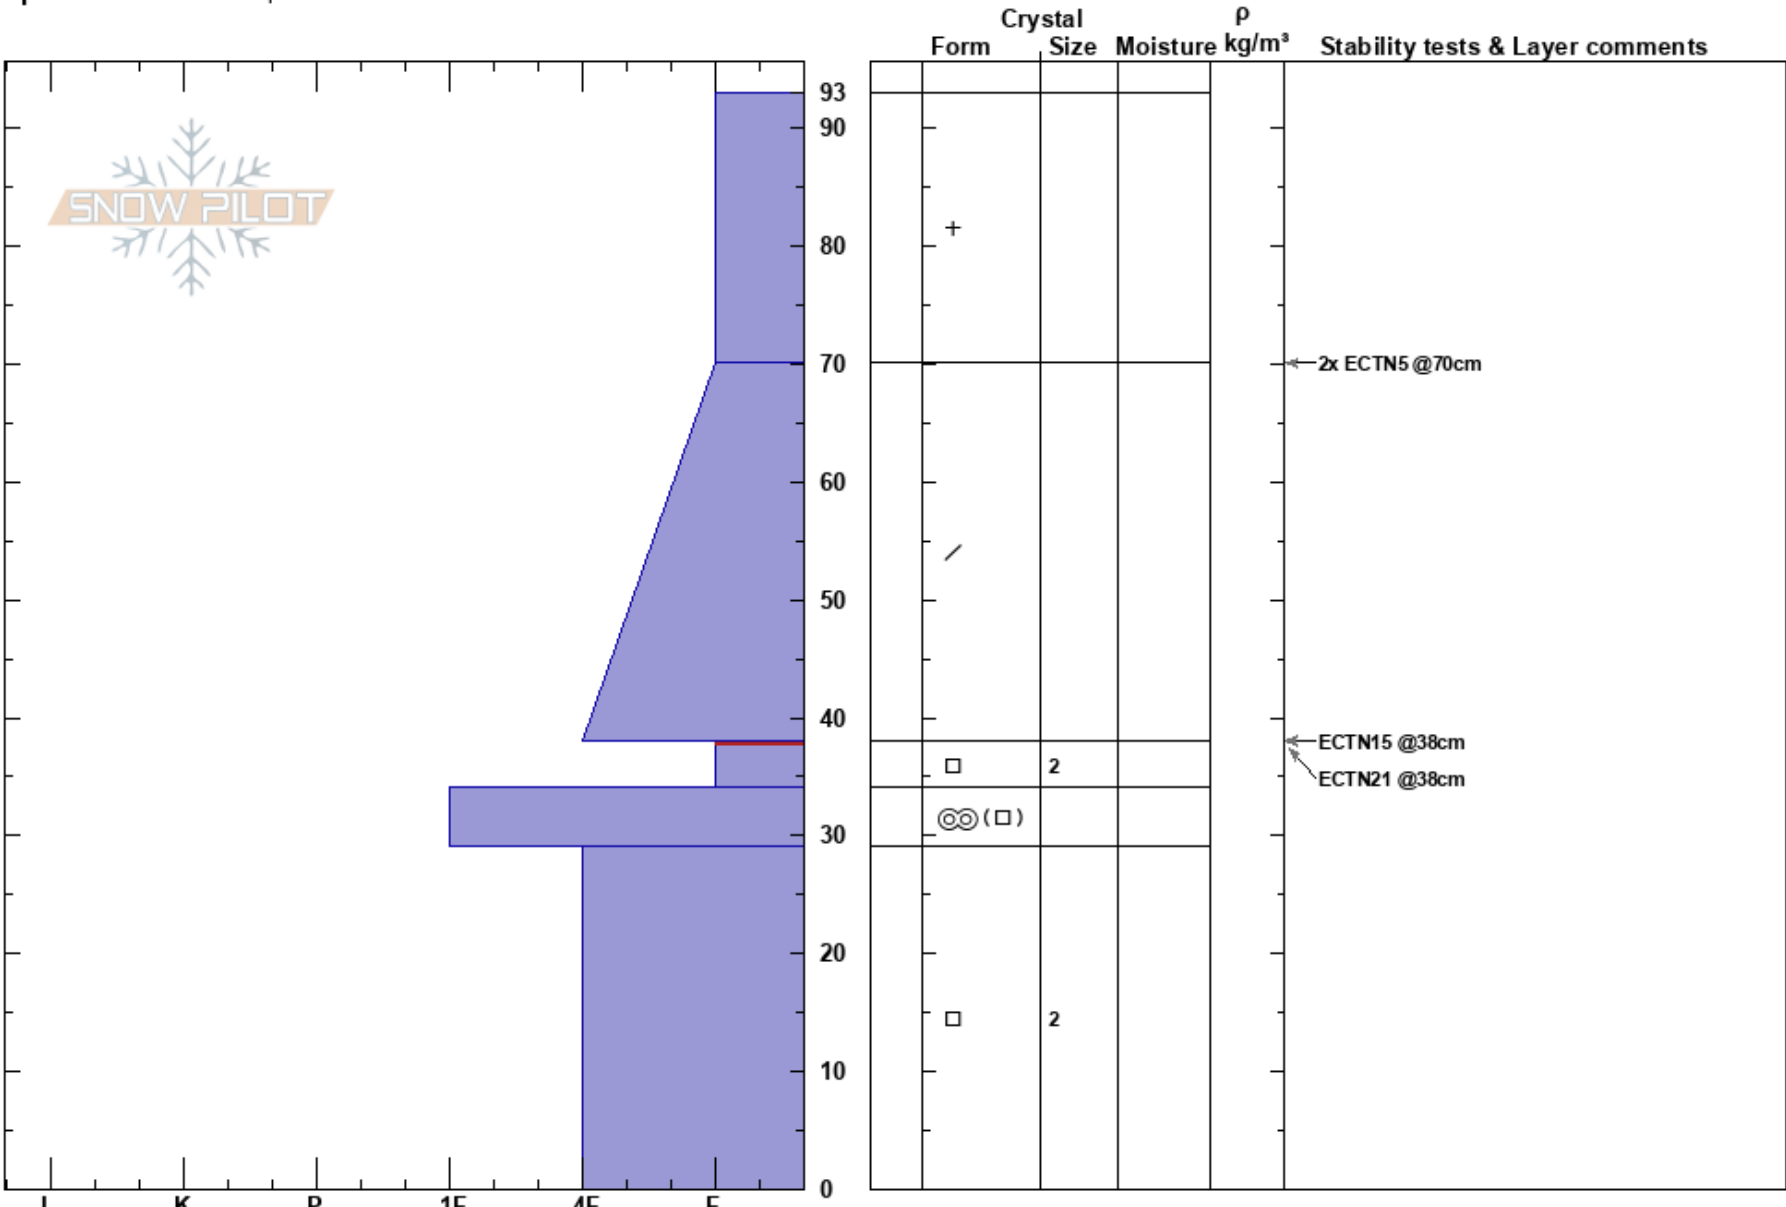

Rasta Chutes Profile
 Cooke City
 MT
Elevation: 9952 ft
Aspect: 200°
Specifics: We skied slope

Dave Zinn
 12/20/2021 - 11:30am
Co-ord: 45.07123N, -109.94517W
Slope Angle: 33°
Wind Loading: no

Stability: Good
Air Temperature:
Sky Cover: OVC
Precipitation: S2
Wind: SW Moderate

HS: 93
PF: 90 38-34cm: Problematic layer

Layer Notes:

Notes: Cracking was reported from nearby wind-loaded slopes. This specifically tested a non-wind-loaded slope.