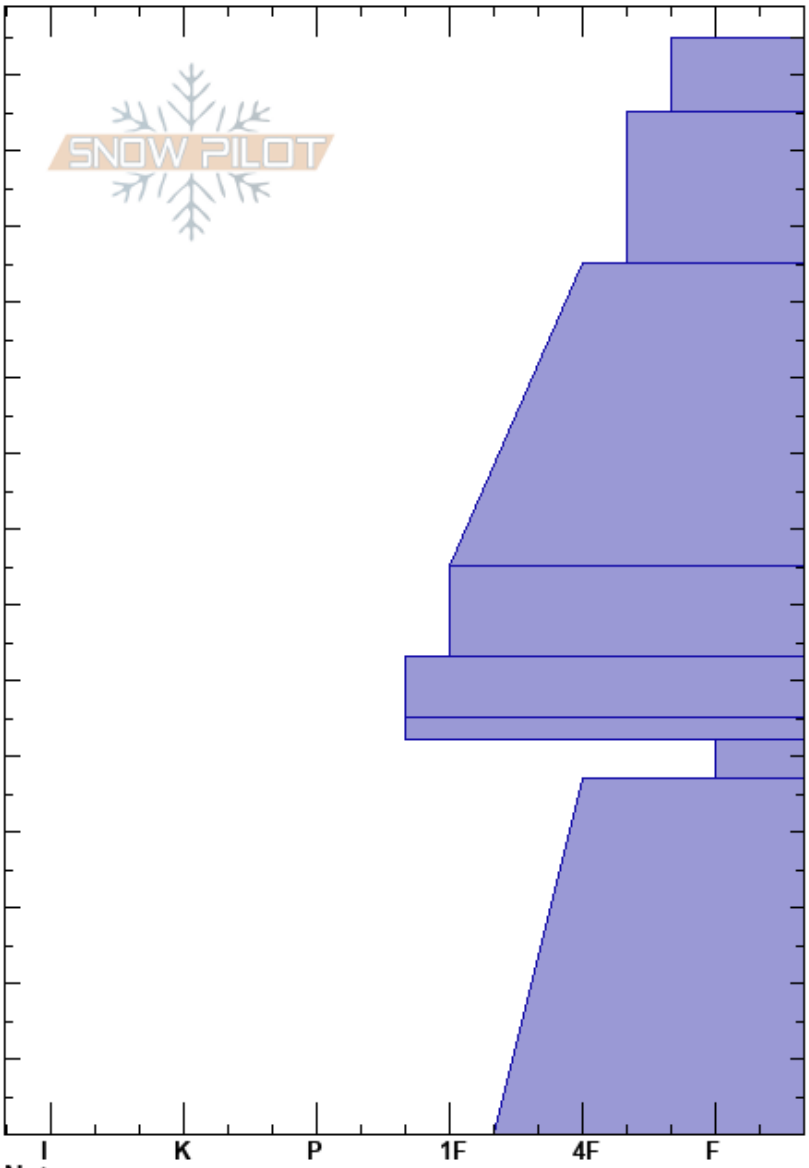

Lionhead Ridge
 Henry Mtns
 MT
 Elevation: 8641 ft
 Aspect: 35°
 Specifics:

Alex Marienthal
 12/20/2021 - 11:45am
 Co-ord: 44.70742N, -111.30502W
 Slope Angle: 25°
 Wind Loading: previous

Stability: Fair
 Air Temperature:
 Sky Cover: BKN
 Precipitation: NO
 Wind: W Calm
 HS: 145
 PF: 60 52-47cm: Problematic layer
 PS: 18

Height (ft)	Crystal		Moisture	ρ kg/m ³	Stability tests & Layer comments
	Form	Size			
145					
140	+ (/)				
130	/	2			
120					
110	/	1			
100					
90					
80					
70	•				
60	• (□)				
55	⊙ ⊙				
50	□	2			
40					
30					
20	□ (^)	2 (4)			
10					
0					ECTX