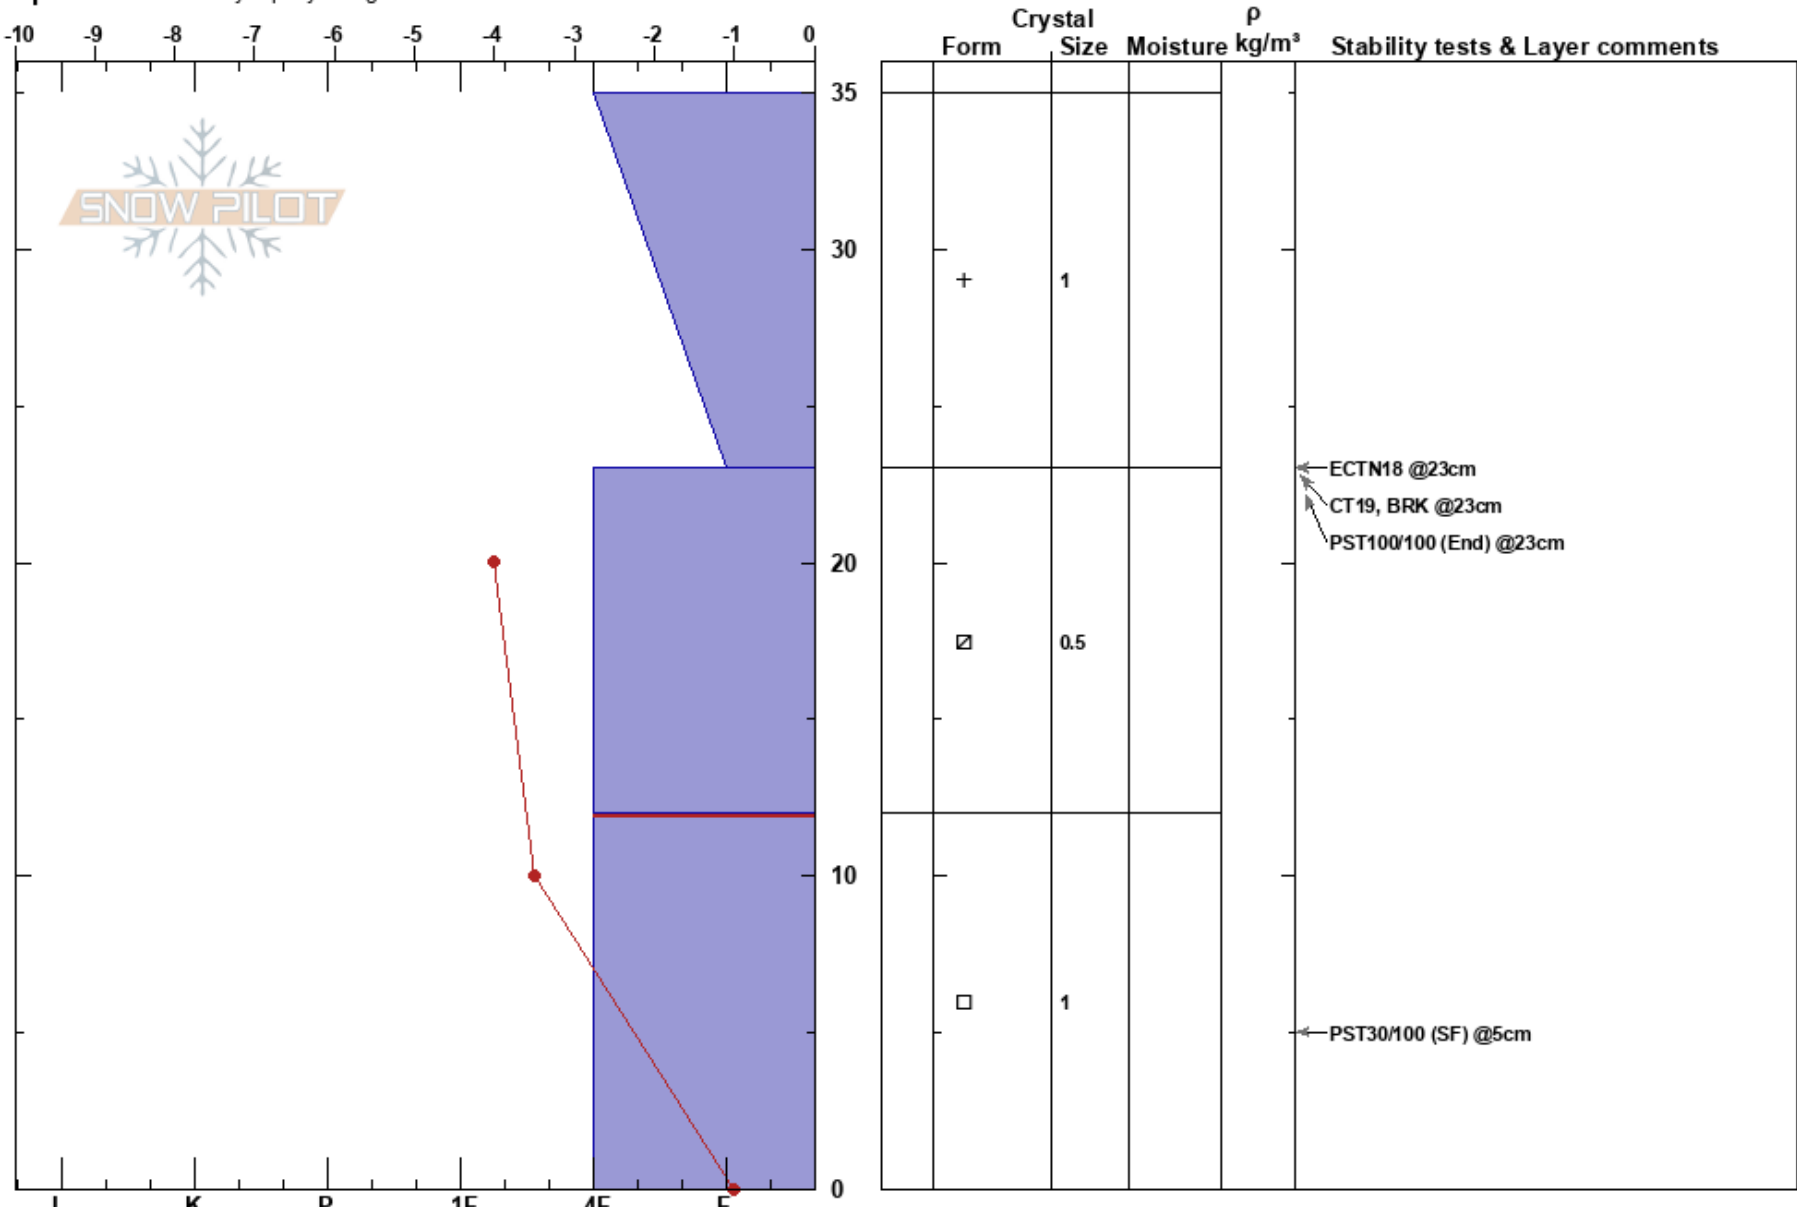

E Ridge Relay Peak  
 Carson Range  
 NV  
 Elevation: 9560 ft  
 Aspect: 28°  
 Specifics: Instability rapidly rising

Brandon Schwartz  
 11/15/2017 - 12:00pm  
 Co-ord: 39.31413N, -119.93674W  
 Slope Angle: 25°  
 Wind Loading: no

Stability: Good  
 Air Temperature: -1°C  
 Sky Cover: OVC  
 Precipitation: S1  
 Wind: SW Strong

HS: 35  
 PF: 25  
 Layer Notes: 12-0cm: Problematic layer

Notes: Pit dug in below treeline terrain. Small trees with numerous openings of 3 to 10m.