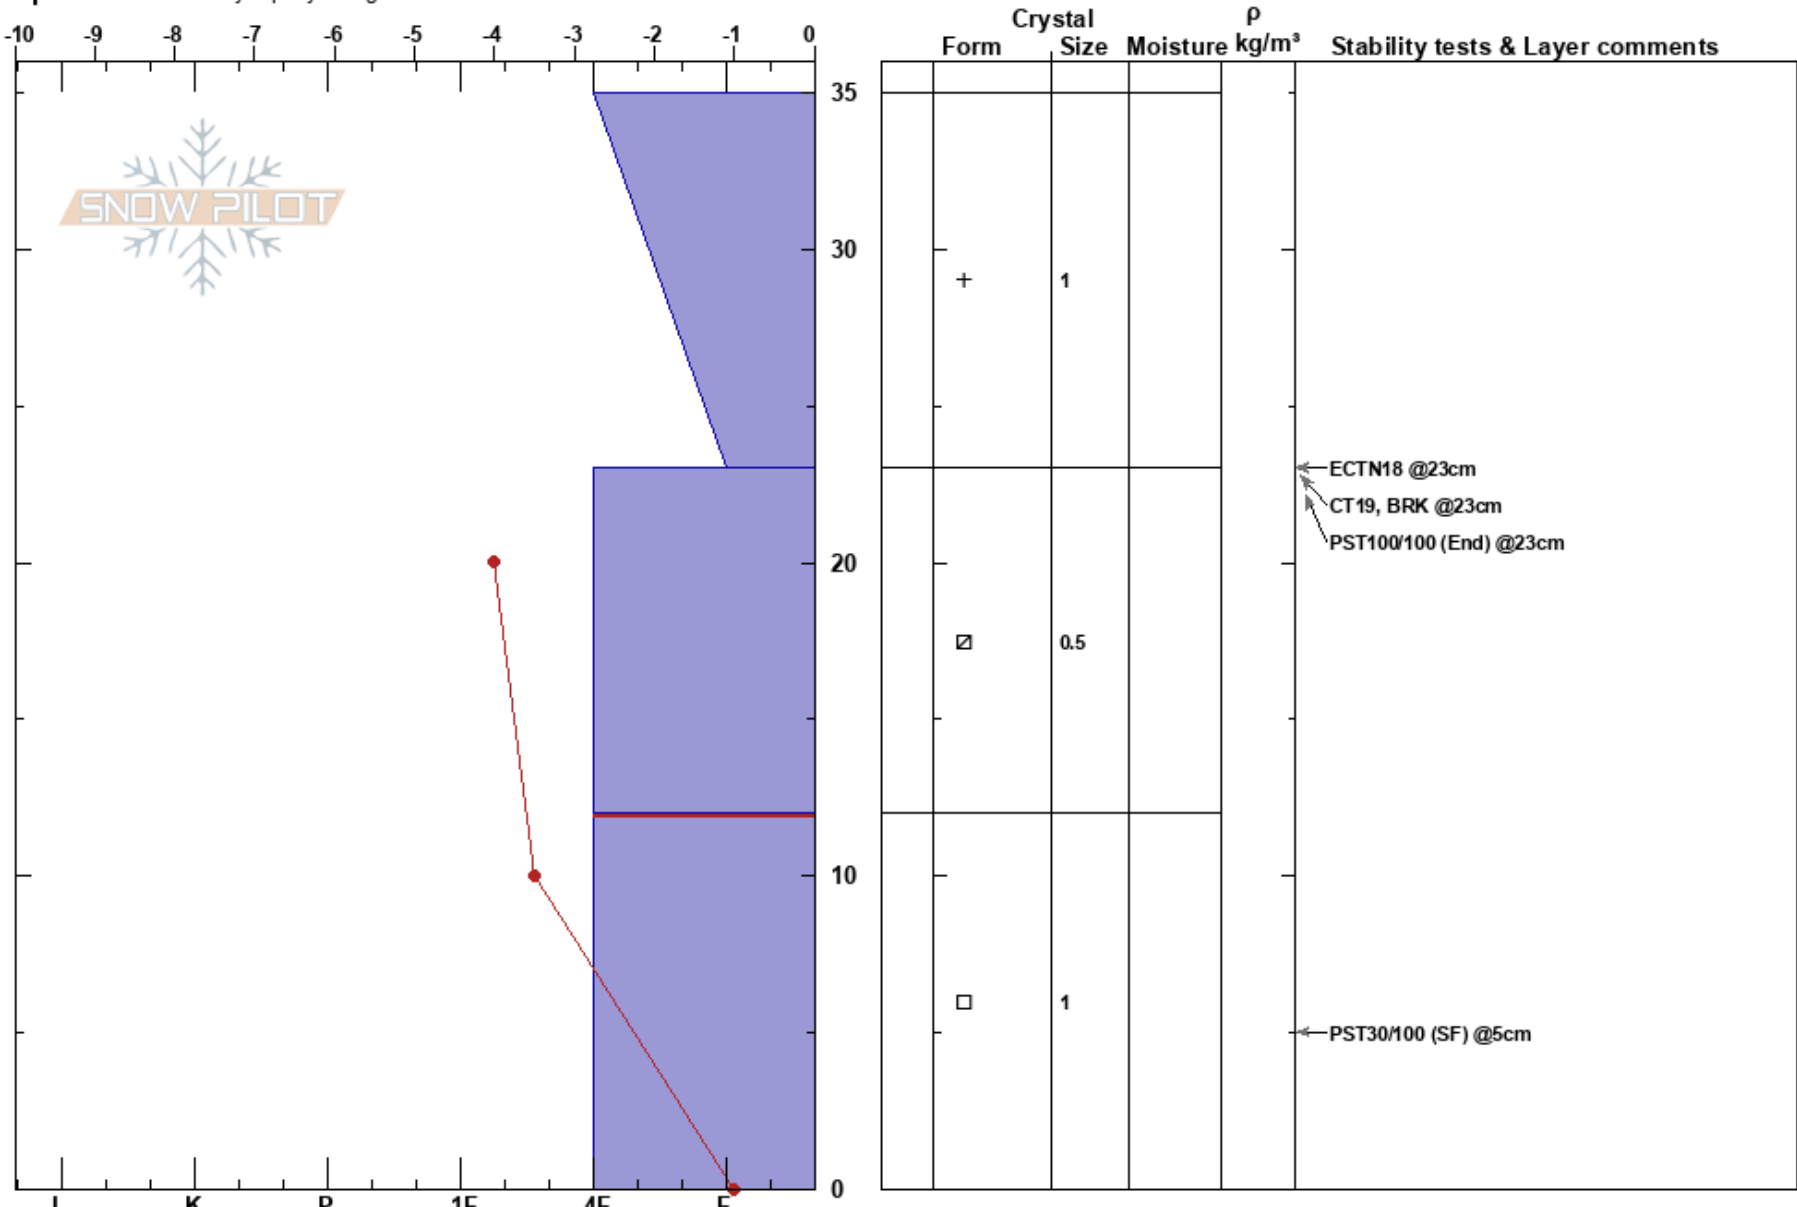

E Ridge Relay Peak
 Carson Range
 NV
 Elevation: 9560 ft
 Aspect: 28°
 Specifics: Instability rapidly rising

Brandon Schwartz
 11/15/2017 - 12:00pm
 Co-ord: 39.31413N, -119.93674W
 Slope Angle: 25°
 Wind Loading: no

Stability: Good
 Air Temperature: -1°C
 Sky Cover: OVC
 Precipitation: S1
 Wind: SW Strong

HS: 35
 PF: 25
 Layer Notes: 12-0cm: Problematic layer

Notes: Pit dug in below treeline terrain. Small trees with numerous openings of 3 to 10m.