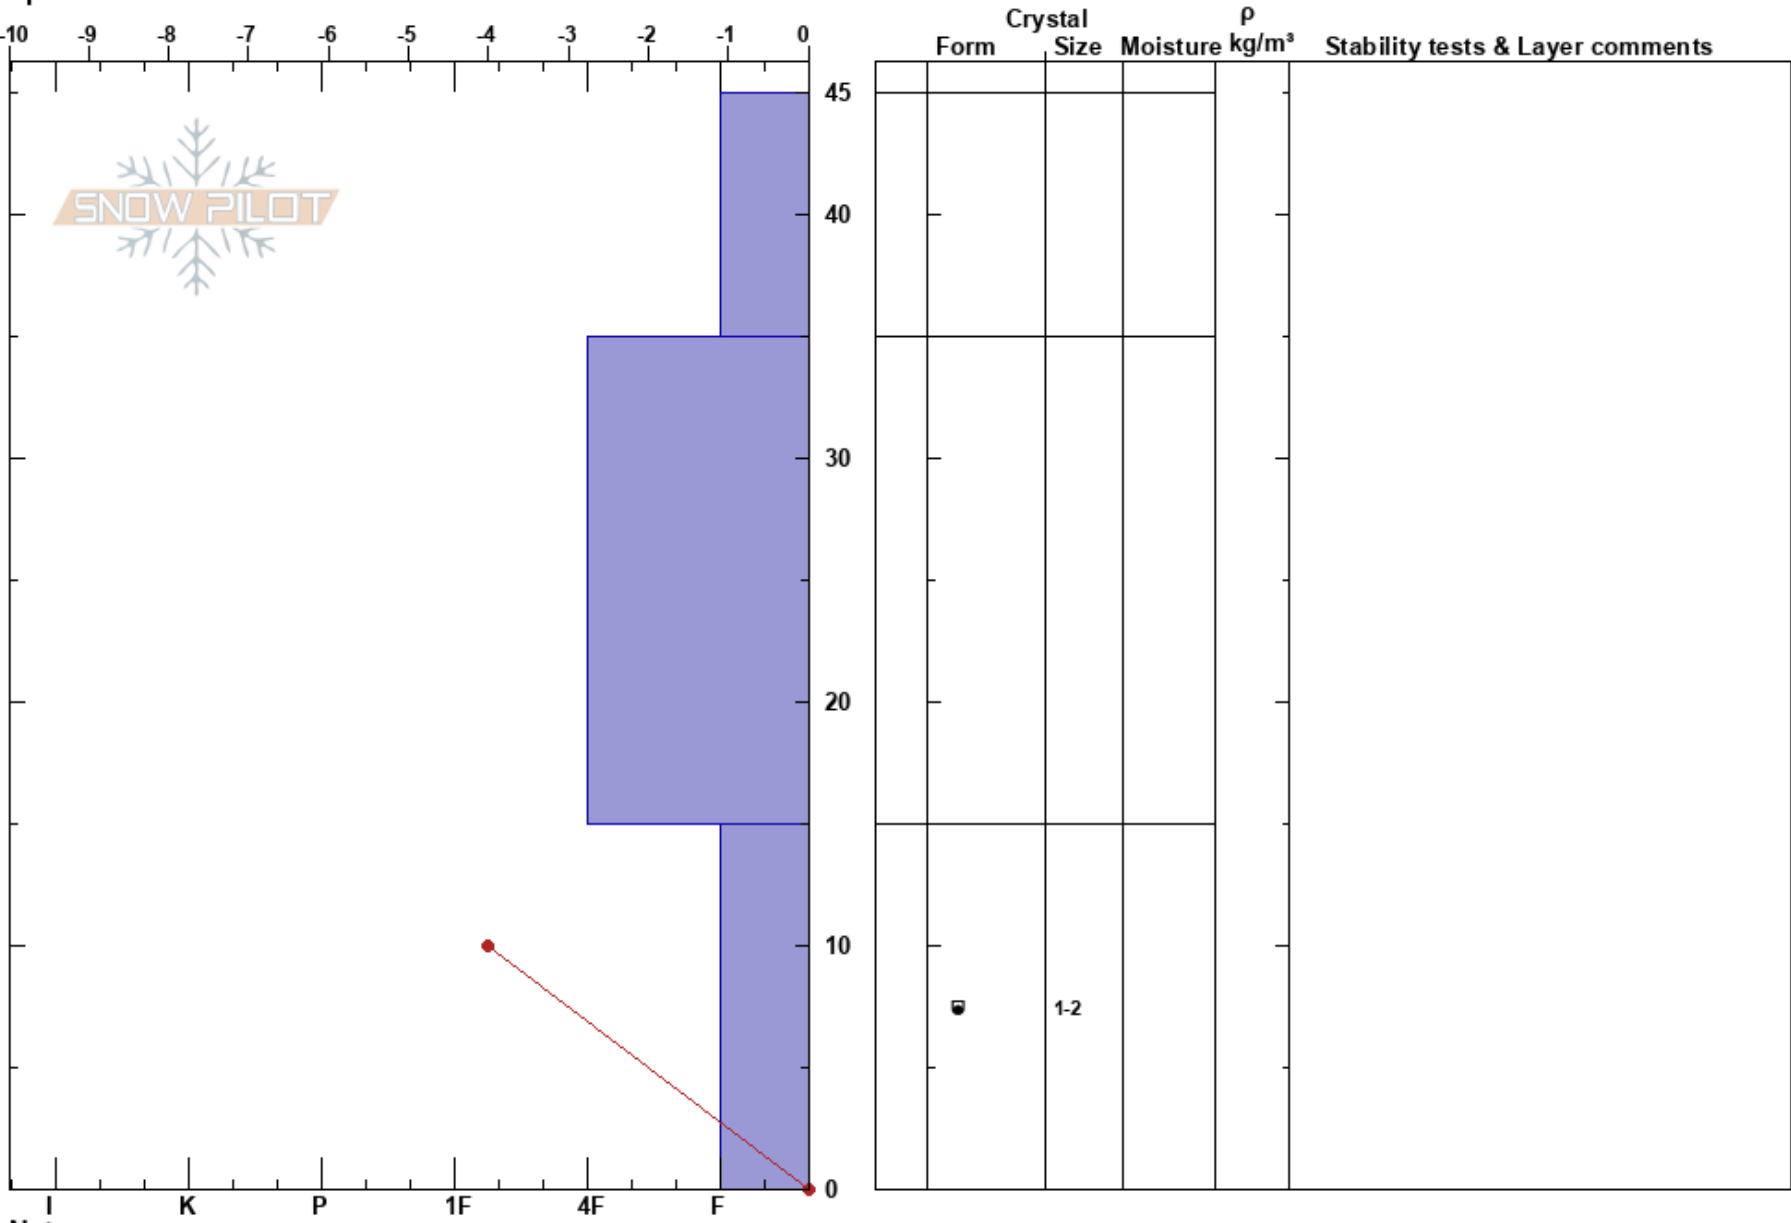

Beaver Backcountry 1
 Logan UT
 UT
 Elevation: 8800 ft
 Aspect: S
 Specifics:

Richard Schumacher
 12/20/2021 - 9:00am
 Co-ord:
 Slope Angle:
 Wind Loading: no

Stability:
 Air Temperature:
 Sky Cover: CLR
 Precipitation: NO
 Wind: SW Light Breeze

HS:45
 Layer Notes:
 15-0cm: Problematic layer

Notes: wind affected surface. just below ridgeline.