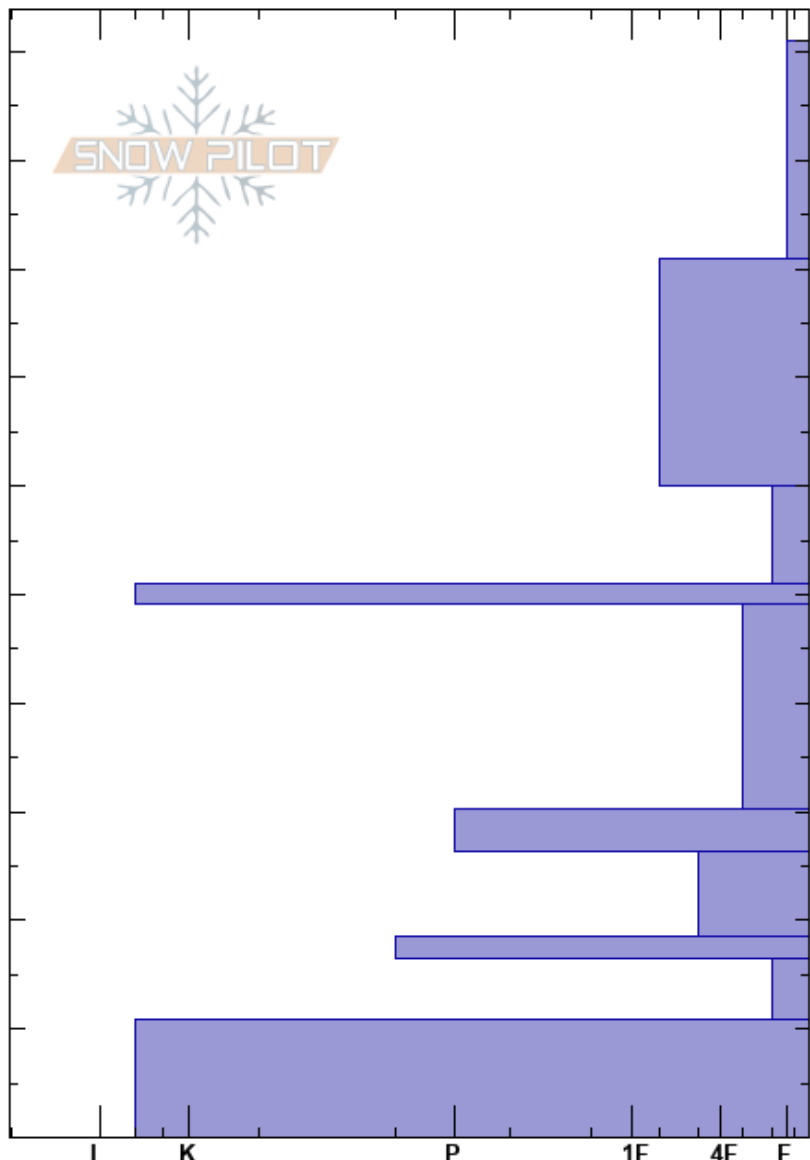

Red Park
 Wyoming Range
 WY
 Elevation: 9800 ft
 Aspect:
 Specifics:

Brent Hadley
 12/19/2021 - 1:00pm
 Co-ord:
 Slope Angle: 0°
 Wind Loading:

Stability:
 Air Temperature:
 Sky Cover: CLR
 Precipitation:
 Wind: E Light Breeze

HS: 101
 PF: 40
 101-80.8cm: early dec snow
 80.8-60cm: early dec snow
 60-51cm: Problematic layer

Crystal Form	Crystal Size	Moisture	ρ kg/m ³	Stability tests & Layer comments
+				101-80.8cm: early dec snow
.				80.8-60cm: early dec snow
□				
=				
□				
⊙⊙				
□				
⊙⊙				
^				
■ (■)				