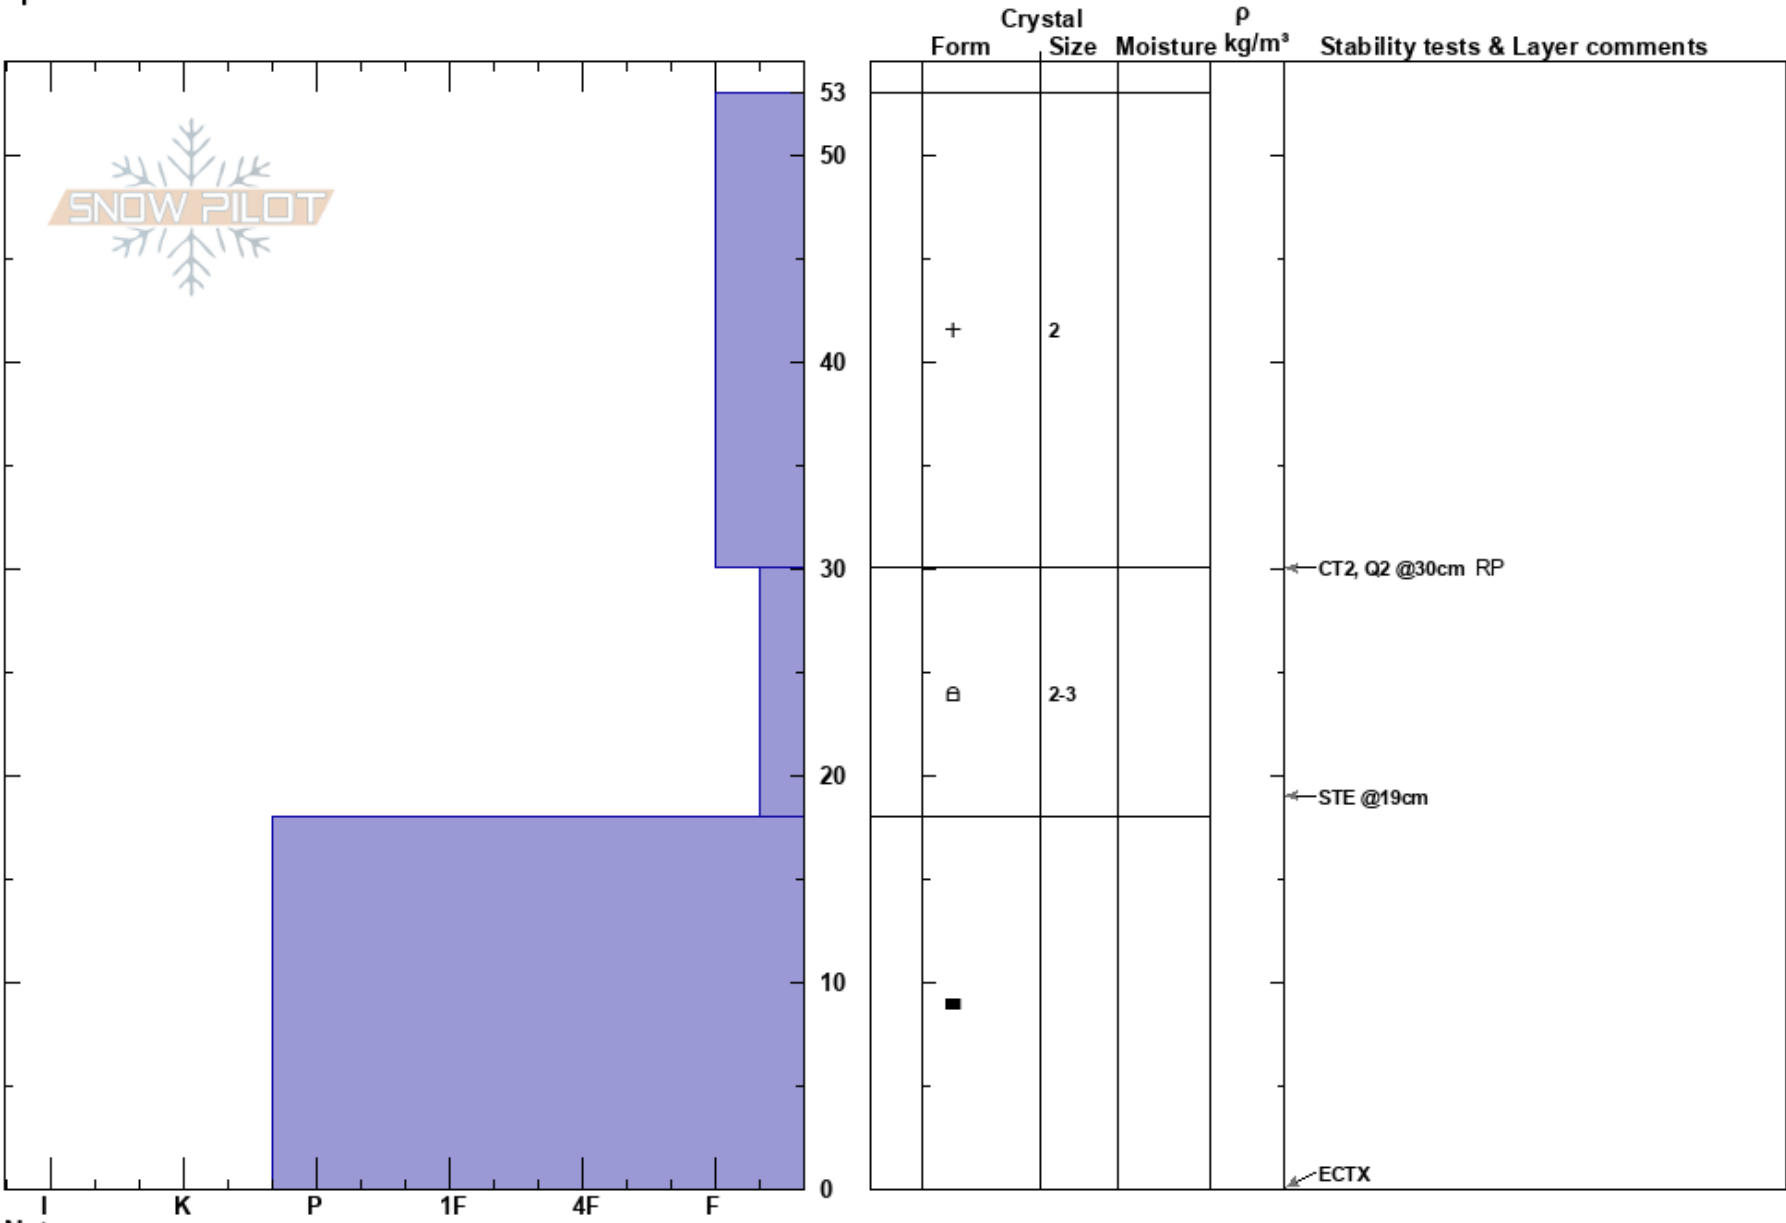

Fingers Meadow  
 Bridger Range  
 MT  
**Elevation:** 7850 ft  
**Aspect:** 96°  
**Specifics:**

Bridger Bowl  
 12/19/2021 - 2:06pm  
**Co-ord:** 45.80587N, -110.92688W  
**Slope Angle:** 30°  
**Wind Loading:**

**Stability:**  
**Air Temperature:**  
**Sky Cover:** OVC  
**Precipitation:** NO  
**Wind:** S Light Breeze

**HS:** 53  
**PF:** 30  
**Layer Notes:**

**Notes:** Pit Dug by Ella & Todd