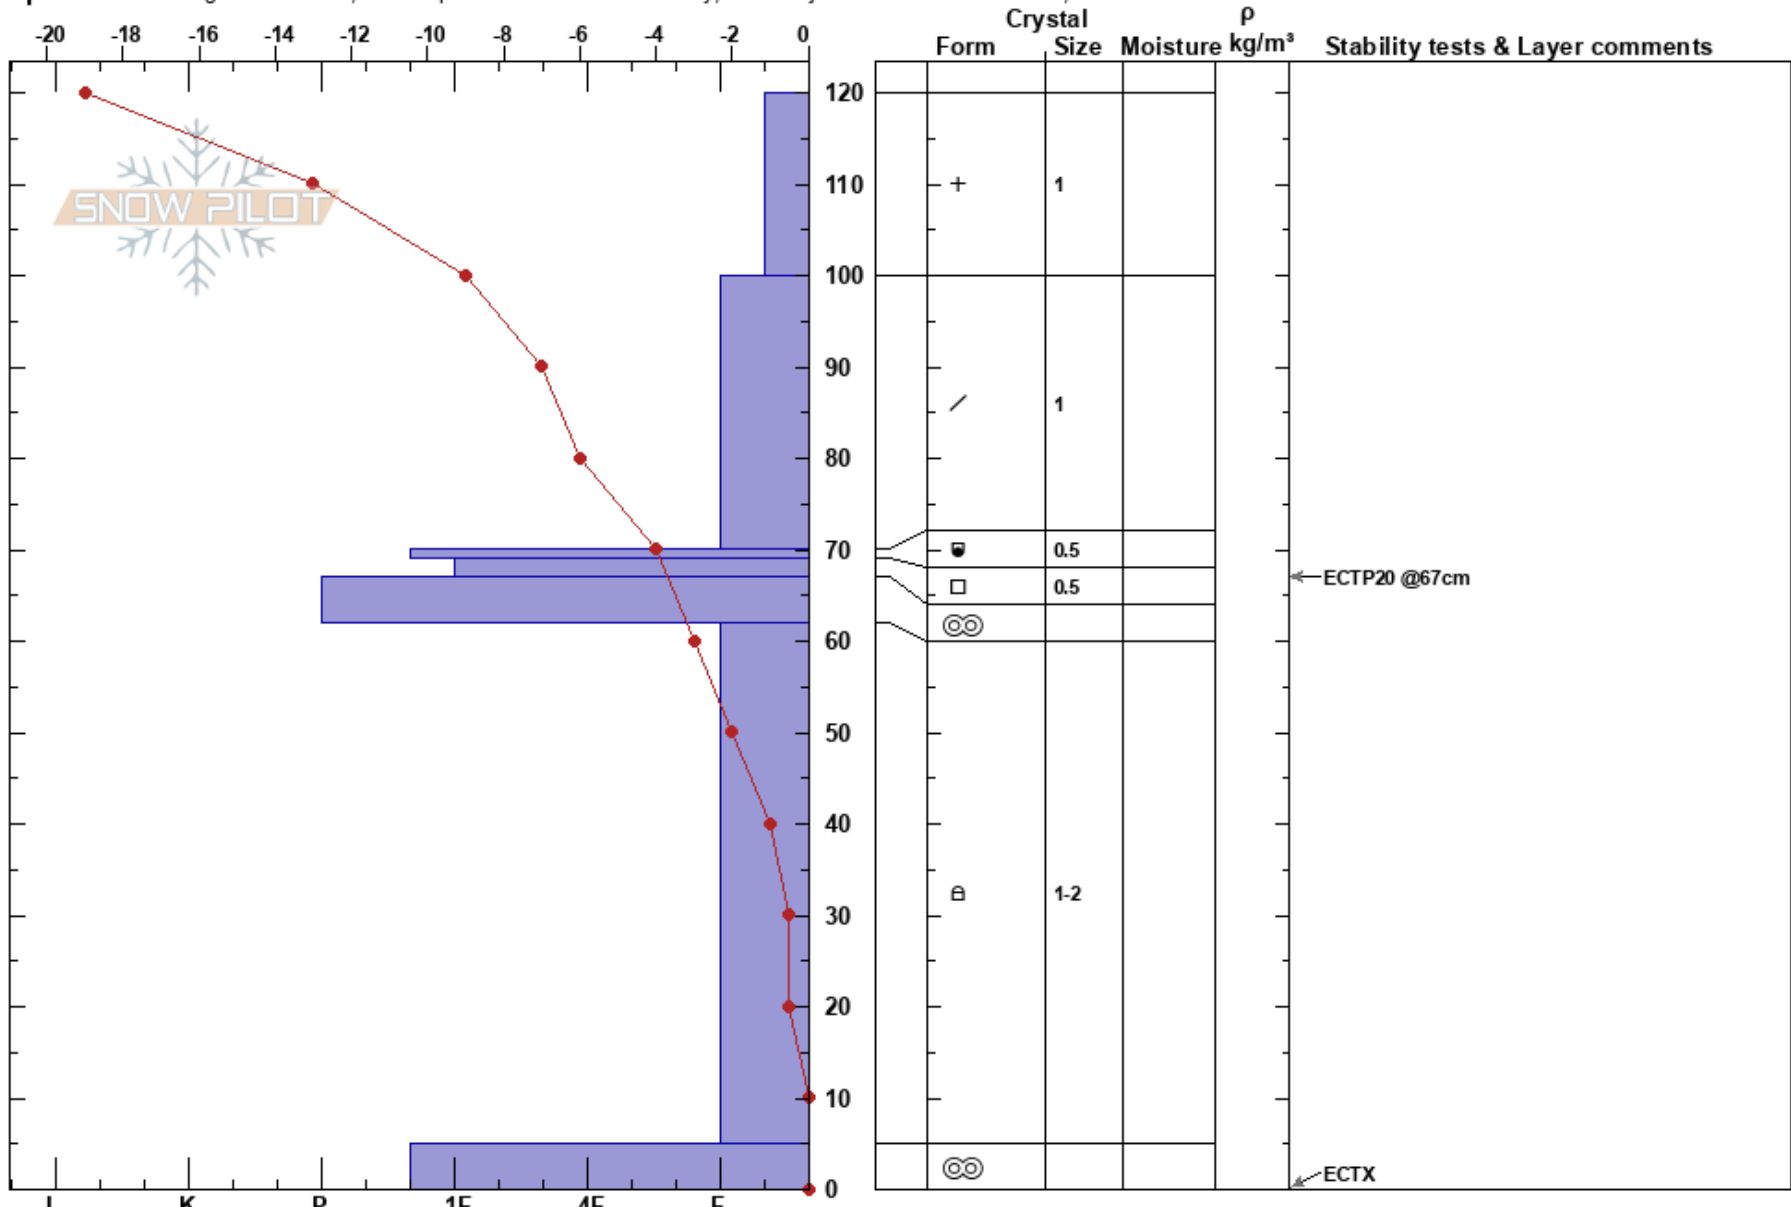

3rd Midway
 Bridger Range
 MT
 Elevation: 7910 ft
 Aspect: 350°

Bridger Bowl
 12/17/2021 - 11:30am
 Co-ord:
 Slope Angle: 40°
 Wind Loading: previous

Stability:
 Air Temperature: -14.5°C
 Sky Cover: SCT
 Precipitation: NO
 Wind: Calm

HS: 120
 PF: 85
 PS: 25
 69-67cm: Problematic layer

Specifics: Pit dug in a Ski Area; Pit is representative of backcountry; Pit is adjacent to avalanche: flank;

Notes: Pit dug by Green and Griff. Pit location adjacent to avalanche in a more drifted area.