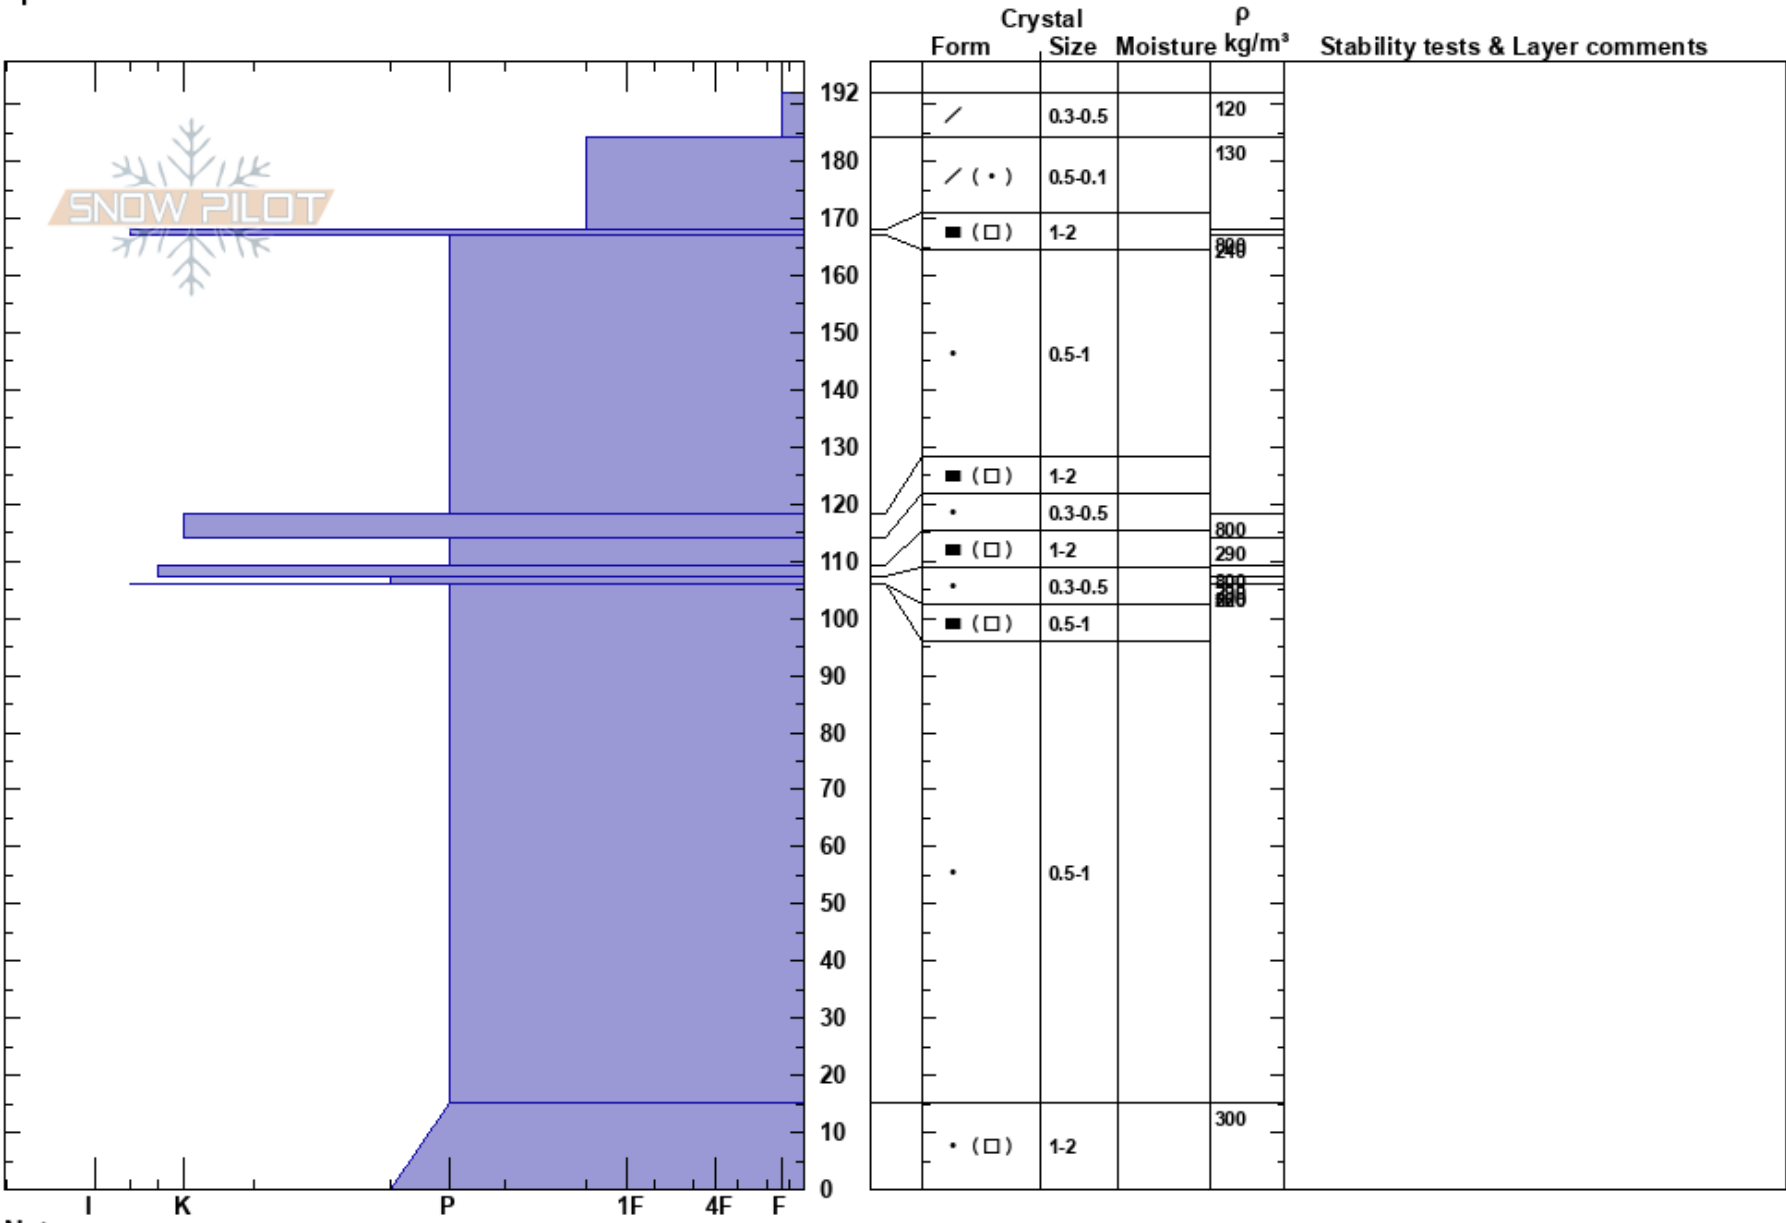

24(1)

Andrey Kolchin

14/11/2017 - 11:48

Stability:

HS: 192

Layer Notes:

Kirovsk

Co-ord: 67.65185N, 33.73562E

Air Temperature:

Elevation: 683 m

Slope Angle: 25°

Sky Cover:

Aspect: N

Wind Loading:

Precipitation:

Specifics: Practice Pit

Wind:

Notes: