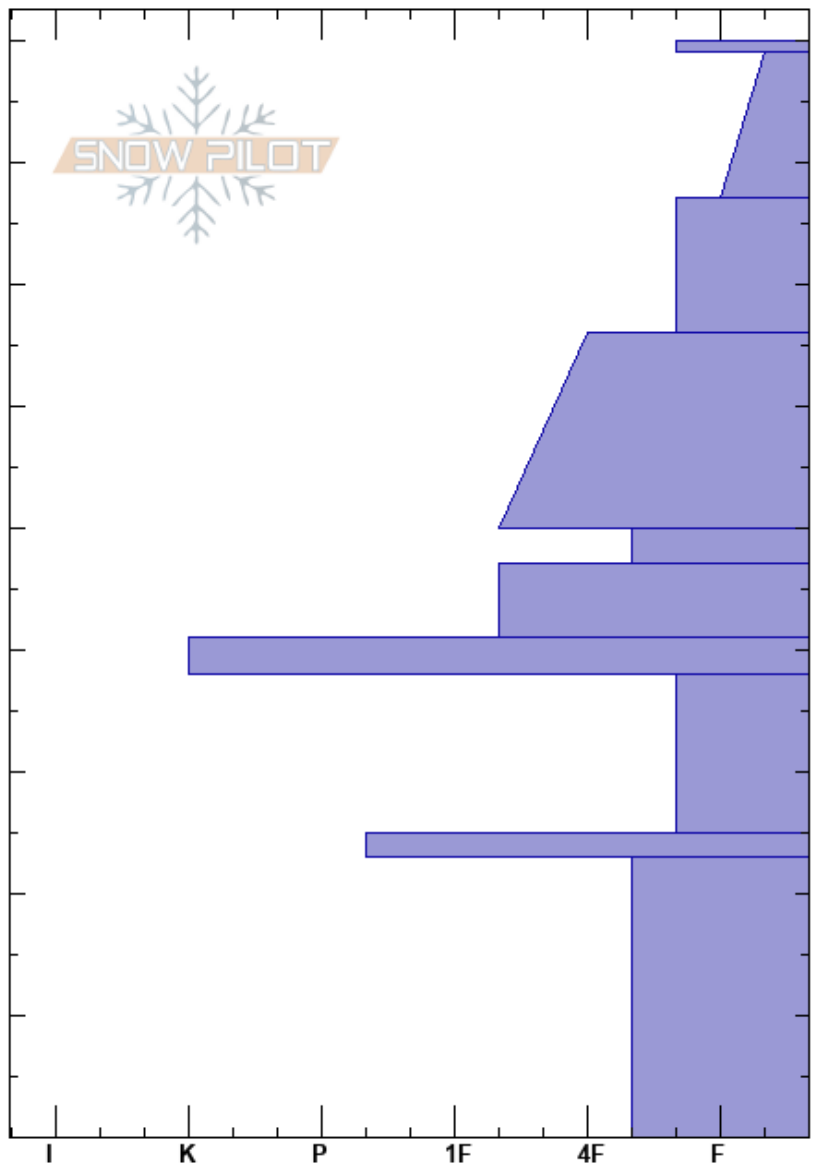

Top of Slushman's
 Bridger Range
 MT
 Elevation: 8723 ft
 Aspect: 85°
 Specifics: Ski tracks on slope; We skied slope

Alex Marienthal
 12/18/2021 - 12:22pm
 Co-ord: 45.80316N, -110.93370W
 Slope Angle: 28°
 Wind Loading: previous

Stability:
 Air Temperature:
 Sky Cover: OVC
 Precipitation: NO
 Wind: W Light Breeze

HS:90
 Layer Notes:
 38-25cm: Problematic layer

Height (m)	Crystal		Moisture	ρ kg/m ³	Stability tests & Layer comments
	Form	Size			
90	•				
80	+				
70	+ (✓)				
60	/				
50	□	1			
45	□	0.5-1			
40	⊙⊙				← ECTN21 @38cm ← ECTN29 @38cm
30	⊖				
25	⊙⊙				
10	□	2-3			
0					