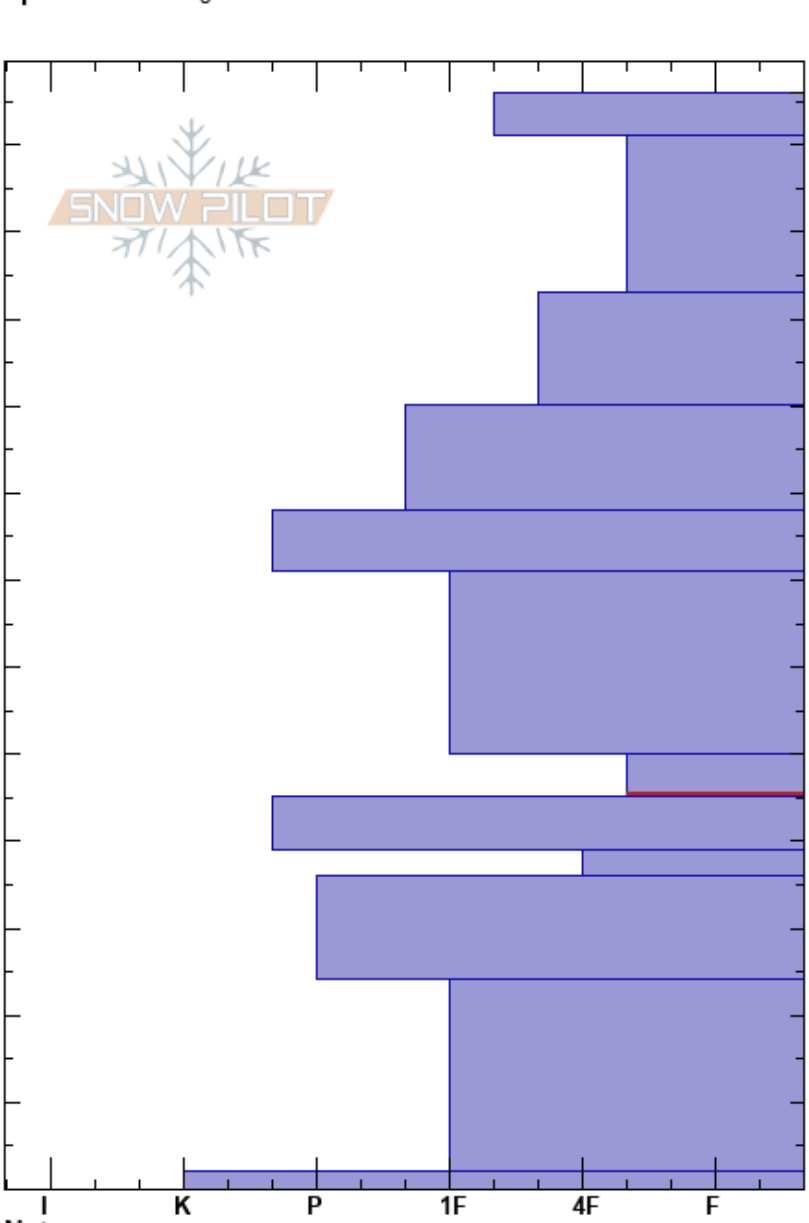

3rd Fork
 Madison Range-N
 MT
Elevation: 10157 ft
Aspect: 330°
Specifics: Pit dug in a Ski Area

Sam Keesler
 12/16/2021 - 2:00pm
Co-ord: 45.27856N, -111.44451W
Slope Angle: 37°
Wind Loading: previous

Stability:
Air Temperature:
Sky Cover: OVC
Precipitation: S-1
Wind: SW Light Breeze

HS: 126
 50-45cm: Problematic layer
 24-2cm: bridged

Crystal Form	Crystal Size	Moisture	ρ kg/m ³	Stability tests & Layer comments
□	0.5			← CT3, Q3 @104cm BRK ← ECTN11 @104cm
⬤ (⬤)	0.5-1			
⊙ ⊙				← CT27, Q3 @79cm BRK
□	1-1.5			
□	1.5-2			← PST70/90 (SF) @46cm Used ECT column
⊙ ⊙	1-2			
⊙ ⊙				
△	2.5-3			24-2cm: bridged
□				