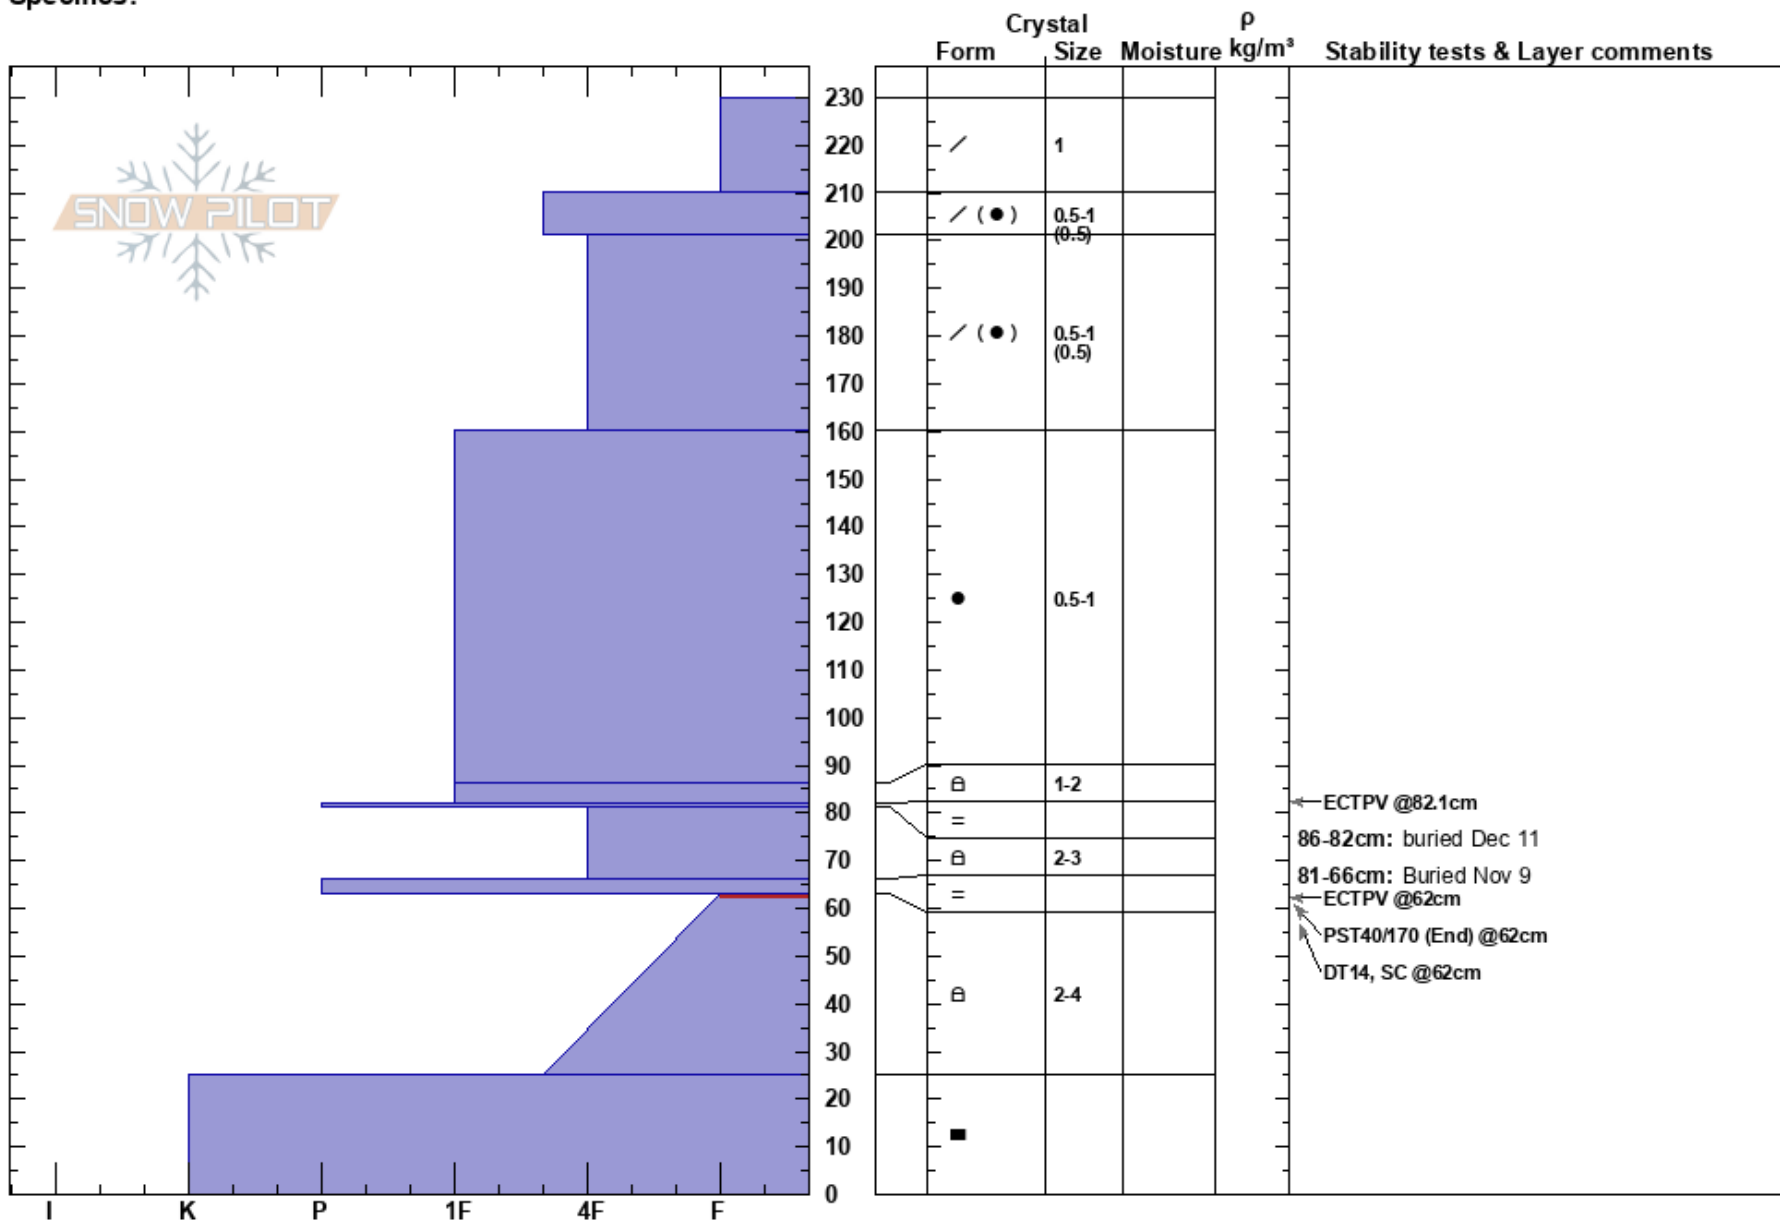

Tamarack Peak
 Central Sierra
 CA
Elevation: 9420 ft
Aspect: 358°
Specifics:

Andy Anderson
 12/17/2021 - 11:30am
Co-ord: 39.31481N, -119.91521W
Slope Angle: 28°
Wind Loading:

Stability: Good
Air Temperature: -3.5°C
Sky Cover: CLR
Precipitation: NO
Wind: Calm

Layer Notes:
 86-82cm: buried Dec 11
 81-66cm: Buried Nov 9
 63-25cm: Problematic layer

Notes: No other signs of instability in the area. Lots of snowmobile and ski tracks on similar slopes. The slab above the weak layers is very strong.