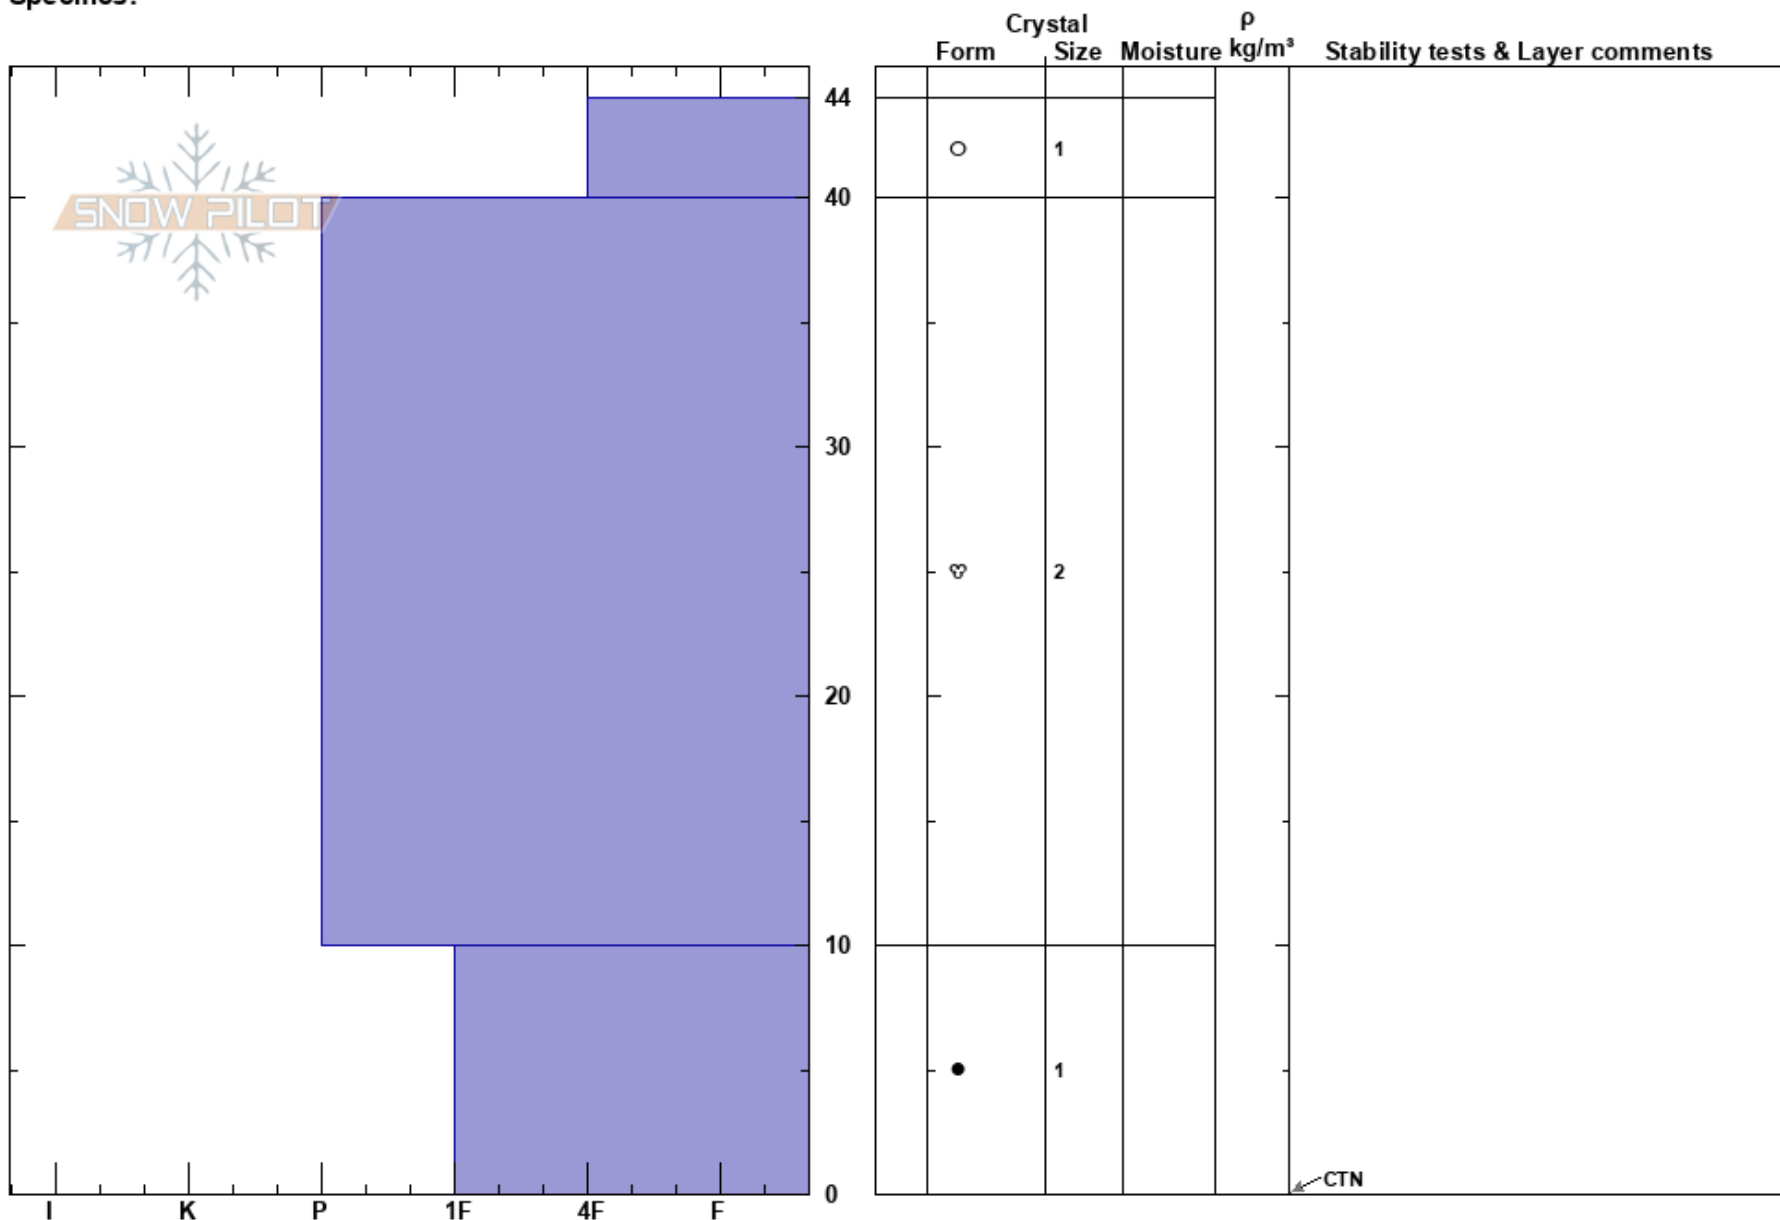

Silver Peak  
 Central Sierra  
 CA  
 Elevation: 8000 ft  
 Aspect: 2°  
 Specifics:

Brandon Schwartz  
 11/13/2017 - 1:15pm  
 Co-ord: 39.22329N, -120.24369W  
 Slope Angle: 27°  
 Wind Loading: previous

Stability: Very Good HS:44  
 Air Temperature: 0°C PF: 2  
 Sky Cover: OVC  
 Precipitation: RS  
 Wind: SW Moderate  
 Layer Notes:

Notes: Pit dug at treeline in between avalanche start zones. Snowpack previously rained on.