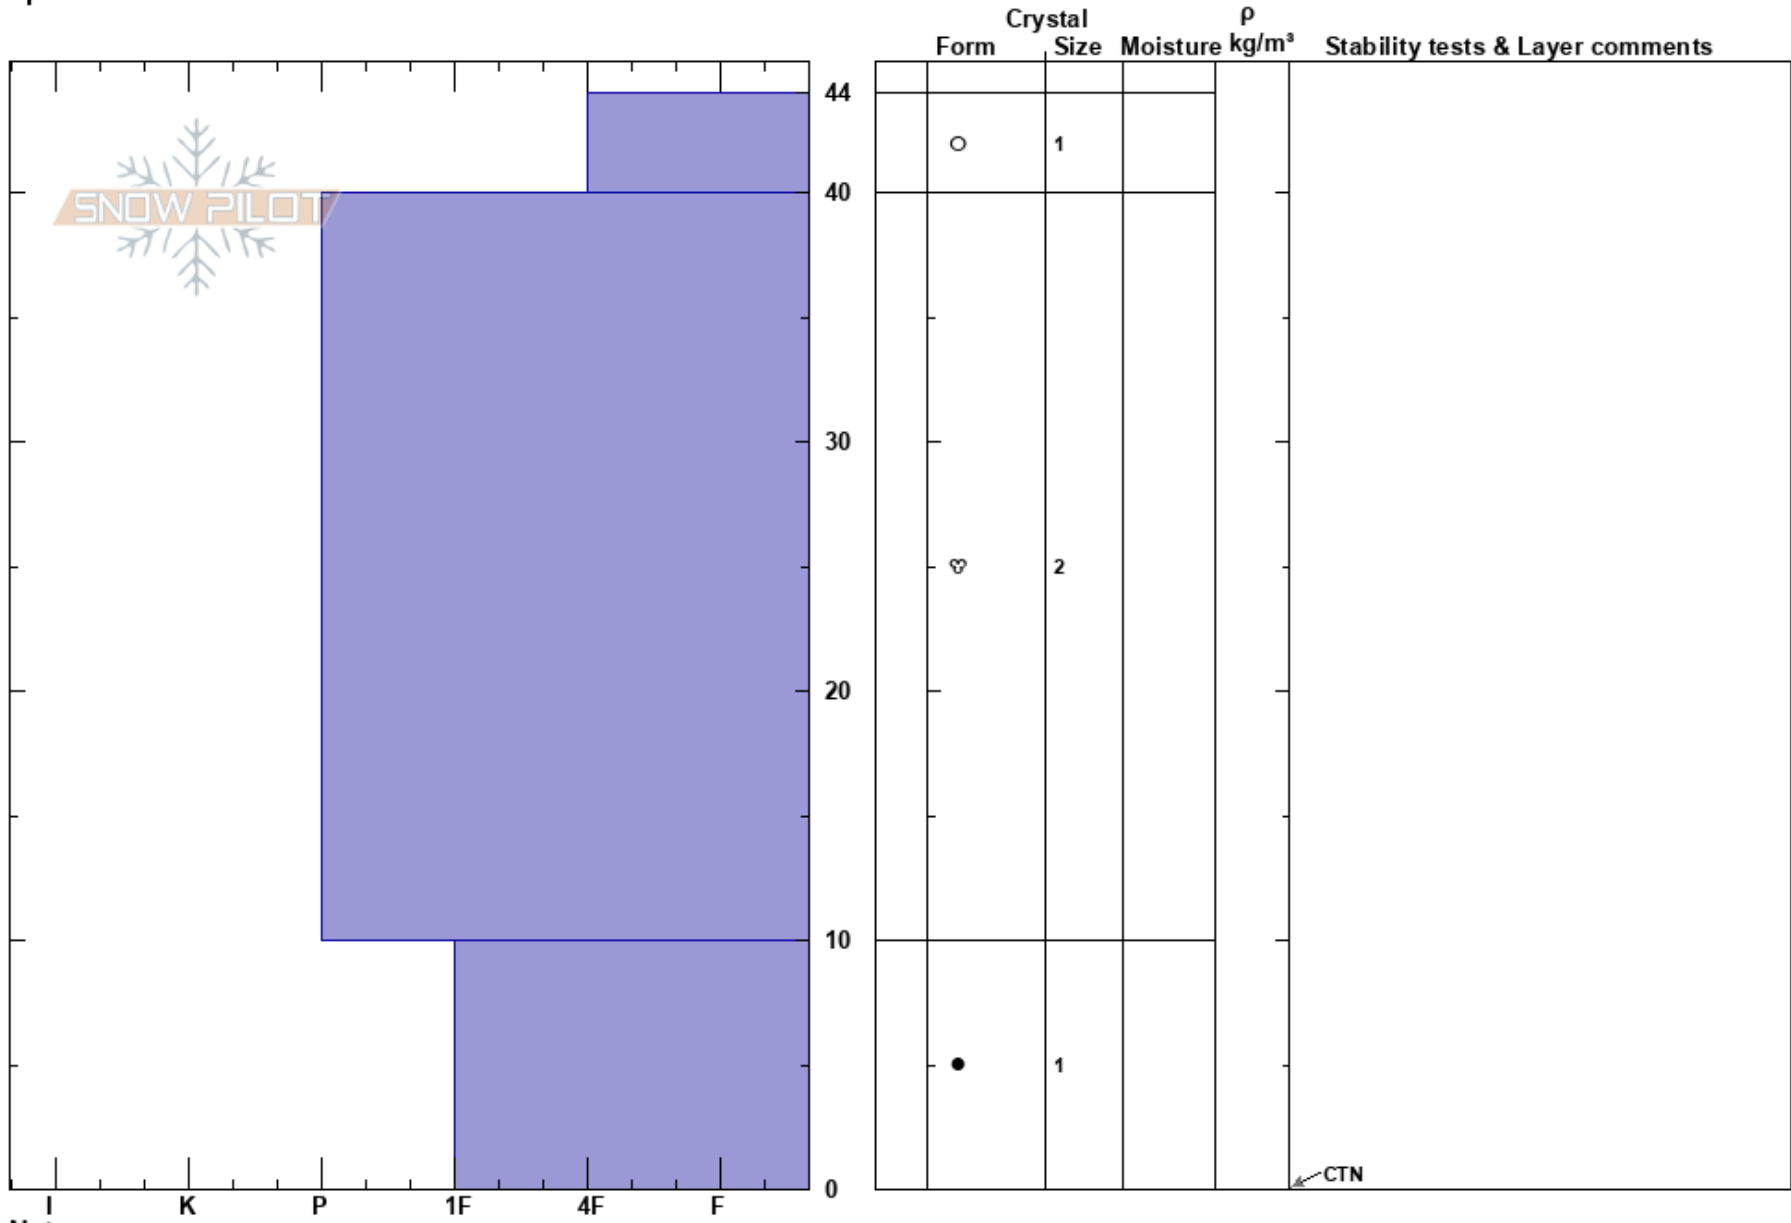

Silver Peak  
 Central Sierra  
 CA  
 Elevation: 8000 ft  
 Aspect: 2°  
 Specifics:

Brandon Schwartz  
 11/13/2017 - 1:15pm  
 Co-ord: 39.22329N, -120.24369W  
 Slope Angle: 27°  
 Wind Loading: previous

Stability: Very Good HS:44  
 Air Temperature: 0°C PF: 2  
 Sky Cover: OVC  
 Precipitation: RS  
 Wind: SW Moderate  
 Layer Notes:

Notes: Pit dug at treeline in between avalanche start zones. Snowpack previously rained on.