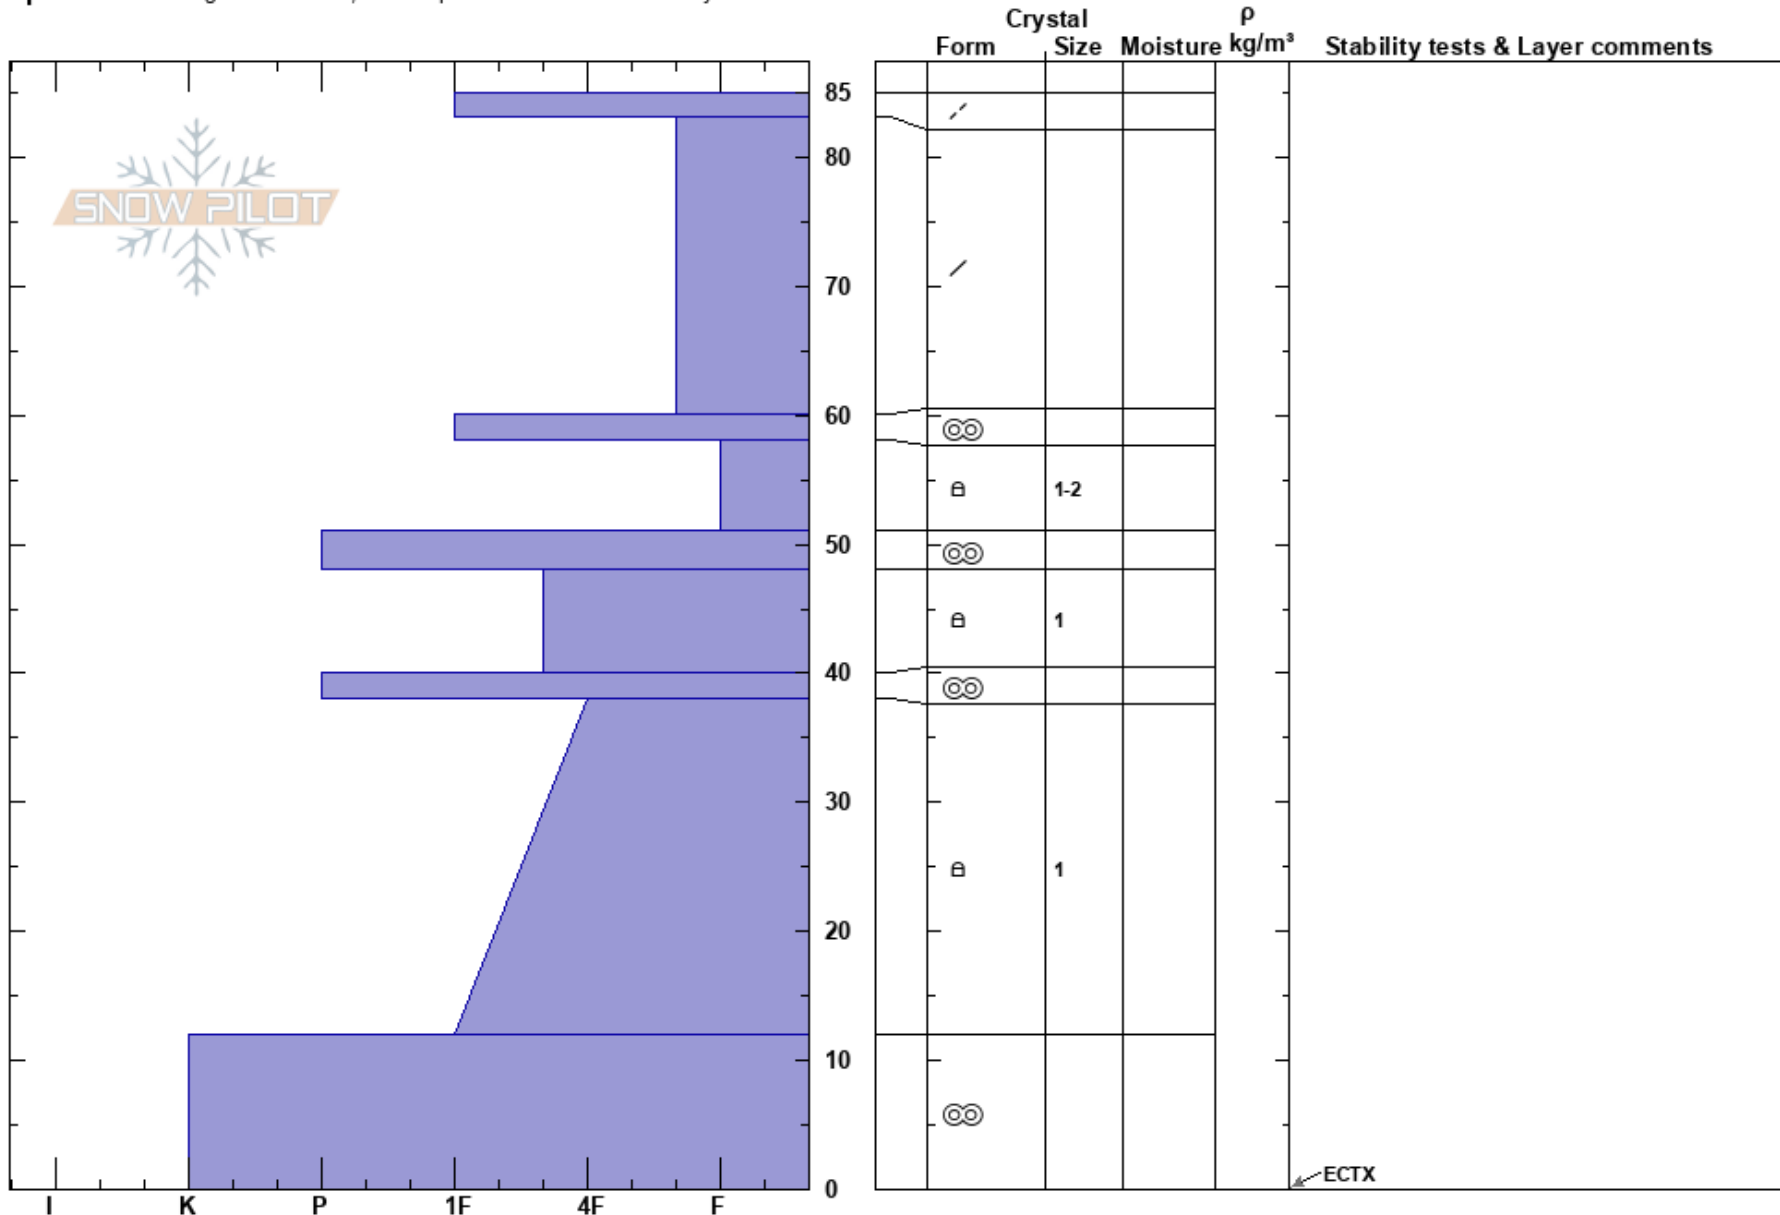

Bailout
 Bridger Range
 MT
 Elevation: 7931 ft
 Aspect: 40°

Dave Zinn
 12/13/2021 - 12:15pm
 Co-ord: 45.80239N, -110.92848W
 Slope Angle: 33°
 Wind Loading: no

Stability: Very Good HS:85 Layer Notes:
 Air Temperature:
 Sky Cover: BKN
 Precipitation: NO
 Wind: SW Calm

Specifics: Pit dug in a Ski Area; Pit is representative of backcountry

Notes:

ECTX