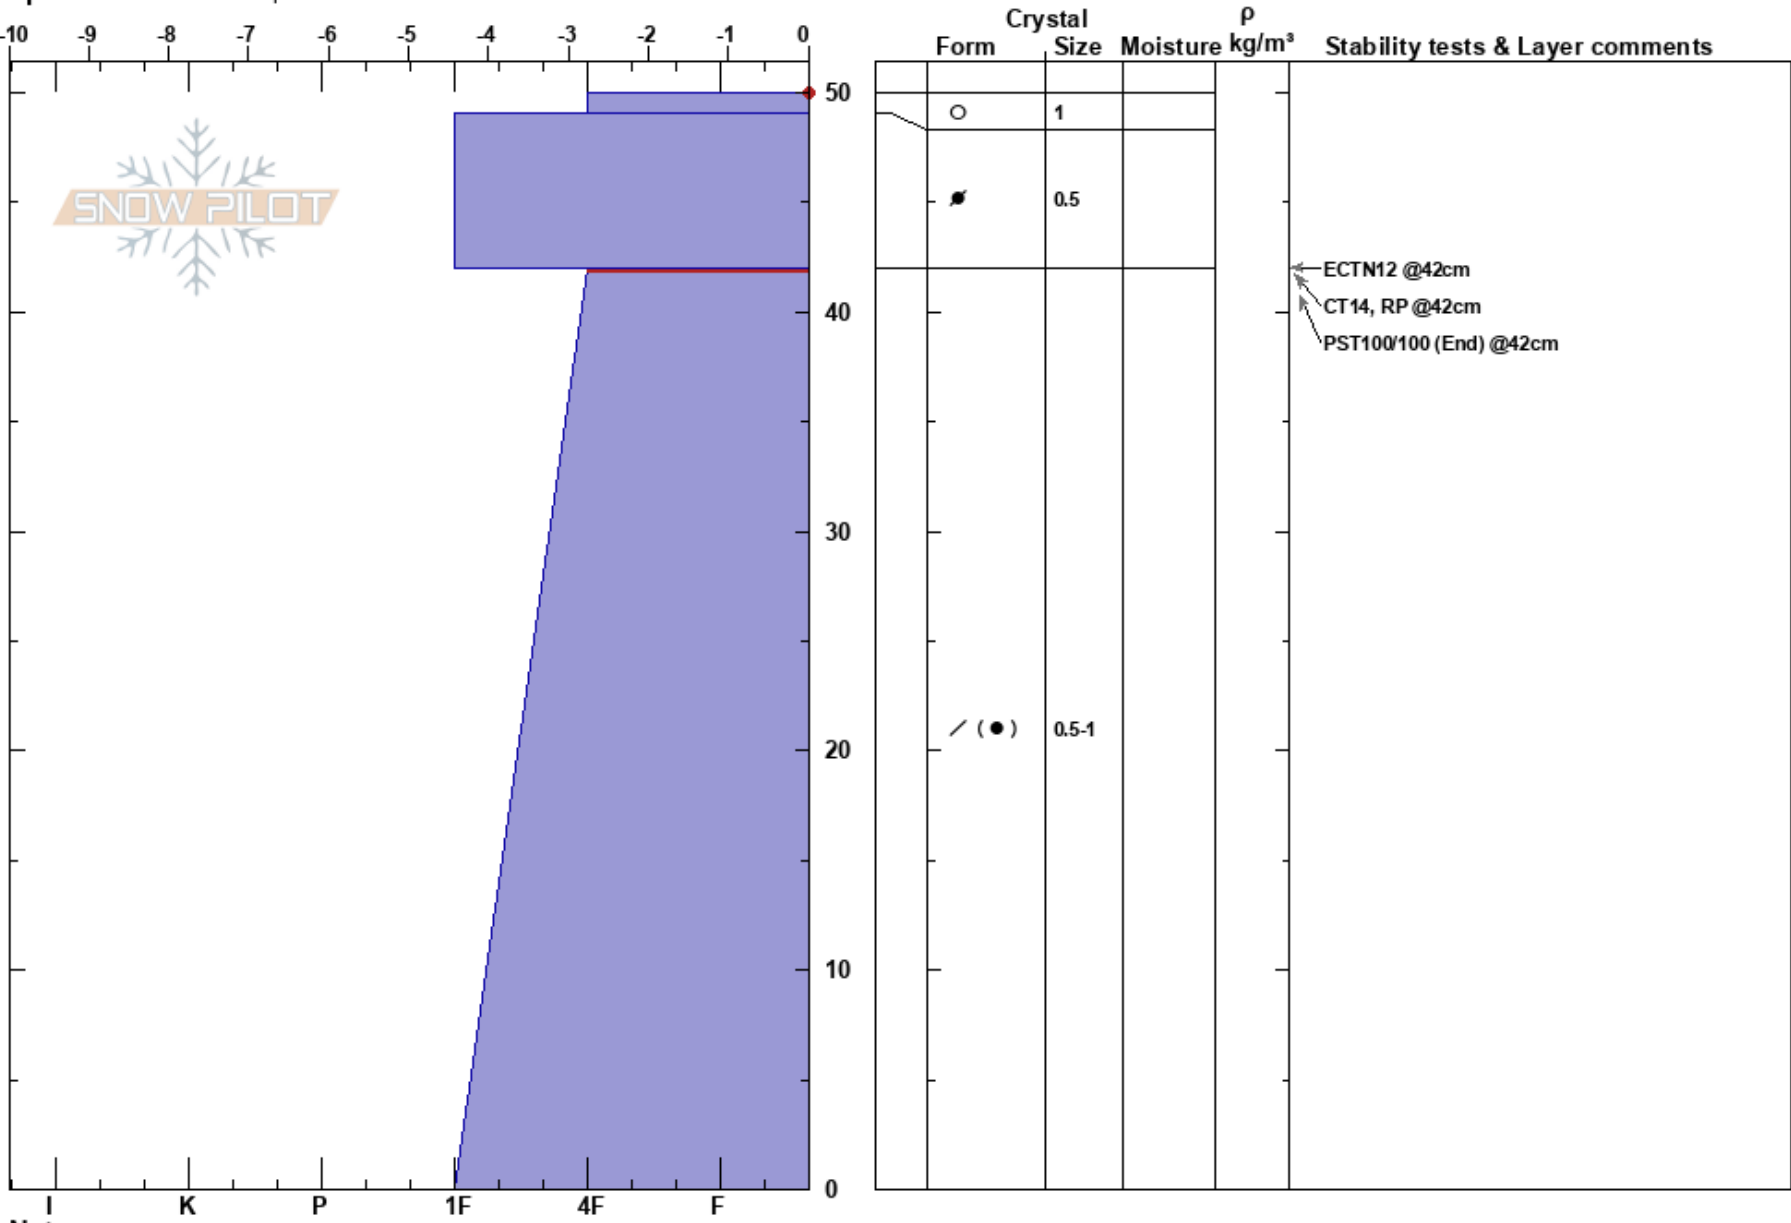

Lincoln Ridge
 Central Sierra
 CA
Elevation: 7660 ft
Aspect: 32°
Specifics: We skied slope

Brandon Schwartz
 11/08/2017 - 11:15am
Co-ord: 39.59155N, -120.49087W
Slope Angle: 26°
Wind Loading: previous

Stability: Good **HS:** 50 **Layer Notes:**
Air Temperature: 1°C **PS:** 10 42-0cm: Problematic layer
Sky Cover: OVC
Precipitation: RV
Wind: SW Strong

Notes: Pit dug in near treeline terrain.