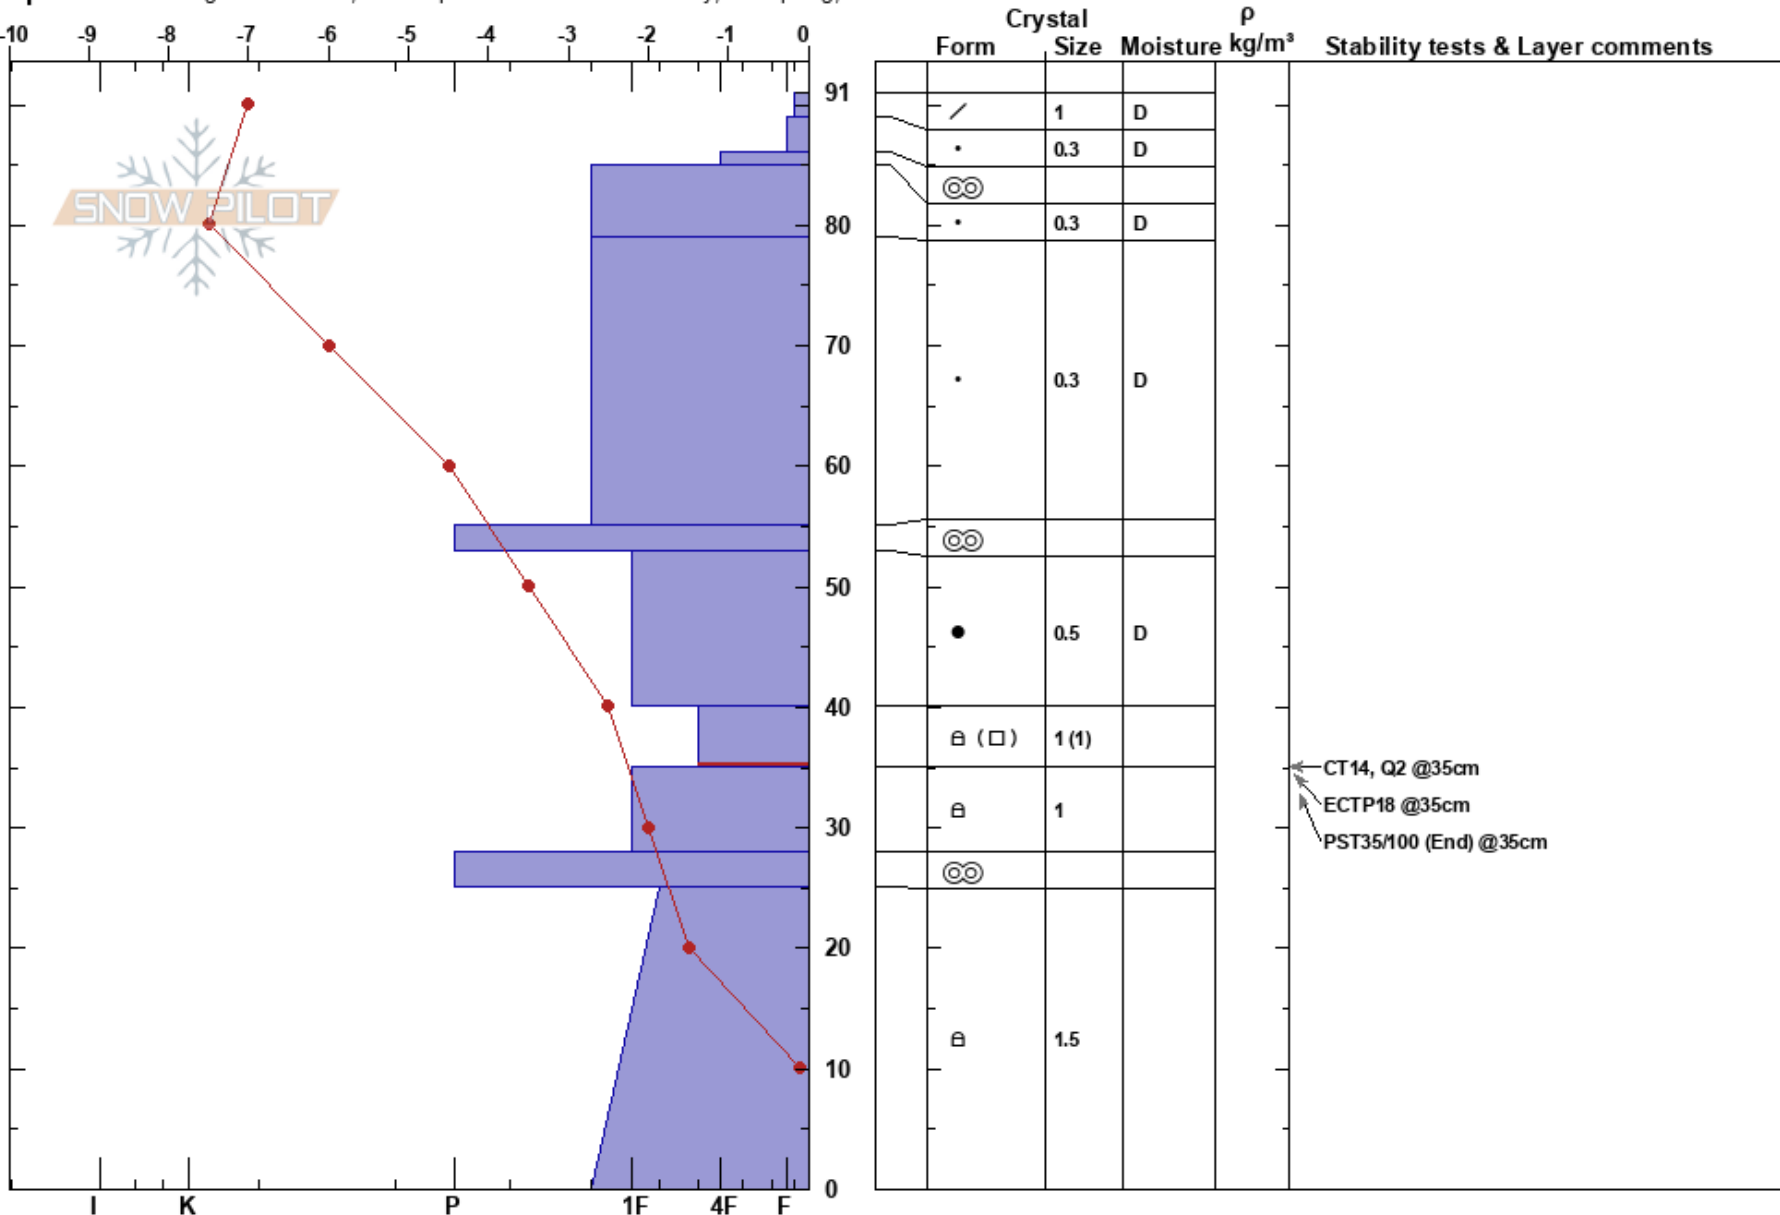

YC Heaven's Gate  
 Madison Range-N  
 MT  
 Elevation: 2893 m  
 Aspect: 35°

Doug McCabe  
 12/06/2021 - 3:00pm  
 Co-ord: 45.23284N, -111.44769W  
 Slope Angle: 26°  
 Wind Loading: previous

Stability: **HS:91**  
 Air Temperature: -5°C  
 Sky Cover: OVC  
 Precipitation: S-1  
 Wind: S Light Breeze

HS:91  
 PF: 45 40-35cm: Problematic layer

Specifics: Pit dug in a Ski Area; Pit is representative of backcountry; Collapsing, localized

Notes: Pit dug by Doug, Ray, Barbo, Ellie, Mac, and Matty. Preseason. No ski tracks or prior mitigation. Other pits in the vicinity showed similar test results with little variability.