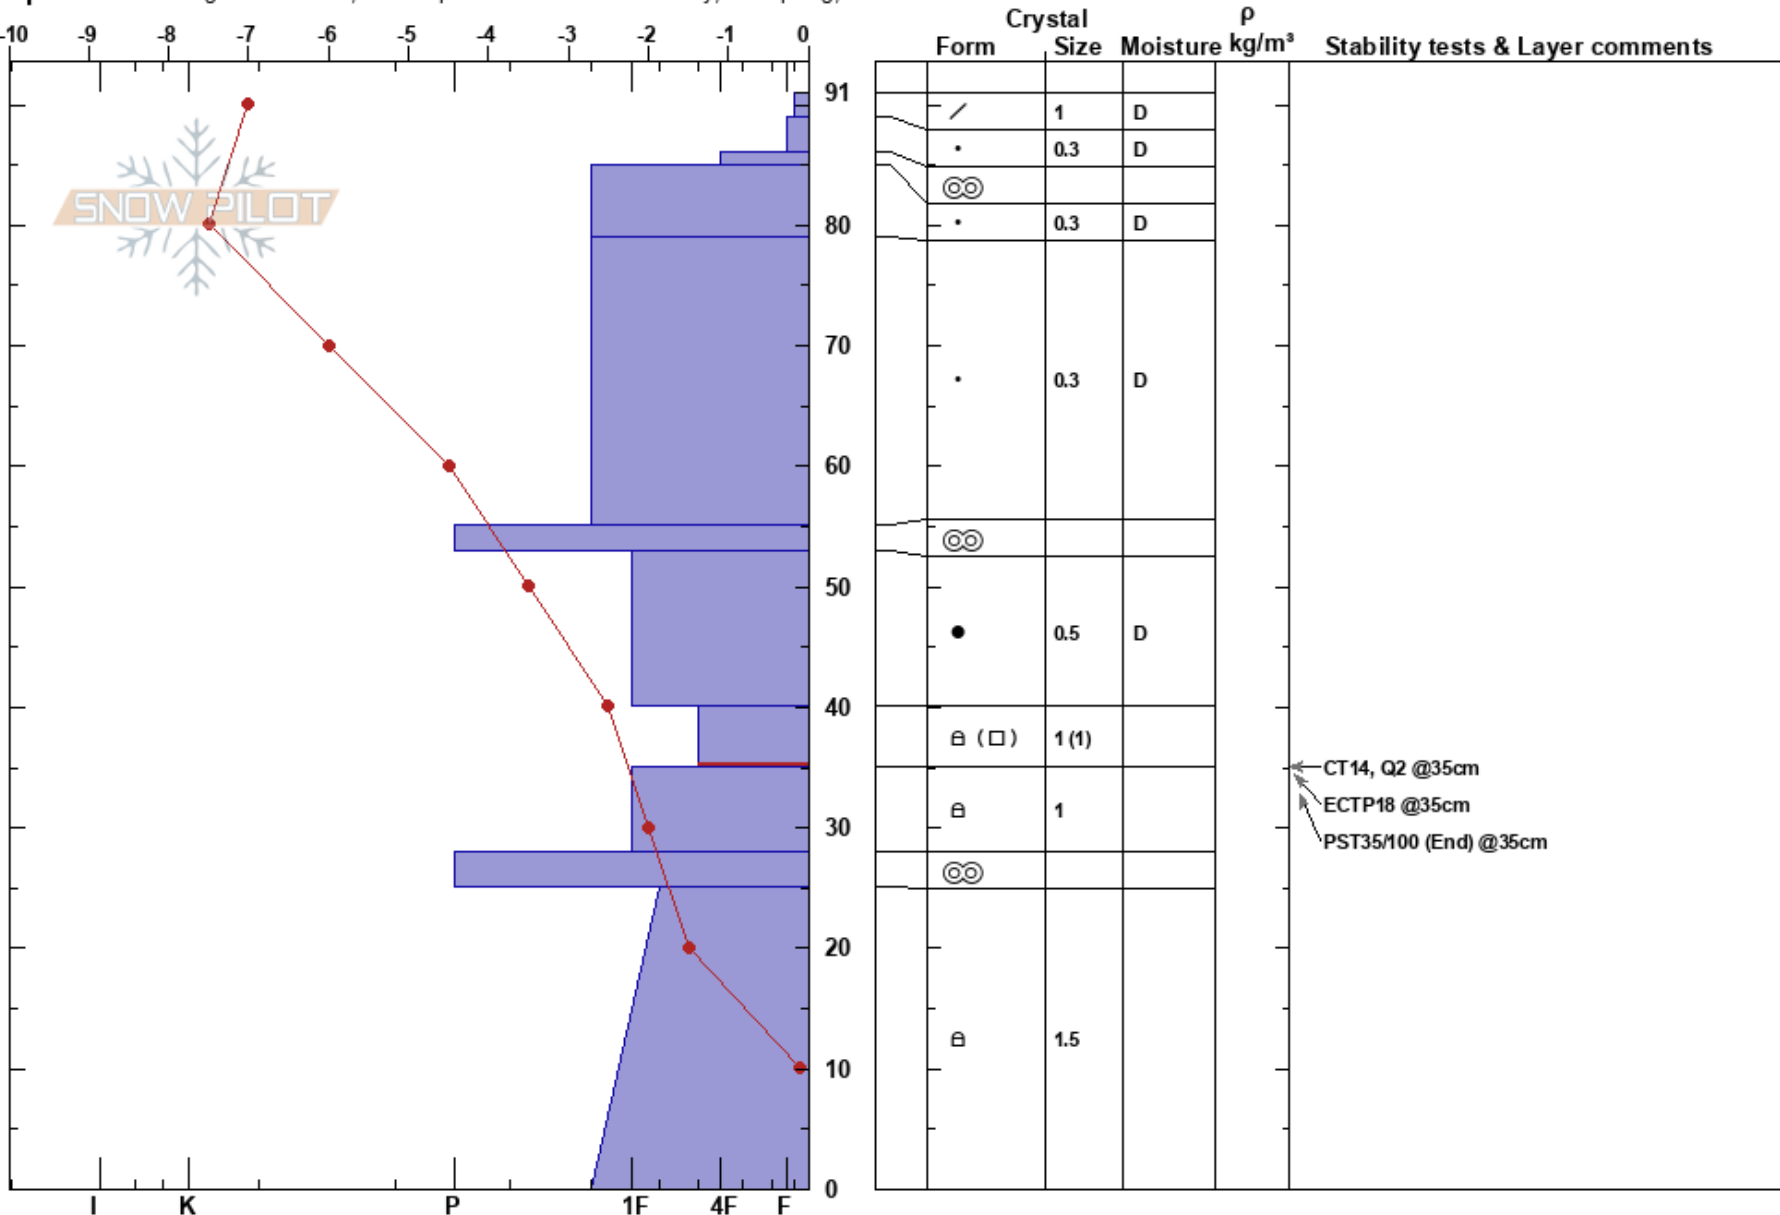

YC Heaven's Gate
 Madison Range-N
 MT
 Elevation: 2893 m
 Aspect: 35°

Doug McCabe
 12/06/2021 - 3:00pm
 Co-ord: 45.23284N, -111.44769W
 Slope Angle: 26°
 Wind Loading: previous

Stability: **HS:91**
 Air Temperature: -5°C PF: 45 40-35cm: Problematic layer
 Sky Cover: OVC
 Precipitation: S-1
 Wind: S Light Breeze

Specifics: Pit dug in a Ski Area; Pit is representative of backcountry; Collapsing, localized

Notes: Pit dug by Doug, Ray, Barbo, Ellie, Mac, and Matty. Preseason. No ski tracks or prior mitigation. Other pits in the vicinity showed similar test results with little variability.