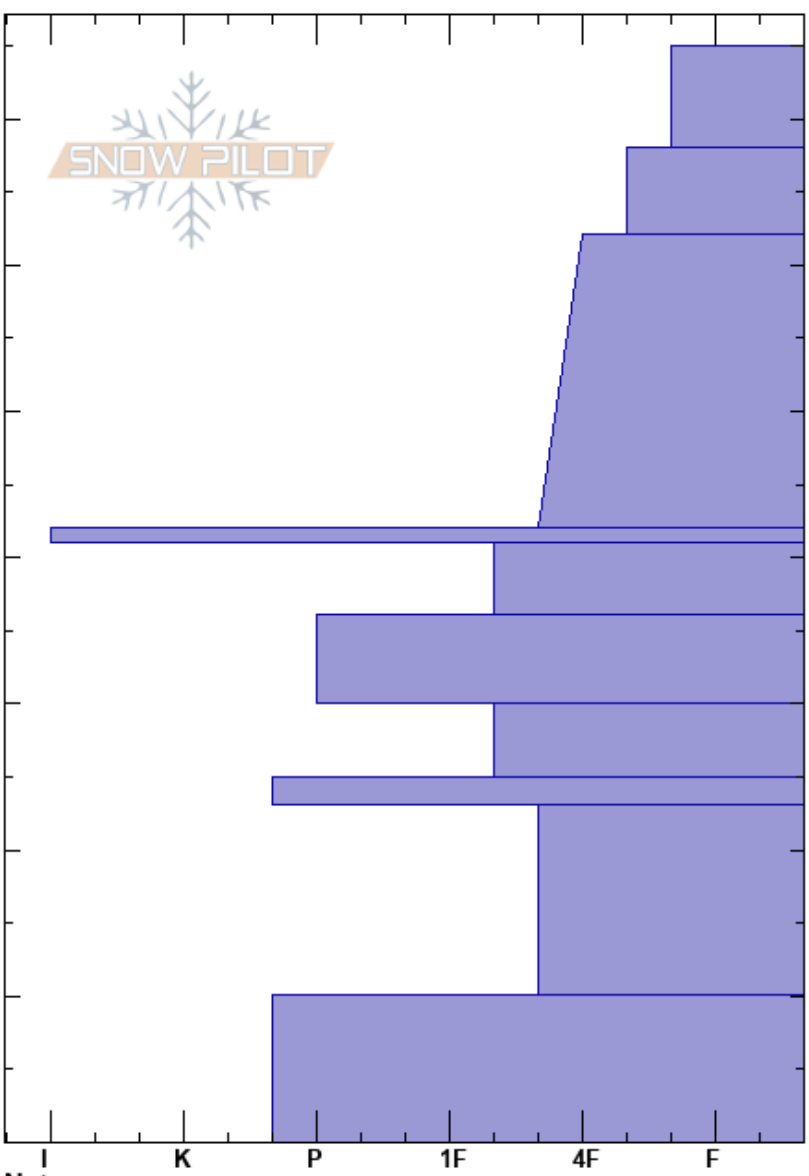

Blackmore NE Shoulder  
 Gallatin Range-N  
 MT  
 Elevation: 9548 ft  
 Aspect: 130°  
 Specifics:

Alex Marienthal  
 12/11/2021 - 12:50pm  
 Co-ord: 45.44704N, -110.99967W  
 Slope Angle: 25°  
 Wind Loading:

Stability:  
 Air Temperature:  
 Sky Cover: BKN  
 Precipitation: NO  
 Wind: SW Strong

HS: 75  
 Layer Notes:  
 41-36cm: Problematic layer

Height (cm)	Crystal		Moisture	$\rho$ kg/m <sup>3</sup>	Stability tests & Layer comments
	Form	Size			
75					
70	—				
65	/ (□)	(0.5)			
60					
55	/ (■)	1			
50					
45	■				
40	⊖	2			
35	⊙ (●)				
30	⊖	2-3			
25	⊙				← CT17, Q2 @25cm
20	⊖	2-3			
15					
10	⊙				
0					← ECTX