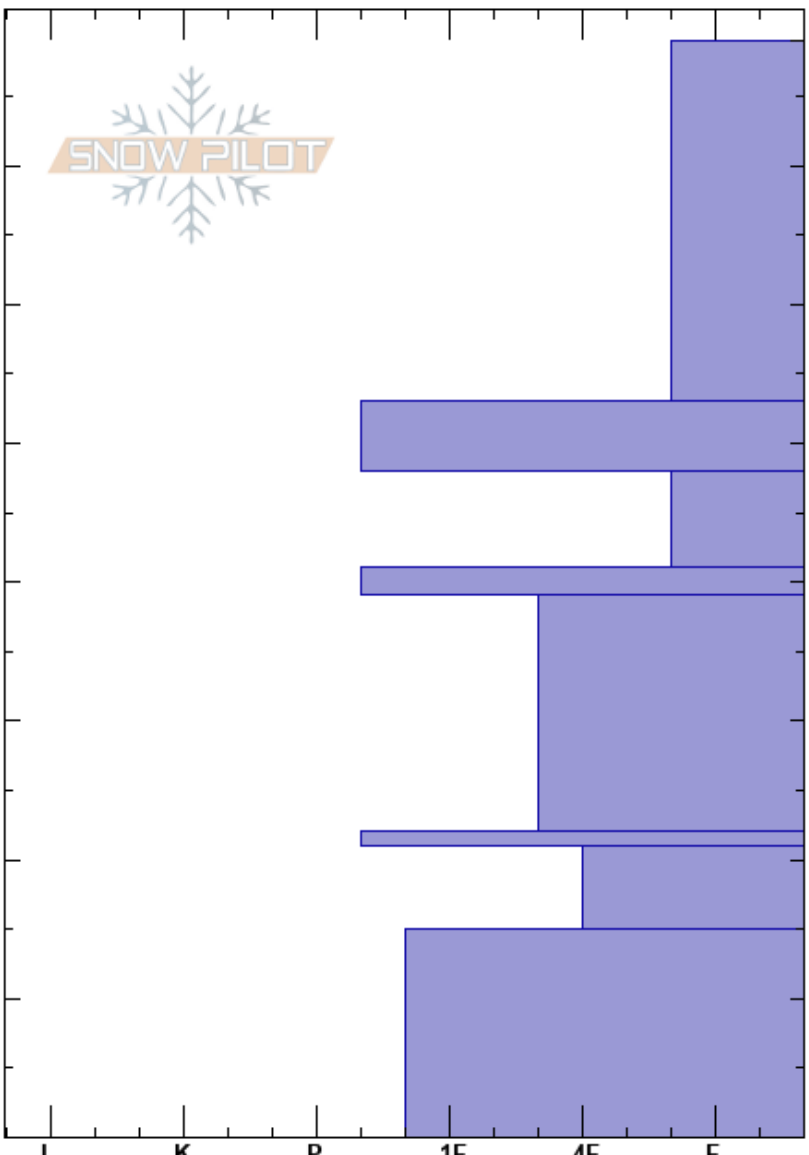

Refridgerator Chutes
 Bridger Range
 MT
Elevation: 8050 ft
Aspect: 26°
Specifics:

Dave Zinn
 12/08/2021 - 11:30am
Co-ord: 45.82915N, -110.93128W
Slope Angle: 31°
Wind Loading: previous

Stability: Good **HS:** 79 **Layer Notes:**
Air Temperature:
Sky Cover: OVC
Precipitation: NO
Wind: Calm

Crystal Form	Crystal Size	Moisture	ρ kg/m ³	Stability tests & Layer comments
+r				
⊗⊗				← ECTN13 @53cm
□	1			
⊗⊗				
⊖	1			
⊗⊗				
□	2			
⊗⊗				

Notes: