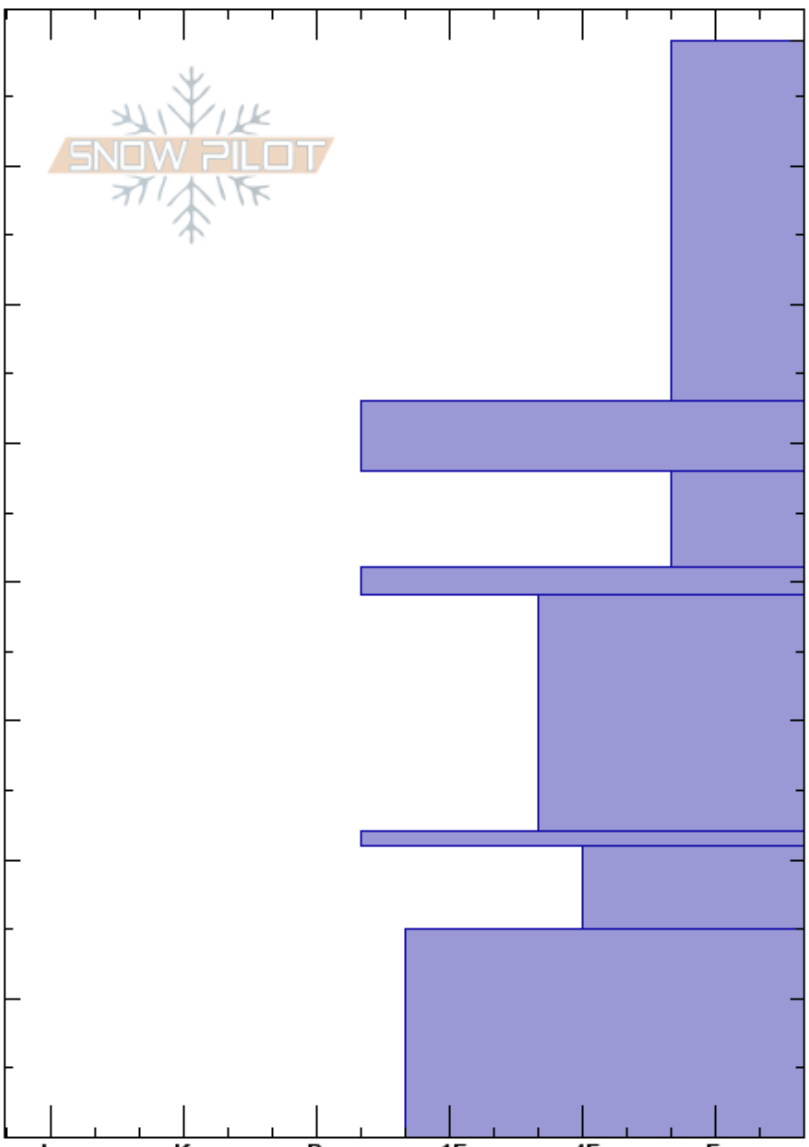

Refridgerator Chutes
 Bridger Range
 MT
Elevation: 8050 ft
Aspect: 26°
Specifics:

Dave Zinn
 12/08/2021 - 11:30am
Co-ord: 45.82915N, -110.93128W
Slope Angle: 31°
Wind Loading: previous

Stability: Good **HS:** 79 **Layer Notes:**
Air Temperature:
Sky Cover: OVC
Precipitation: NO
Wind: Calm

Crystal Form	Crystal Size	Moisture	ρ kg/m ³	Stability tests & Layer comments
+r				
⊗⊗				← ECTN13 @53cm
□	1			
⊗⊗				
⊖	1			
⊗⊗				
□	2			
⊗⊗				

Notes: