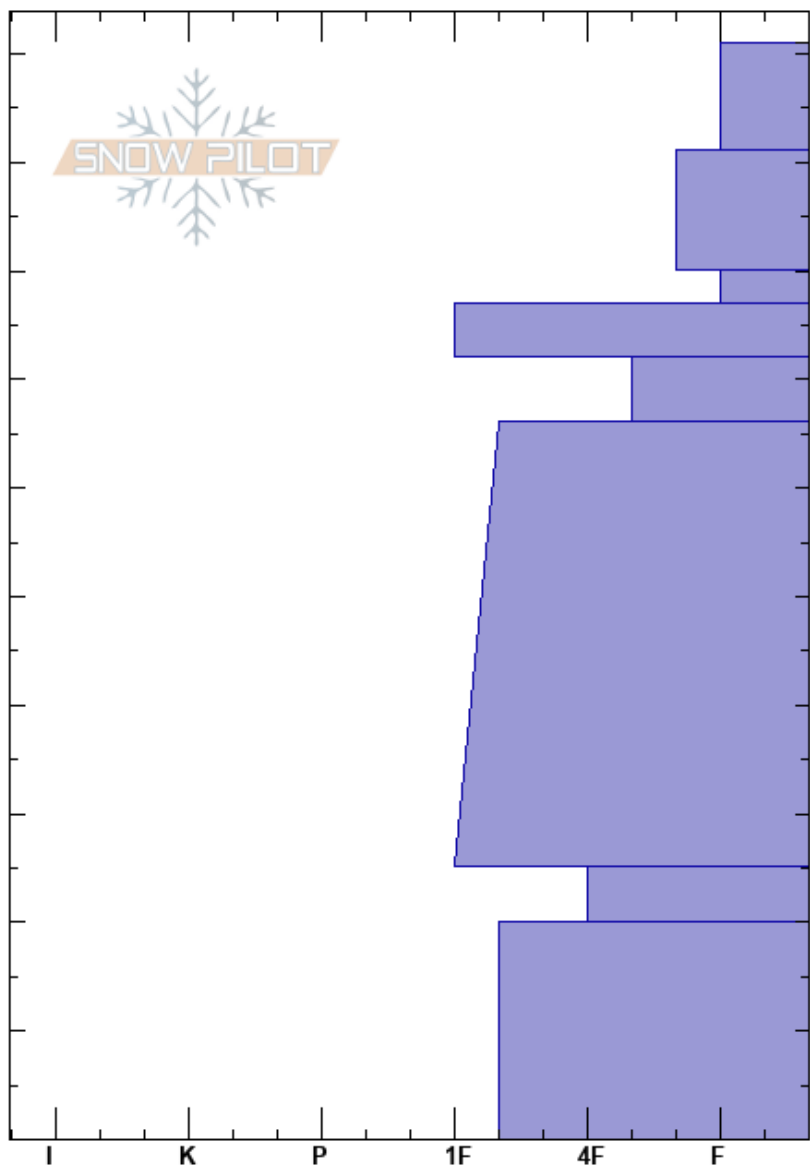

Wade's/Rob's Knob  
 Cooke City  
 MT  
 Elevation: 9670 ft  
 Aspect: 50°  
 Specifics: We skied slope

Alex Marienthal  
 12/07/2021 - 1:40pm  
 Co-ord: 45.06504N, -109.95187W  
 Slope Angle: 27°  
 Wind Loading:

Stability: Fair  
 Air Temperature:  
 Sky Cover: OVC  
 Precipitation: S-1  
 Wind: Light Breeze

HS: 101  
 Layer Notes:  
 25-20cm: Problematic layer

Height (ft)	Crystal		Moisture	$\rho$ kg/m <sup>3</sup>	Stability tests & Layer comments
	Form	Size			
101					
90	+				
80	+				
75	•				
70	□	1			
60					
50					
45	□	1			
40					
30					
25	□	2			← ECTP27 @25cm
20					
10	⊙(□)				
0					