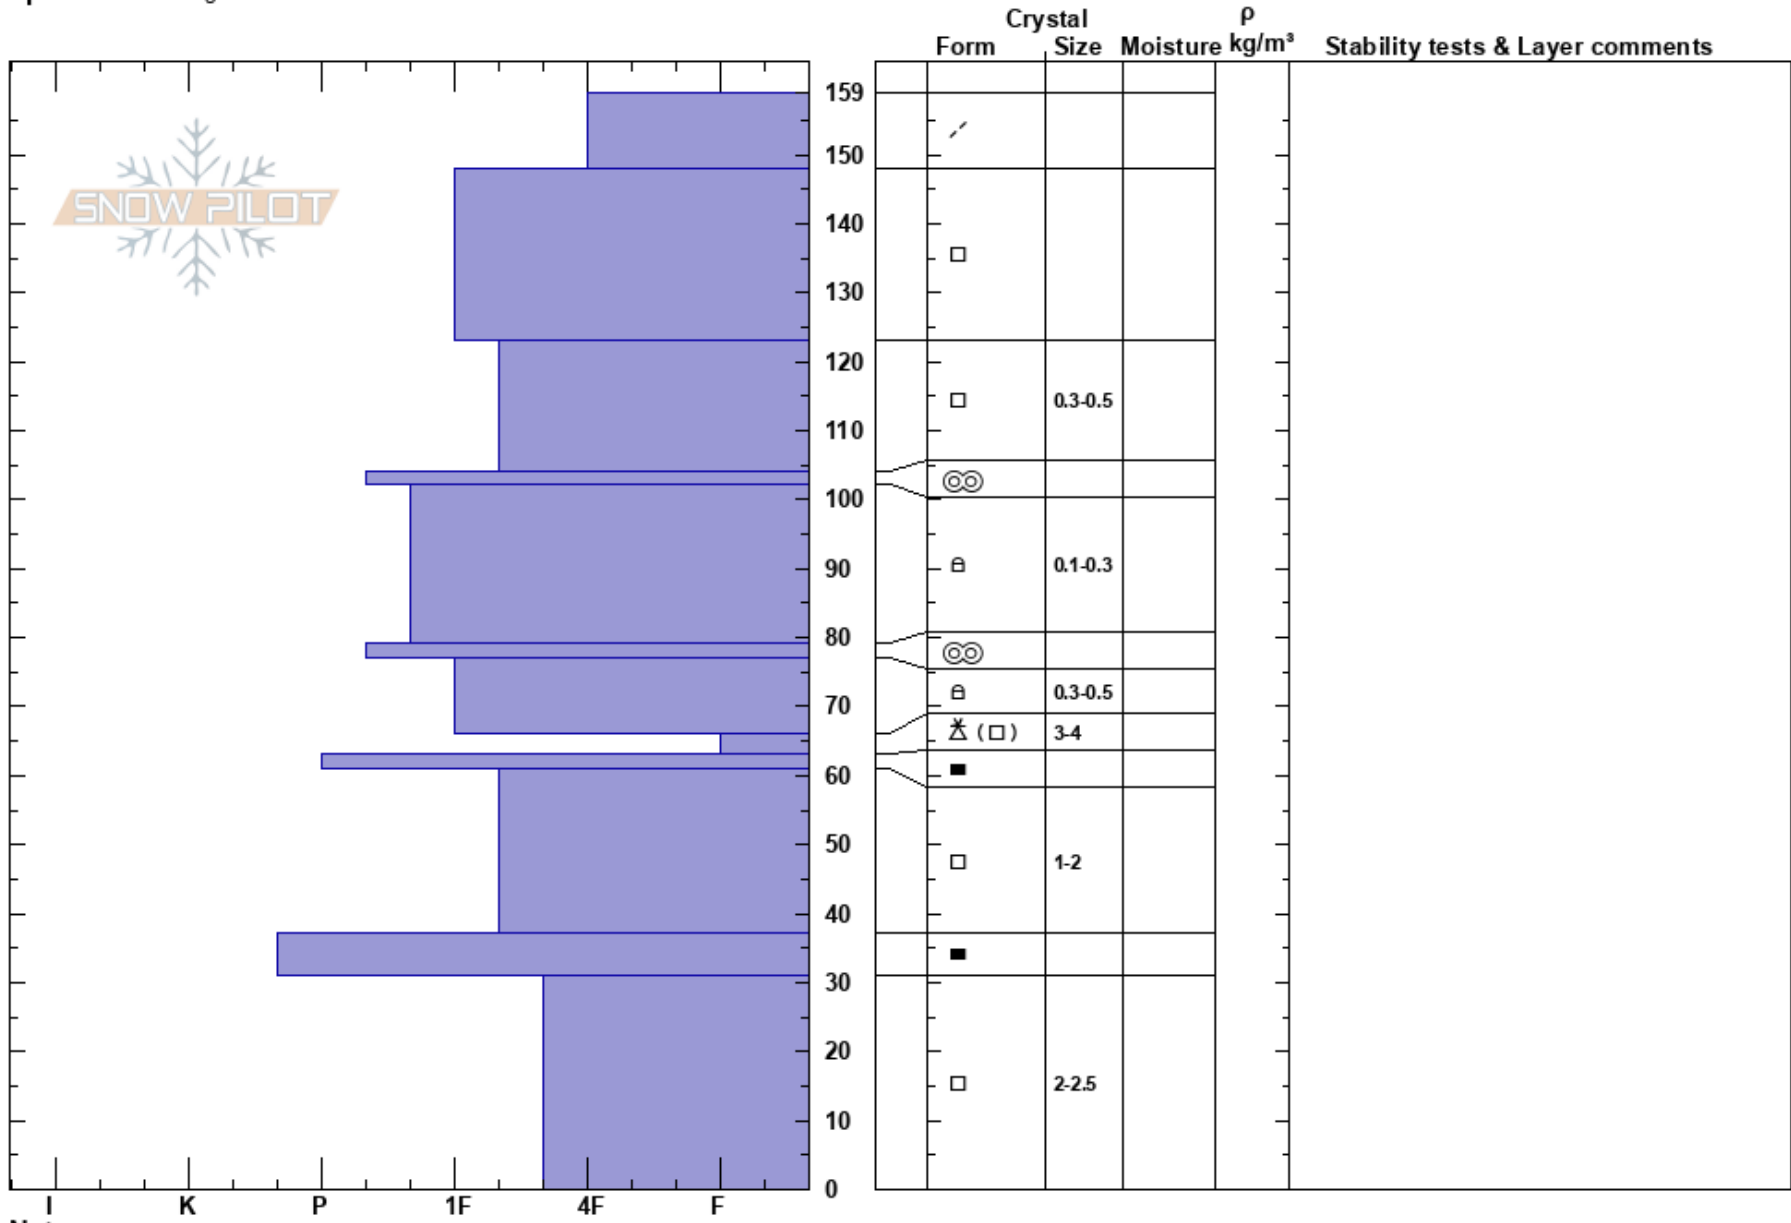

Firehole below buttres
 Madison Range-N
 MT
 Elevation: 9810 ft
 Aspect:
 Specifics: Pit dug in a Ski Area

Sam Keesler
 12/03/2021 - 3:30pm
 Co-ord: 45.27619N, -111.44044W
 Slope Angle:
 Wind Loading:

Stability:
 Air Temperature: 1°C
 Sky Cover: FEW
 Precipitation: NO
 Wind: Calm

HS: 159
 Layer Notes:
 66-63cm: Problematic layer

Notes: no tests done due to time just profile