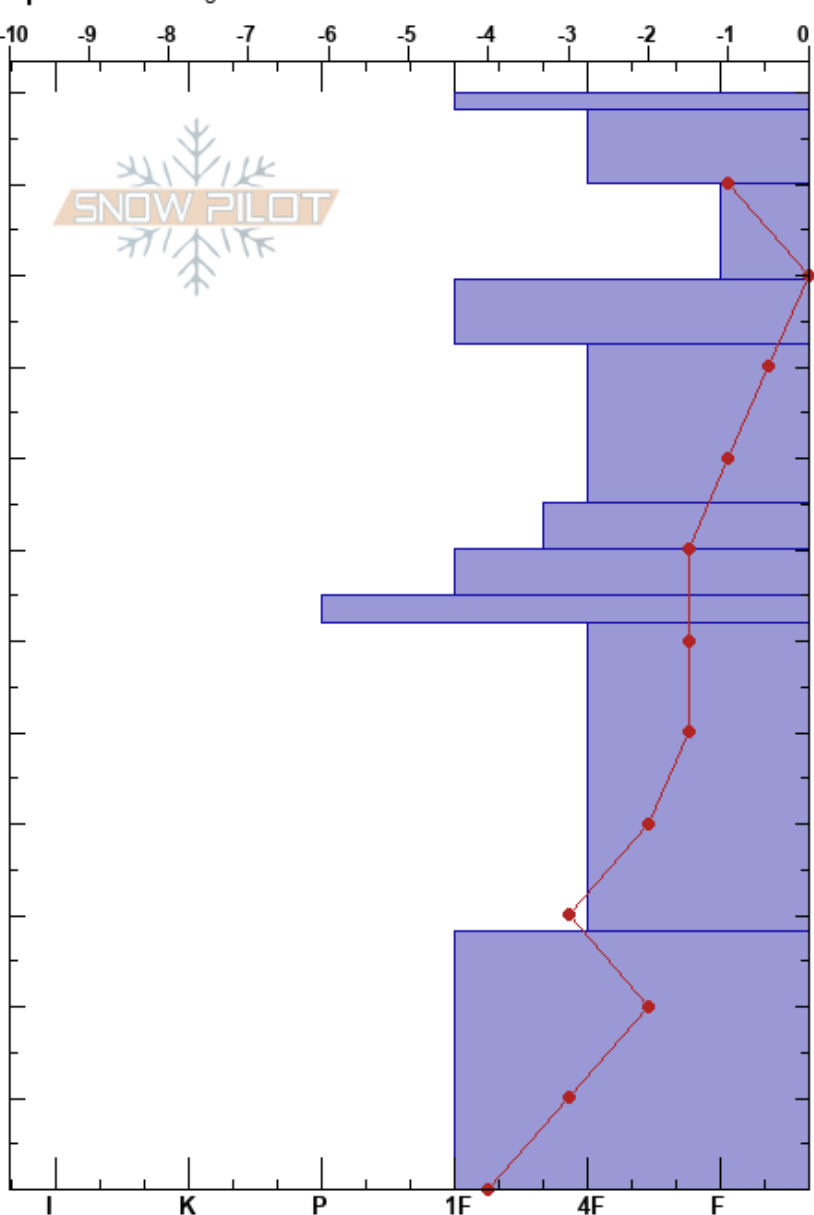

DevilsCastle Low Bench Liz Rocco
 Wasatch Range 04/09/2019 - 9:00am
 UT
 Elevation: 9800 ft
 Aspect: 55°
 Specifics: Pit dug in a Ski Area

Stability:
 Air Temperature: 4°C
 Sky Cover: OVC
 Precipitation: NO
 Wind: SE Light Breeze

HS: 120
 PF: 26
 PS: 5

Layer Notes:

Height (cm)	Crystal		Moisture	ρ kg/m ³	Stability tests & Layer comments
	Form	Size			
120	⊙⊙	2			
115	⊙⊙	2			
110	/ (•)	1			← CT25, Q3 @105cm
105					← ECTN20 @105cm
100	○	3			
95	•	1			
90					
85	•	1			
80					
75	○	2			
70	•	1			
65	○	2			
60					
55	•	0.5			
50					
45					
40					
35					
30					
25					
20	•	0.3			
15					
10					
5					
0					