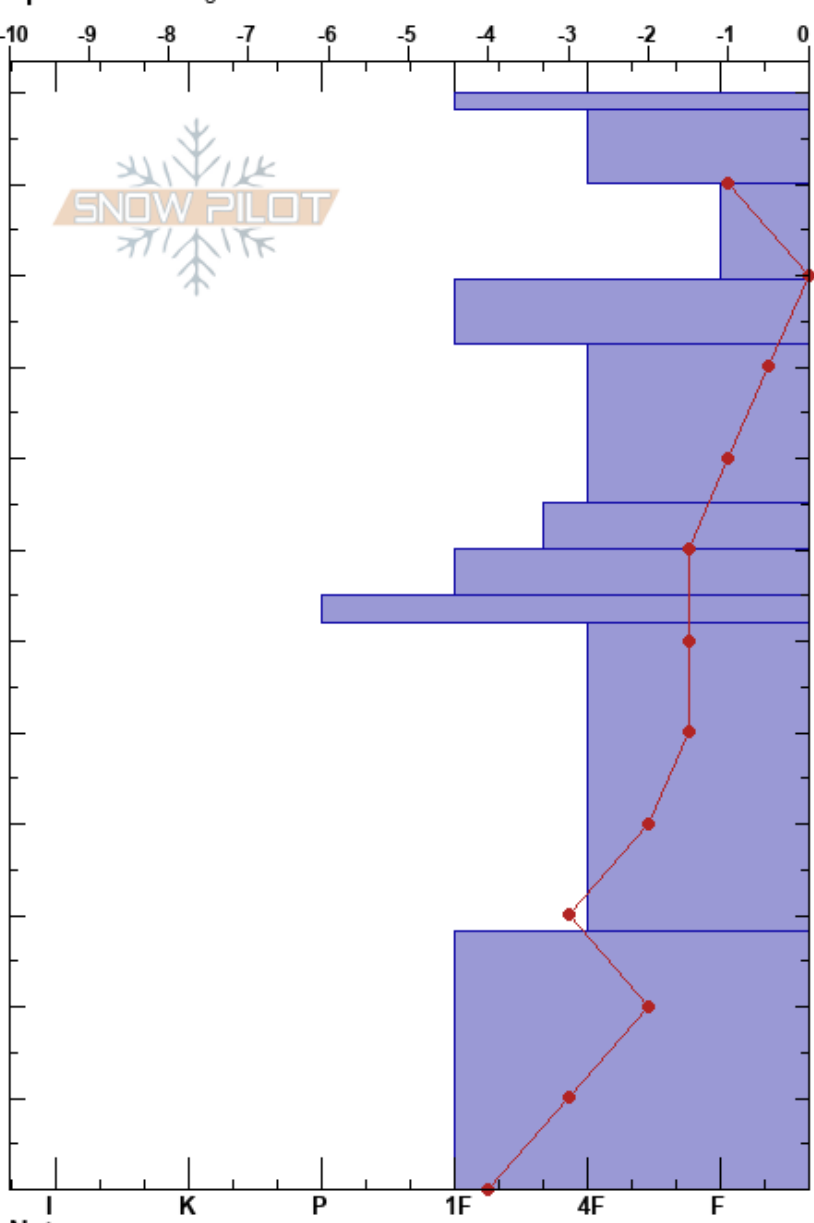

DevilsCastle Low Bench Liz Rocco
 Wasatch Range 04/09/2019 - 9:00am
 UT
 Elevation: 9800 ft
 Aspect: 55°
 Specifics: Pit dug in a Ski Area

Stability:
 Air Temperature: 4°C
 Sky Cover: OVC
 Precipitation: NO
 Wind: SE Light Breeze

HS: 120
 PF: 26
 PS: 5

Layer Notes:

Height (cm)	Crystal		Moisture	ρ kg/m ³	Stability tests & Layer comments
	Form	Size			
120	⊙	2			
115	⊙	2			
110	/ (•)	1			CT25, Q3 @105cm ECTN20 @105cm
105	○	3			
100	•	1			
95					
90					
85					
80	•	1			
75	○	2			
70	•	1			
65	○	2			
60					
55					
50	•	0.5			
45					
40					
35					
30					
25					
20	•	0.3			
15					
10					
5					
0					