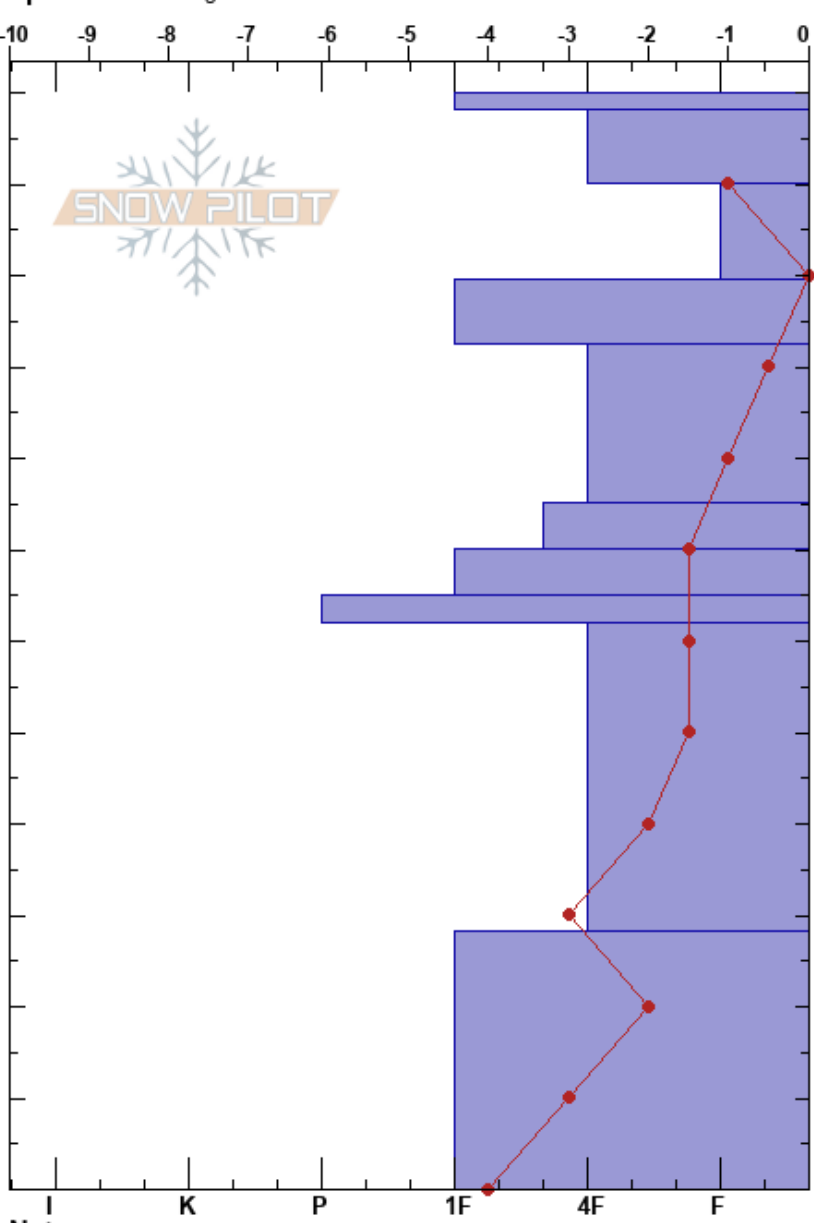

DevilsCastle Low Bench Liz Rocco
 Wasatch Range 04/09/2019 - 9:00am
 UT
 Elevation: 9800 ft
 Aspect: 55°
 Specifics: Pit dug in a Ski Area

Stability:
 Air Temperature: 4°C
 Sky Cover: OVC
 Precipitation: NO
 Wind: SE Light Breeze

HS: 120
 PF: 26
 PS: 5

Layer Notes:

Height (cm)	Crystal		Moisture	ρ kg/m ³	Stability tests & Layer comments
	Form	Size			
120	⊙	2			
115	⊙	2			
110	/ (•)	1			CT25, Q3 @105cm ECTN20 @105cm
105	○	3			
100	•	1			
95	•	1			
90	•	1			
85	○	2			
80	•	1			
75	○	2			
70	•	1			
65	○	2			
60	•	1			
55	•	1			
50	•	0.5			
45	•	0.5			
40	•	0.5			
35	•	0.5			
30	•	0.5			
25	•	0.3			
20	•	0.3			
15	•	0.3			
10	•	0.3			
5	•	0.3			
0					