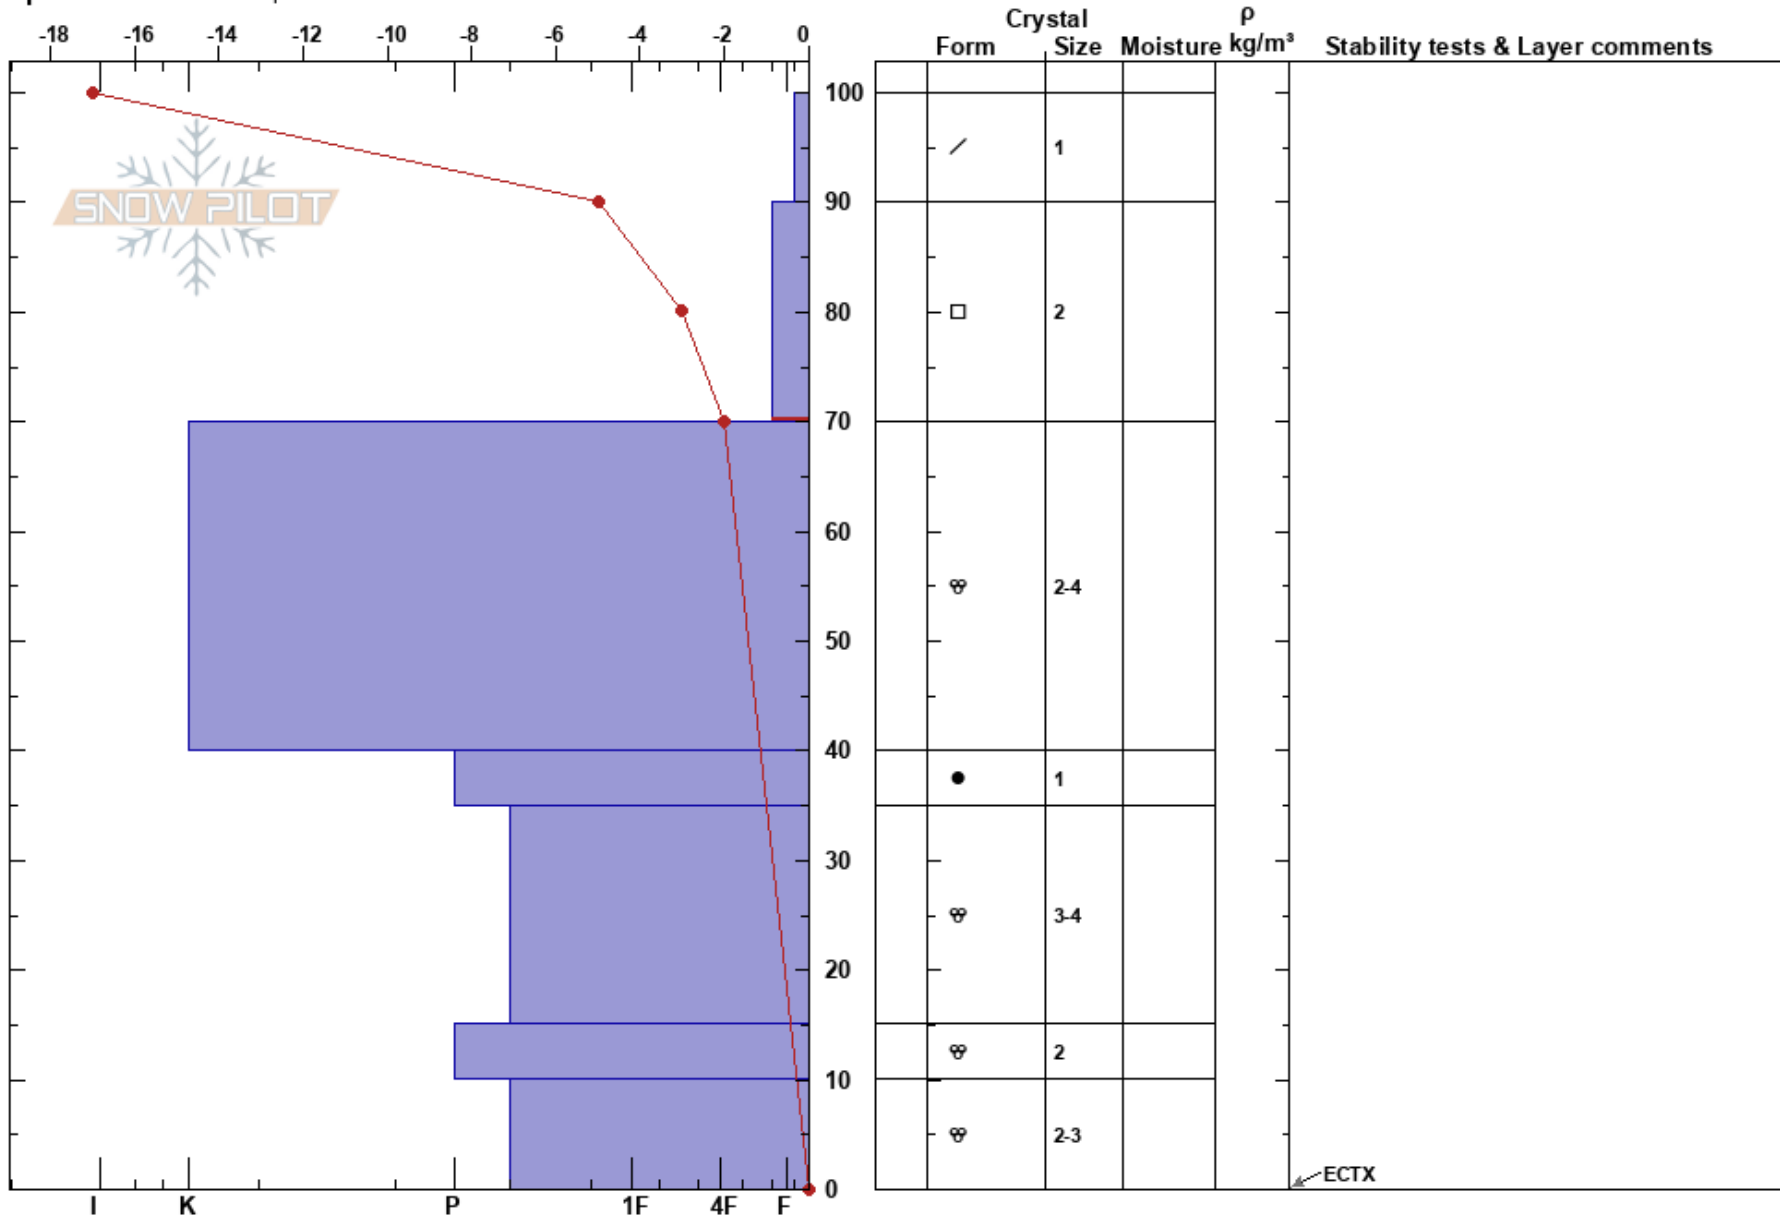

Lower Raggedtop  
Chugach Range  
AK

Tully Ward-Hamer  
11/17/2021 - 2:00pm  
Co-ord: 61.02141N, -149.10576W  
Slope Angle: 24°  
Wind Loading: yes

Stability: Good  
Air Temperature: -19°C  
Sky Cover: FEW  
Precipitation: NO  
Wind: N Moderate

HS: 100  
PF: 25  
PS: 15  
90-70cm: Problematic layer

Elevation: 2400 ft  
Aspect: 45°  
Specifics: We skied slope

Notes: Shovel Tilt moderate, clean fracture on interface at 90cm.