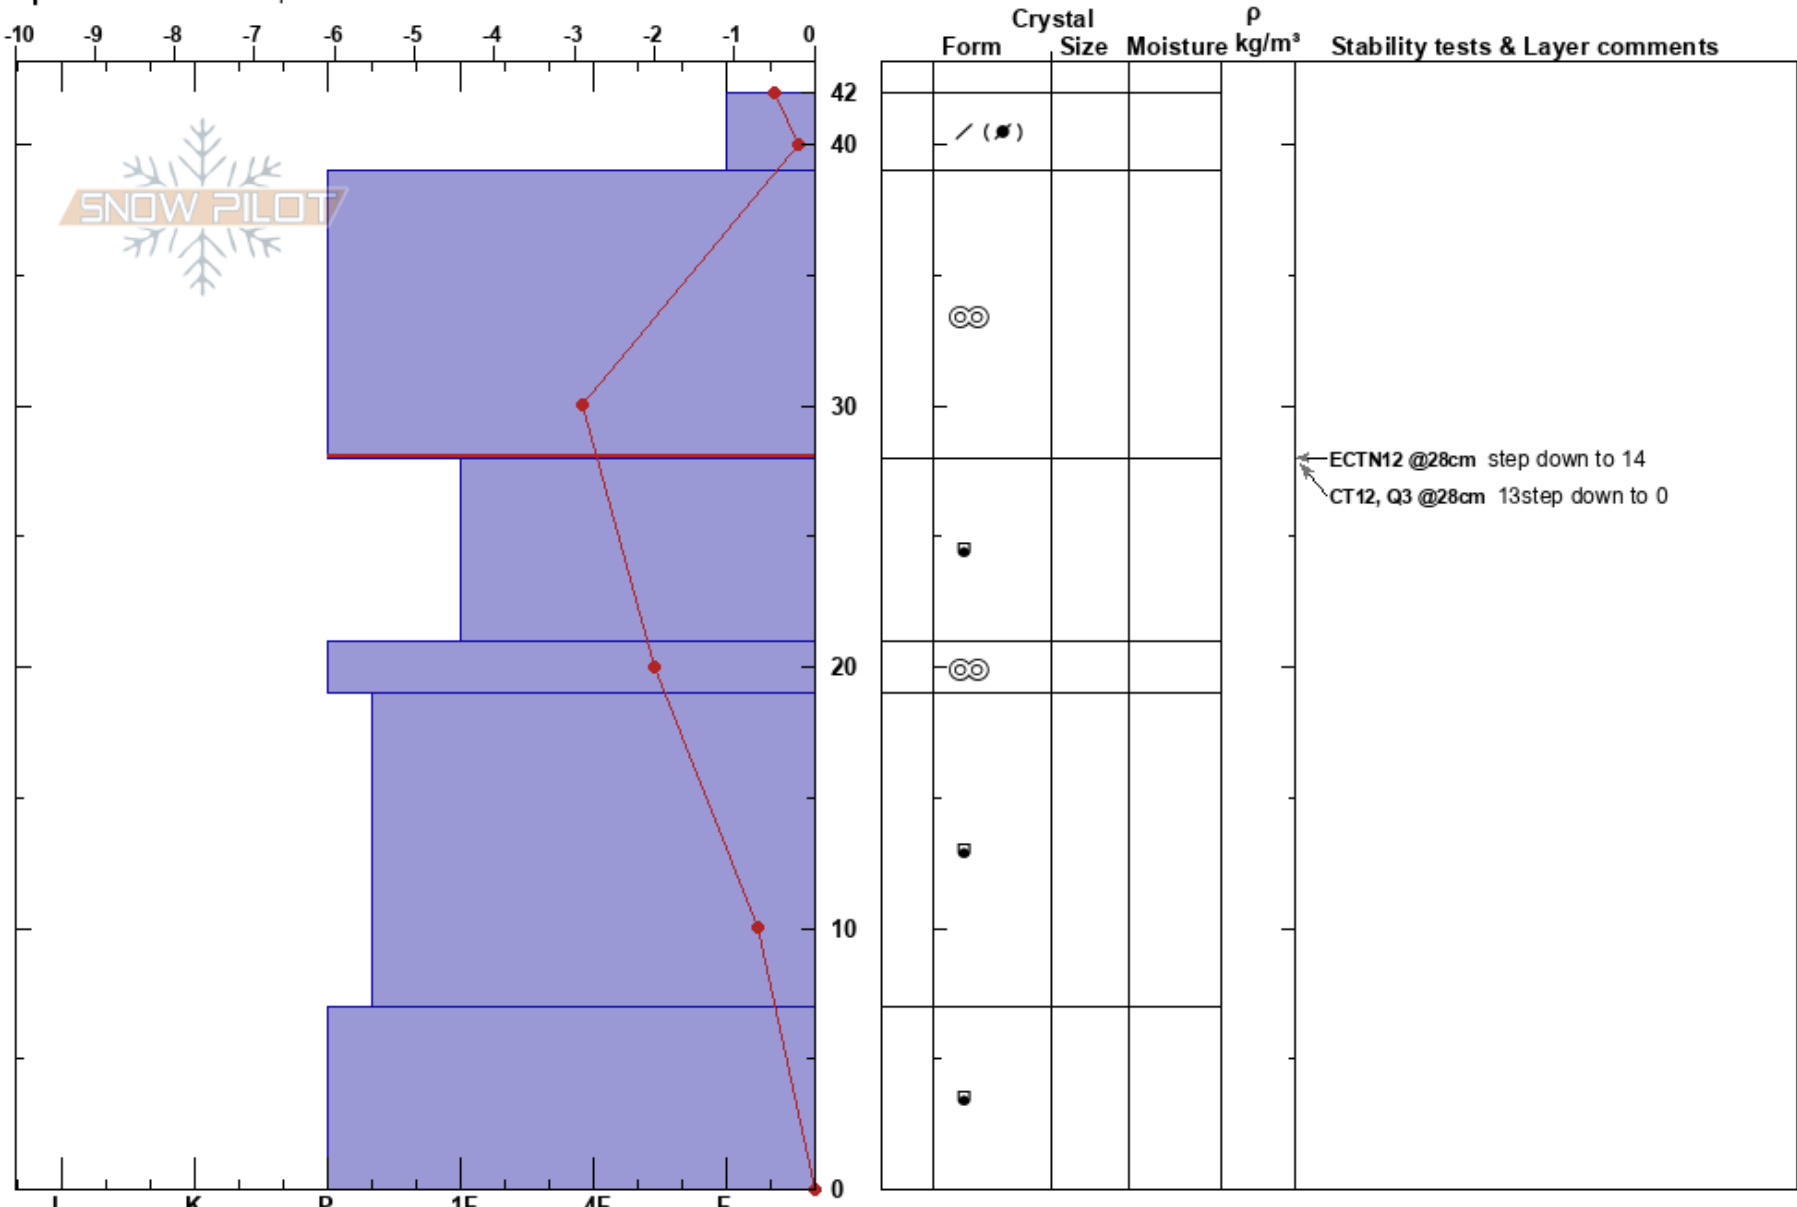

Sunset Pass
 Wasatch Range
 UT
 Elevation: 10454 ft
 Aspect: NE
 Specifics: We skied slope

Richard Schumacher
 11/08/2021 - 11:00am
 Co-ord: 40.57818N, -111.59779W
 Slope Angle: 30°
 Wind Loading: no

Stability: Good
 Air Temperature: 0°C
 Sky Cover: BKN
 Precipitation: NO
 Wind: W Calm
 HS: 42
 PF: 25
 PS: 10
 39-28cm: Problematic layer

Notes: Day started off sunny with clear skies but increased throughout the day along with wind gusts.