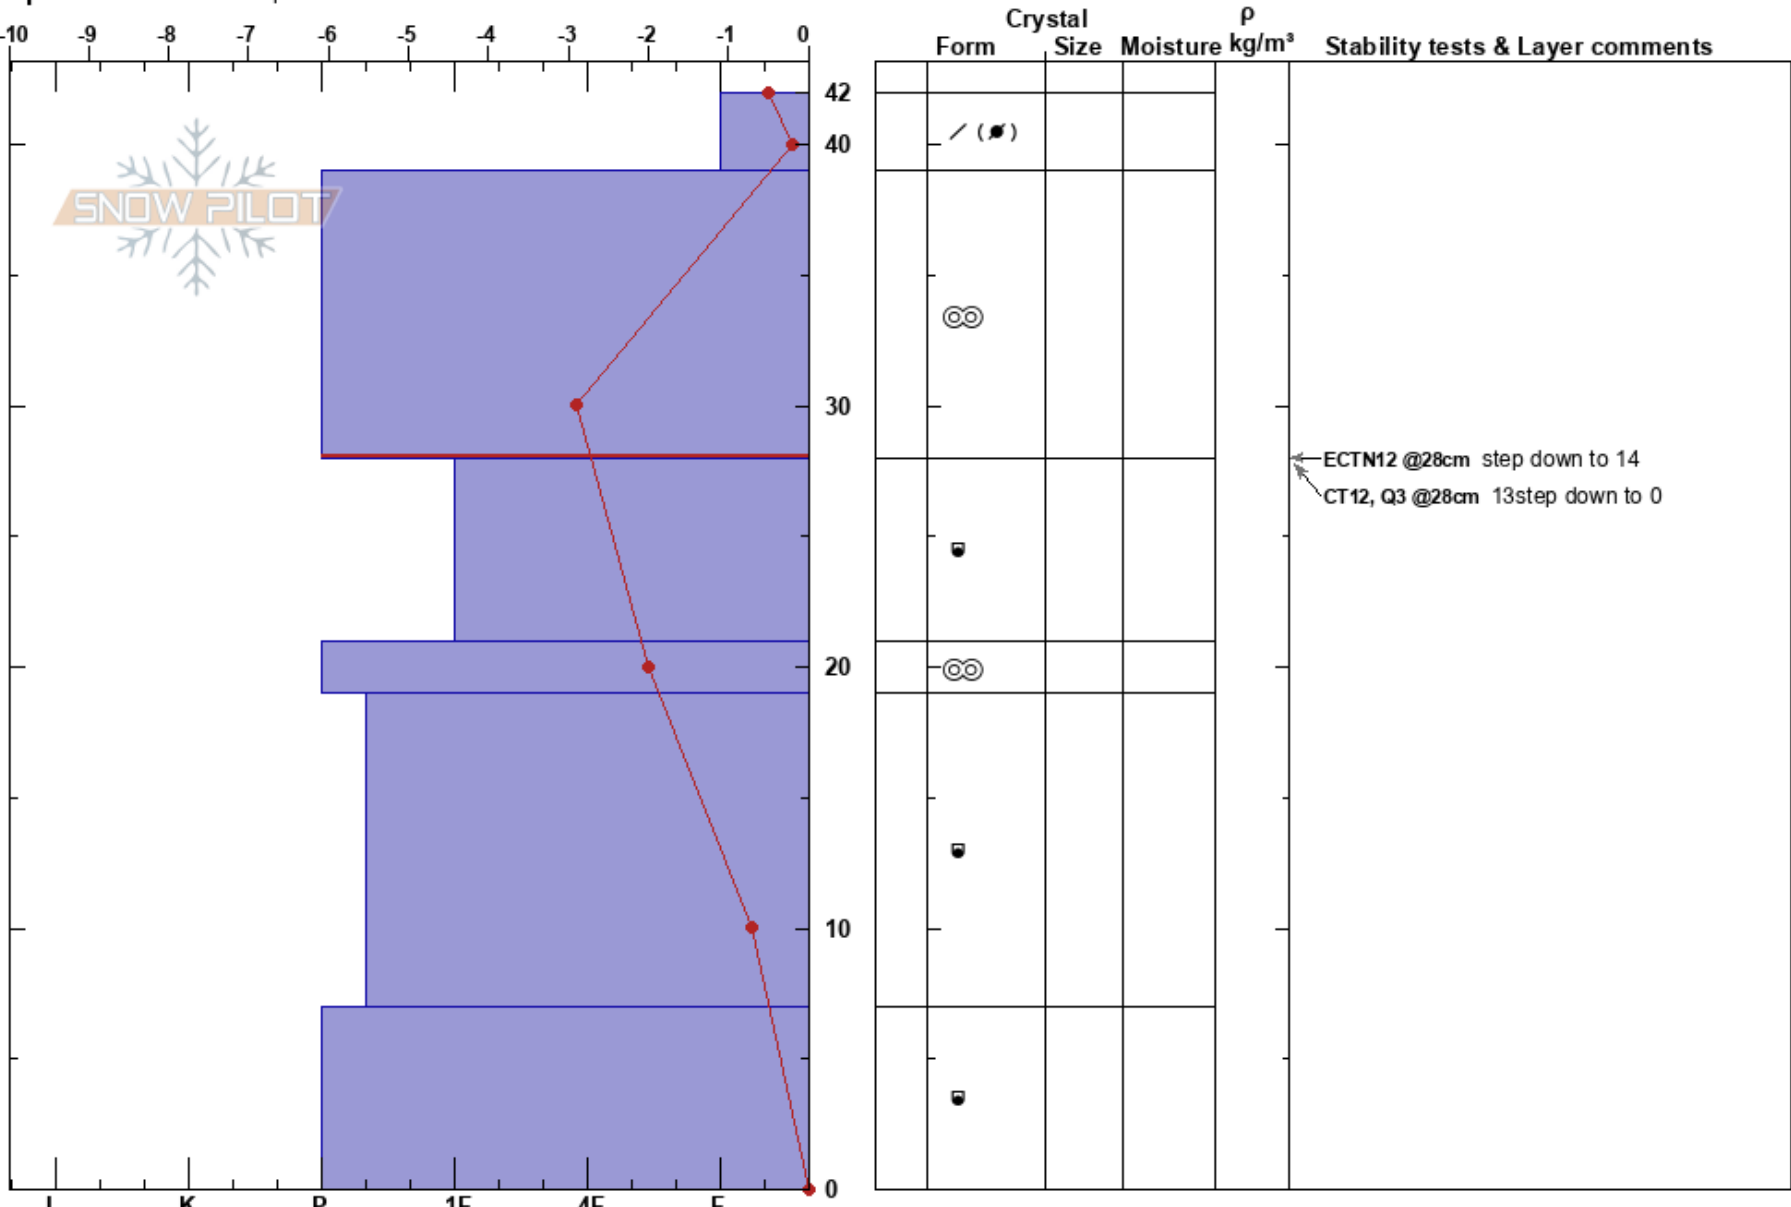

Sunset Pass  
 Wasatch Range  
 UT  
 Elevation: 10454 ft  
 Aspect: NE  
 Specifics: We skied slope

Richard Schumacher  
 11/08/2021 - 11:00am  
 Co-ord: 40.57818N, -111.59779W  
 Slope Angle: 30°  
 Wind Loading: no

Stability: Good HS:42  
 Air Temperature: 0°C PF: 25 39-28cm: Problematic layer  
 Sky Cover: BKN PS: 10  
 Precipitation: NO  
 Wind: W Calm

Notes: Day started off sunny with clear skies but increased throughout the day along with wind gusts.