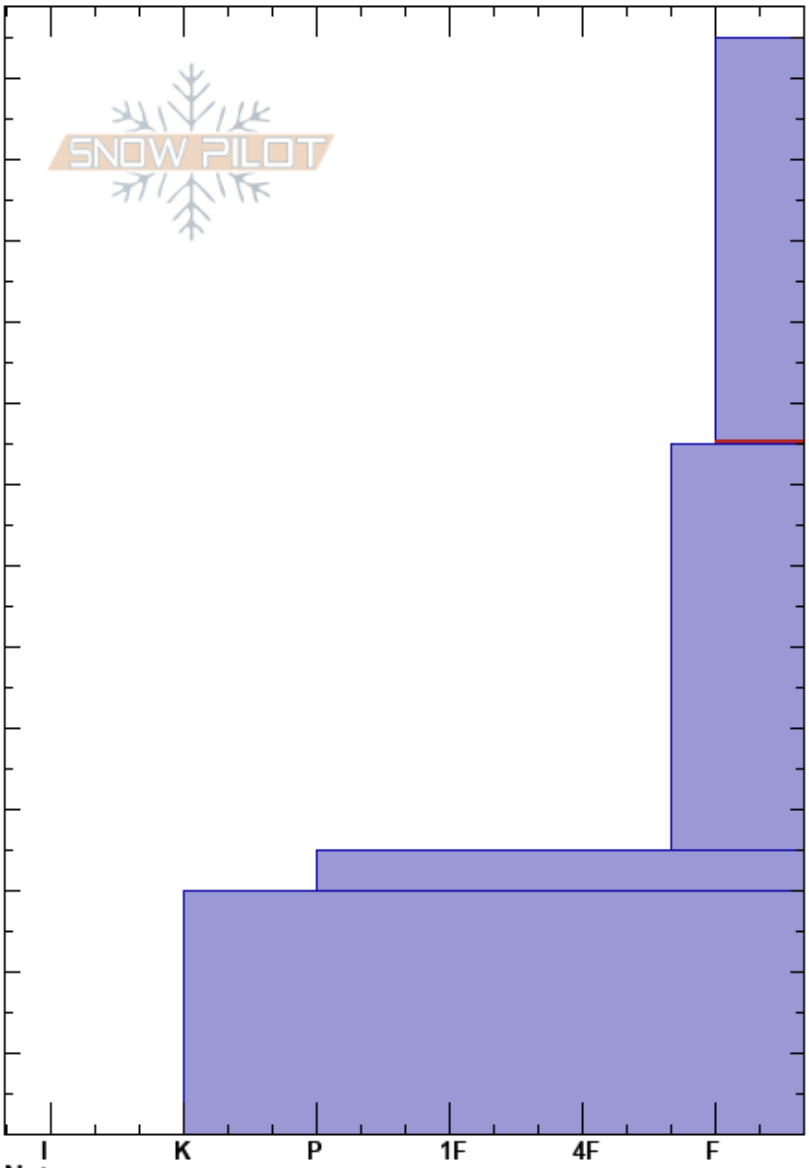

Broadway
 Front Range
 CO
Elevation: 12000 ft
Aspect: S
Specifics:

Richard Schumacher
 04/18/2016 - 1:00pm
Co-ord:
Slope Angle: 28°
Wind Loading: yes

Stability:
Air Temperature: 0°C
Sky Cover: SCT
Precipitation:
Wind: Light Breeze

HS: 135 **Layer Notes:**
 135-85cm: Problematic layer

	Crystal Form	Crystal Size	Moisture	ρ kg/m ³	Stability tests & Layer comments
135					
130					
120					
110	+				
100					
90					
85					← CT15, Q2 @85cm
80					
70					
60	/ (•)				← CT25, Q3 @60cm
50					
40					
35	⊙ ⊙				
30					← CT28, Q2 @30cm
20					
10	□				
0					