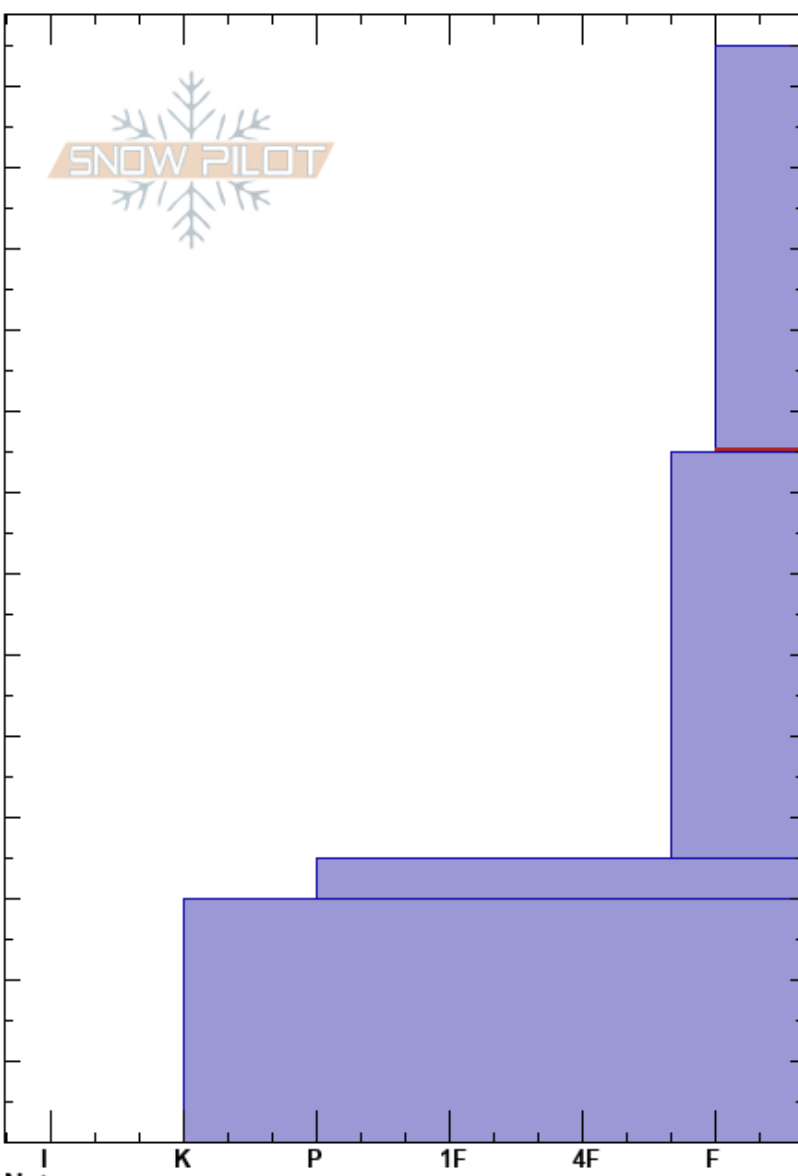

Broadway
 Front Range
 CO
 Elevation: 12000 ft
 Aspect: S
 Specifics:

Richard Schumacher
 04/18/2016 - 1:00pm
 Co-ord:
 Slope Angle: 28°
 Wind Loading: yes

Stability:
 Air Temperature: 0°C
 Sky Cover: SCT
 Precipitation:
 Wind: Light Breeze

HS: 135
 Layer Notes:
 135-85cm: Problematic layer

Crystal Form	Crystal Size	Moisture	ρ kg/m ³	Stability tests & Layer comments
+				
				← CT15, Q2 @85cm
/ (•)				← CT25, Q3 @60cm
⊙ ⊙				← CT28, Q2 @30cm
□				