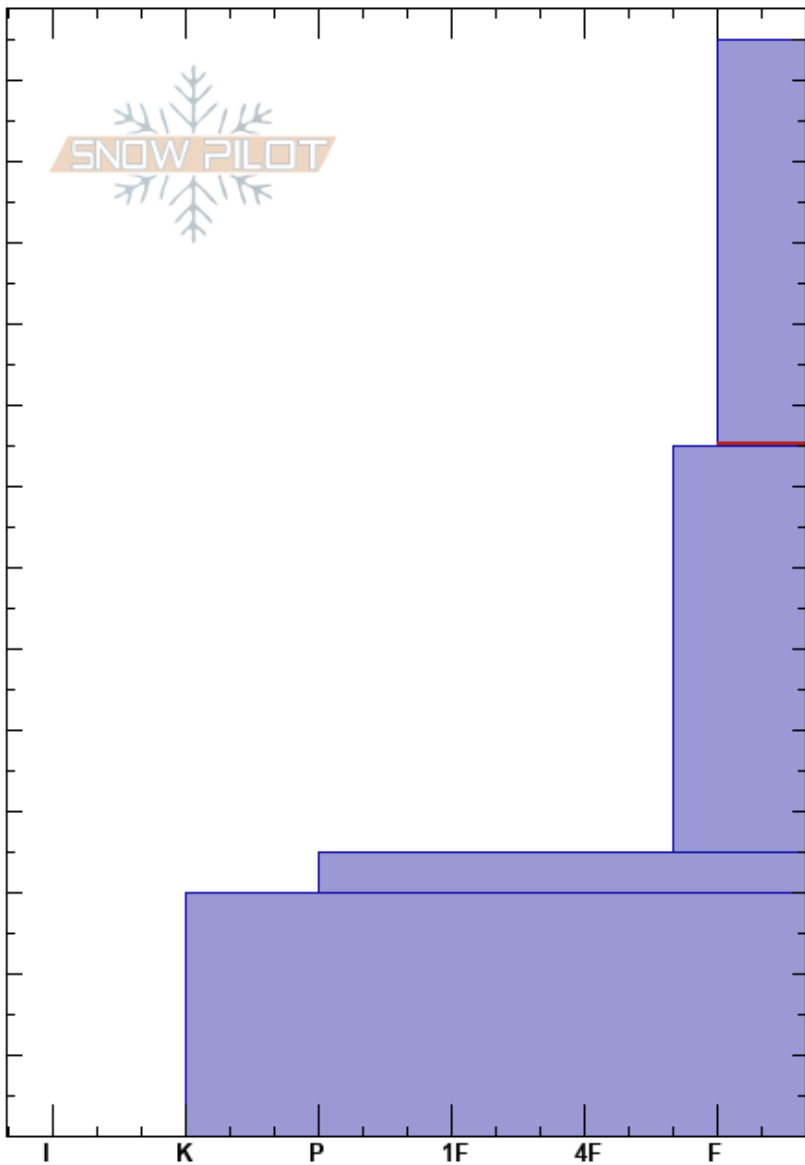

Broadway
 Front Range
 CO
 Elevation: 12000 ft
 Aspect: S
 Specifics:

Richard Schumacher
 04/18/2016 - 1:00pm
 Co-ord:
 Slope Angle: 28°
 Wind Loading: yes

Stability:
 Air Temperature: 0°C
 Sky Cover: SCT
 Precipitation:
 Wind: Light Breeze

HS: 135
 Layer Notes:
 135-85cm: Problematic layer

Crystal Form	Crystal Size	Moisture	ρ kg/m ³	Stability tests & Layer comments
+				
				← CT15, Q2 @85cm
/ (•)				← CT25, Q3 @60cm
⊙⊙				← CT28, Q2 @30cm
□				