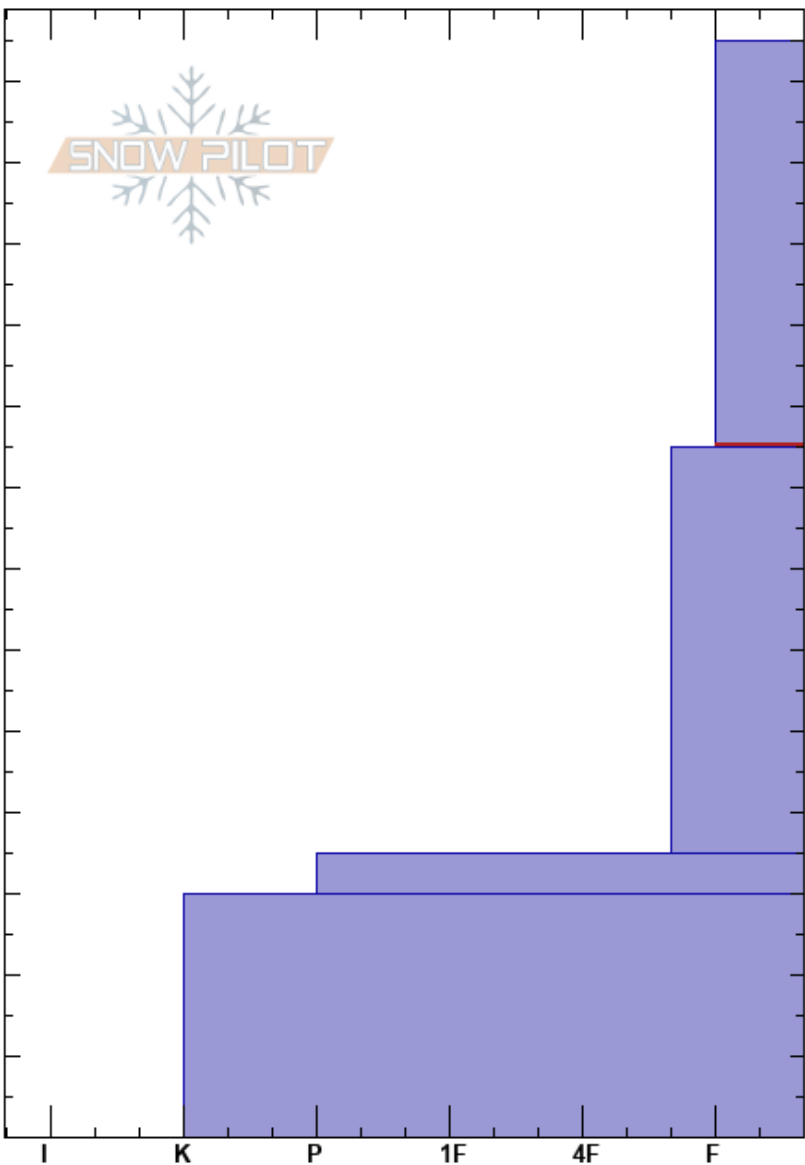

Broadway  
 Front Range  
 CO  
 Elevation: 12000 ft  
 Aspect: S  
 Specifics:

Richard Schumacher  
 04/18/2016 - 1:00pm  
 Co-ord:  
 Slope Angle: 28°  
 Wind Loading: yes

Stability:  
 Air Temperature: 0°C  
 Sky Cover: SCT  
 Precipitation:  
 Wind: Light Breeze

HS: 135  
 Layer Notes:  
 135-85cm: Problematic layer

Crystal Form	Crystal Size	Moisture	ρ kg/m³	Stability tests & Layer comments
+				
				← CT15, Q2 @85cm
/ (•)				← CT25, Q3 @60cm
⊙⊙				← CT28, Q2 @30cm
□				