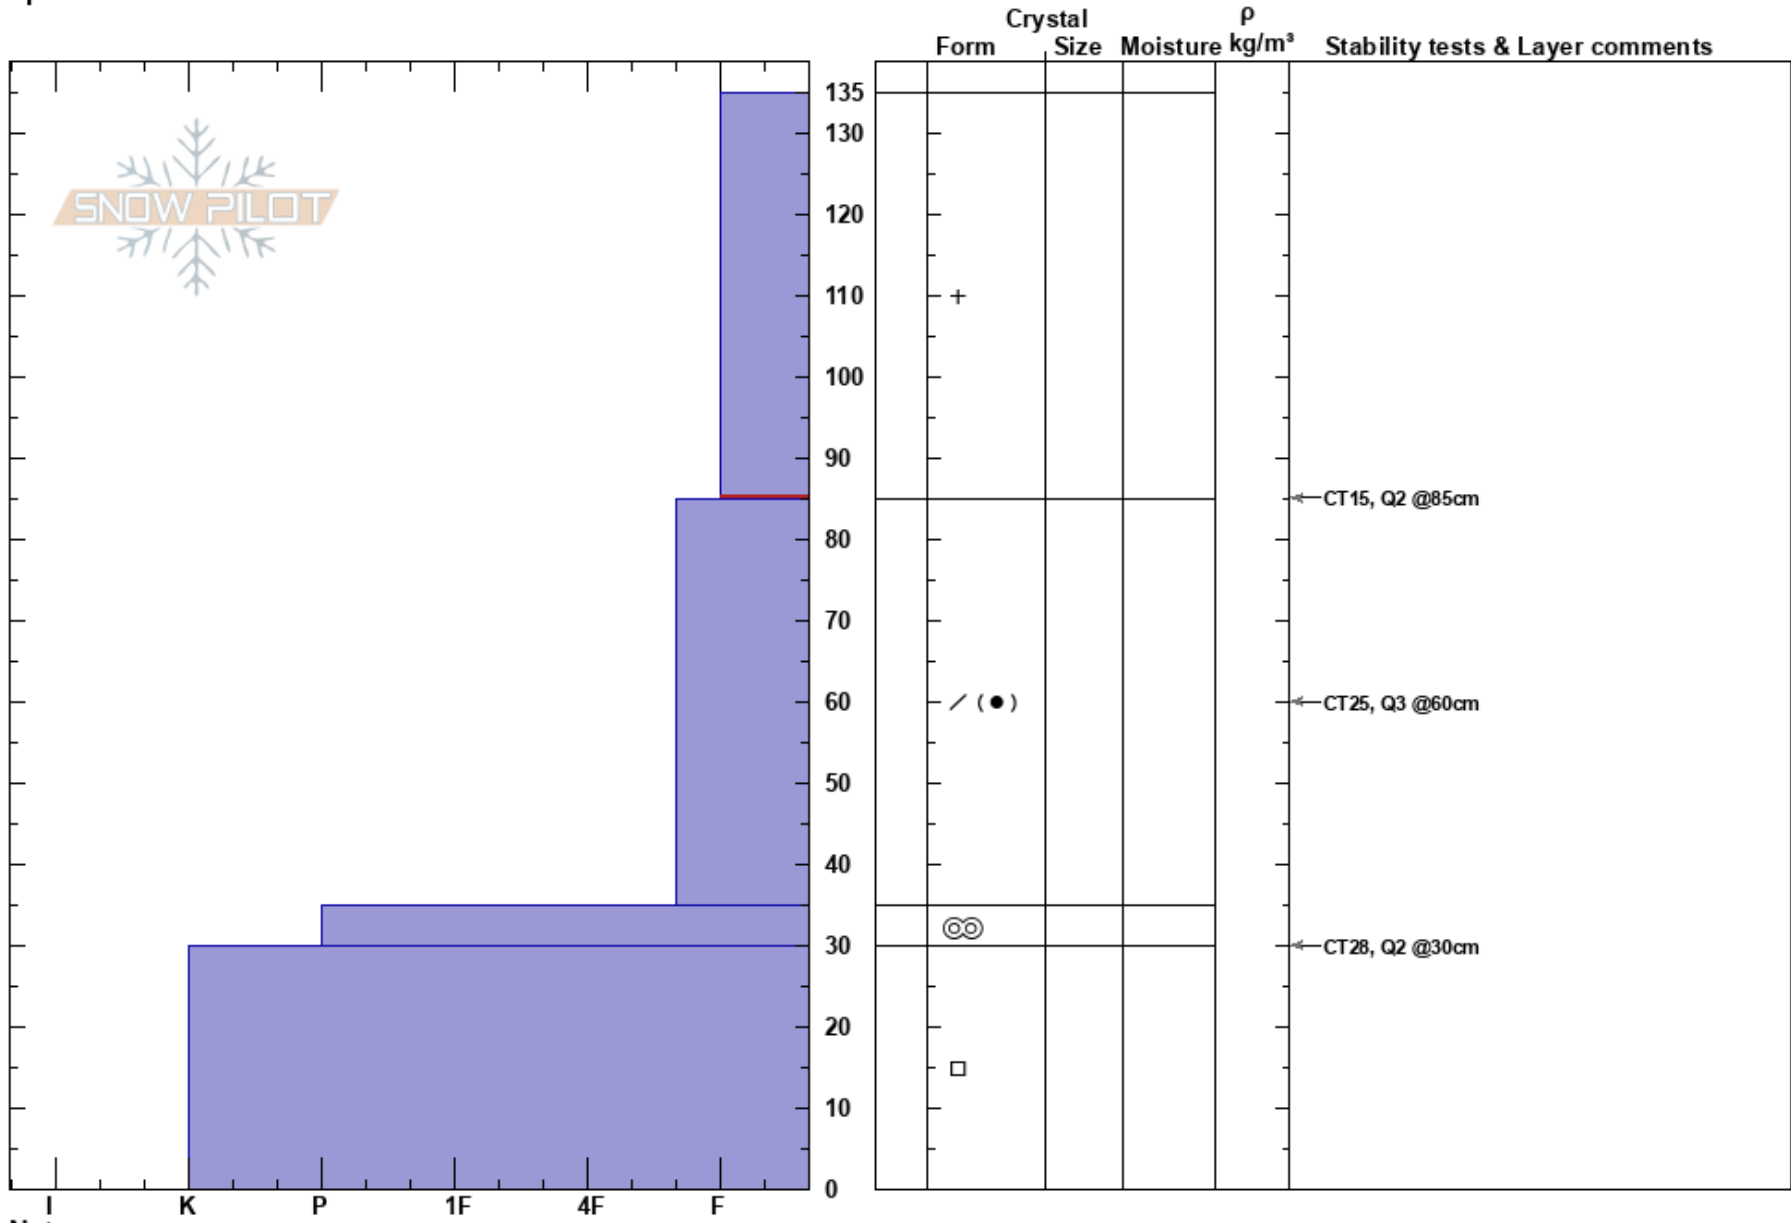

Broadway
 Front Range
 CO
 Elevation: 12000 ft
 Aspect: S
 Specifics:

Richard Schumacher
 04/18/2016 - 1:00pm
 Co-ord:
 Slope Angle: 28°
 Wind Loading: yes

Stability:
 Air Temperature: 0°C
 Sky Cover: SCT
 Precipitation:
 Wind: Light Breeze

HS: 135
 Layer Notes:
 135-85cm: Problematic layer

Notes: