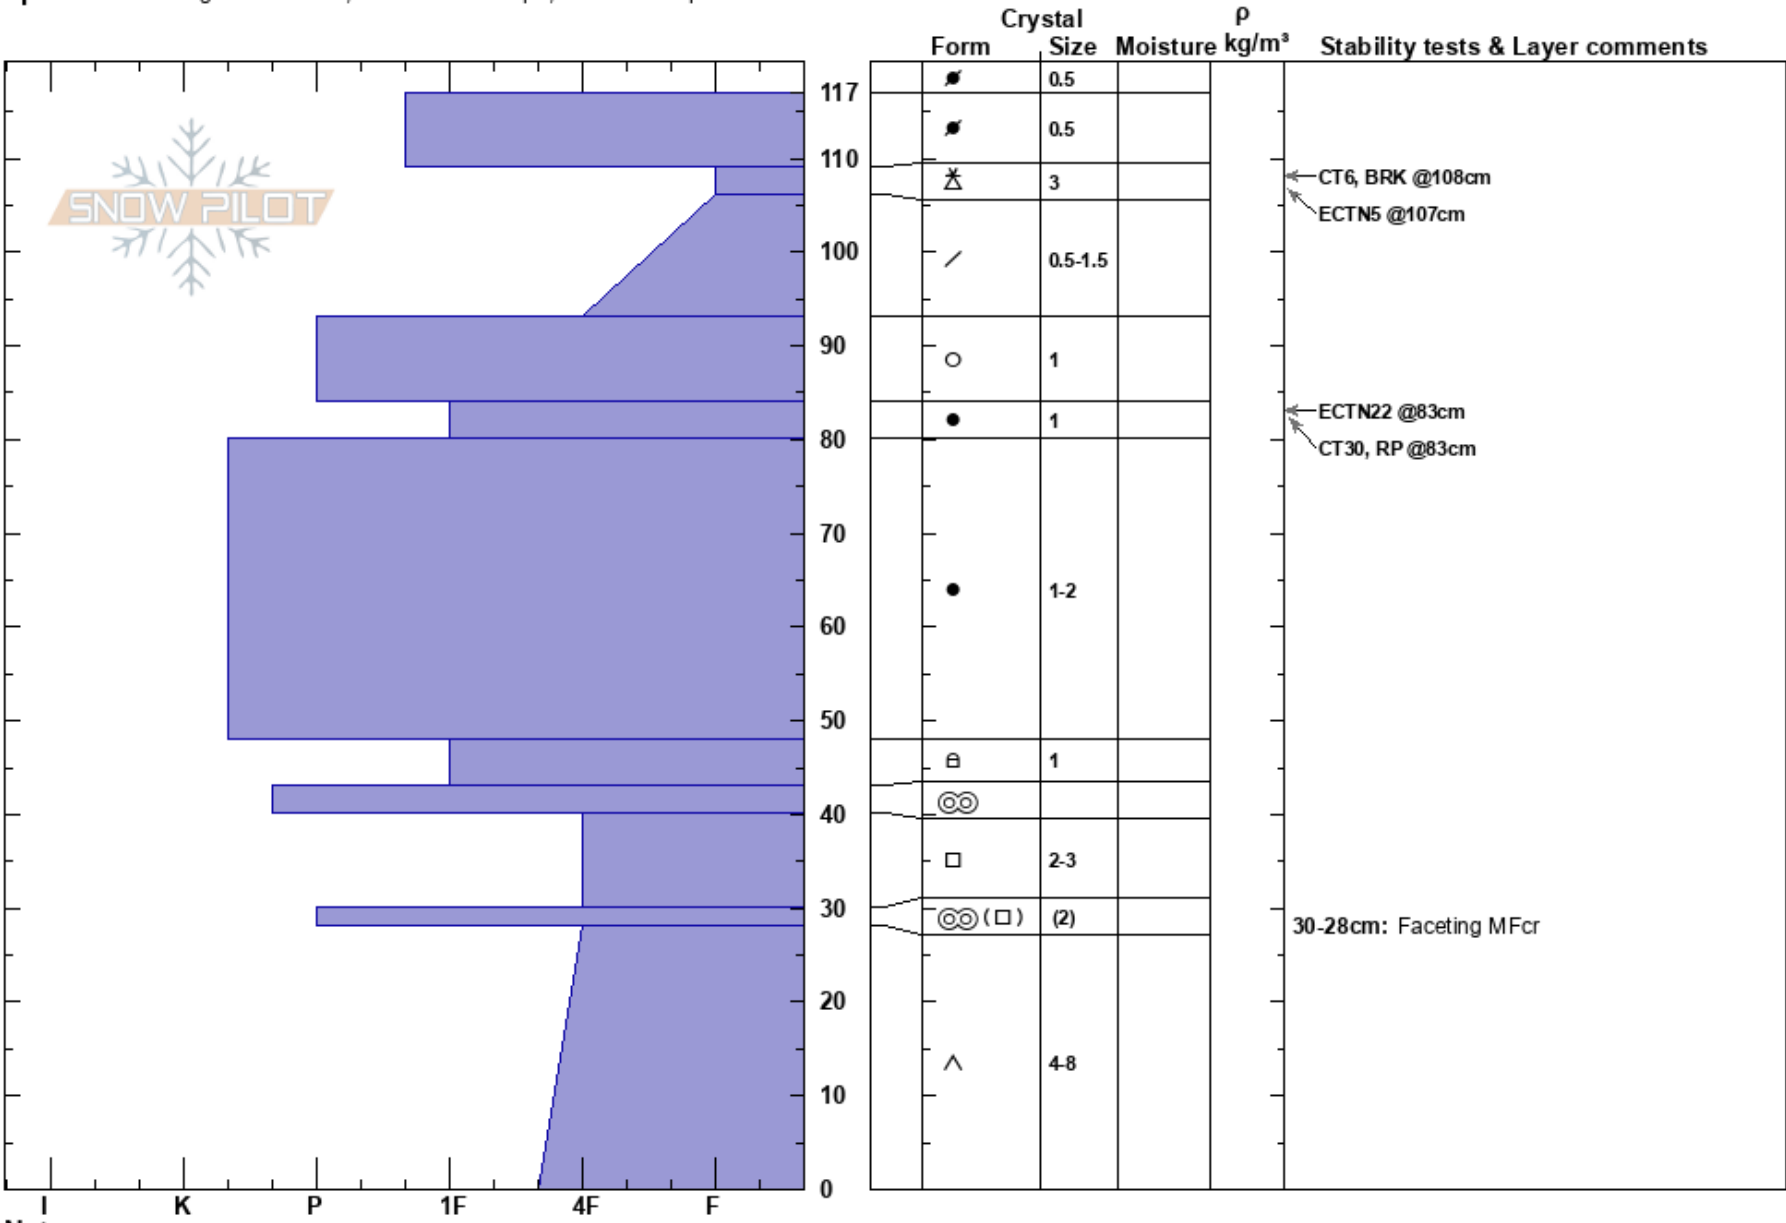

Nak Traumahawk skiersL Tom Brookman
 Kananaskis 15/04/2019 - 13:35
 AB Co-ord: 50.94588N, -115.19077E
 Elevation: 2364 m Slope Angle: 33°
 Aspect: NE Wind Loading:
 Specifics: Pit dug in a Ski Area; Ski tracks on slope; We skied slope

Stability: HS:117 Layer Notes:
 Air Temperature: -3.5°C PF: 20 30-28cm: Faceting MFcr
 Sky Cover: BKN
 Precipitation: NO
 Wind: W Light Breeze

Notes: