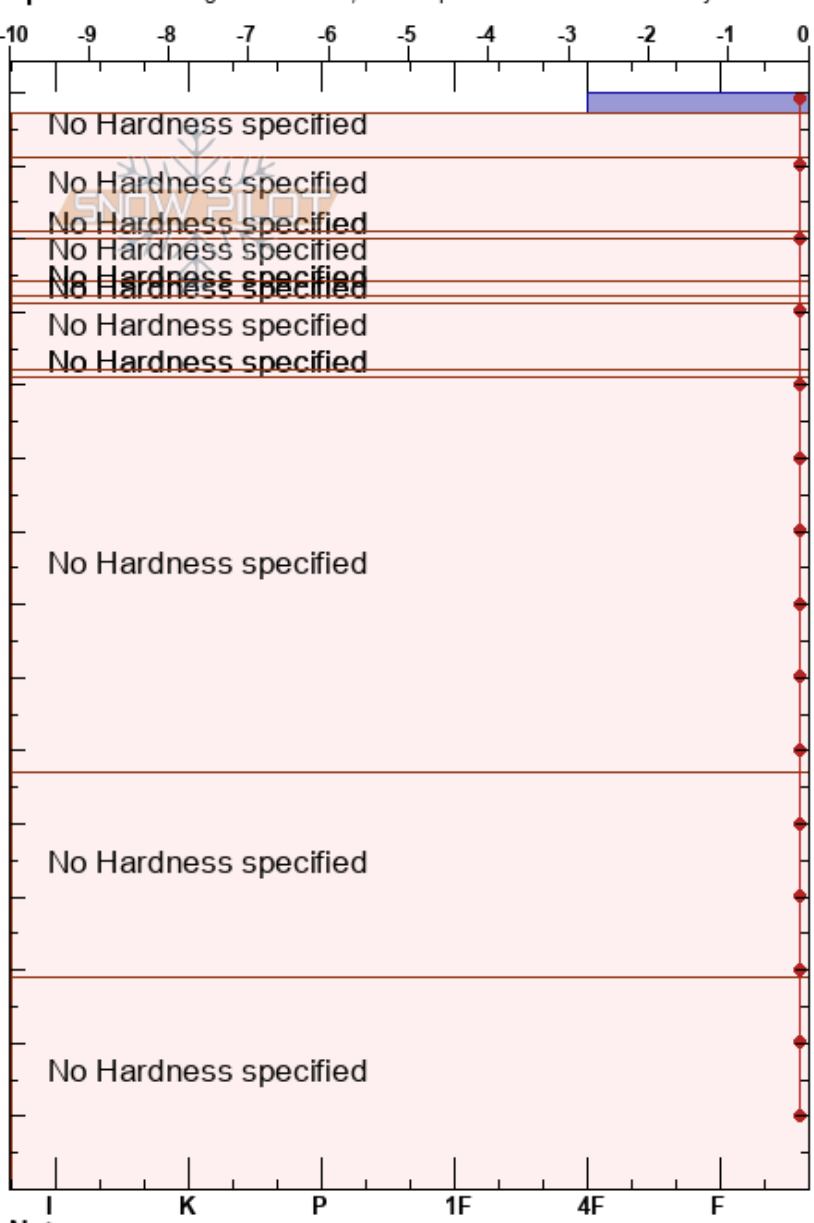

BB Alpine Weather Stat Chris Donahue
 Bridger Range 04/03/2021 - 11:30am
 MT Co-ord: 45.82902N, -110.92227W
 Elevation: 7402 ft Slope Angle: 0°
 Aspect: Wind Loading:
 Specifics: Pit dug in a Ski Area; Pit is representative of backcountry

Stability: Very Good HS: 150 Layer Notes:
 Air Temperature: 5°C
 Sky Cover: FEW
 Precipitation: NO
 Wind: Calm

Depth (cm)	Crystal		Moisture	ρ kg/m³	Stability tests & Layer comments
	Form	Size			
150					
145	∩	2-3		385	
140	∩			312	
135	⊙			350	
130	■			380	
125	∩			380	
120	∩			330	
115	●			380	
110	∩			430	
100				440	
90				445	
80	●			400	
70				450	
60				430	
50				330	
40	⊖			350	
30					
20					
10	∧				